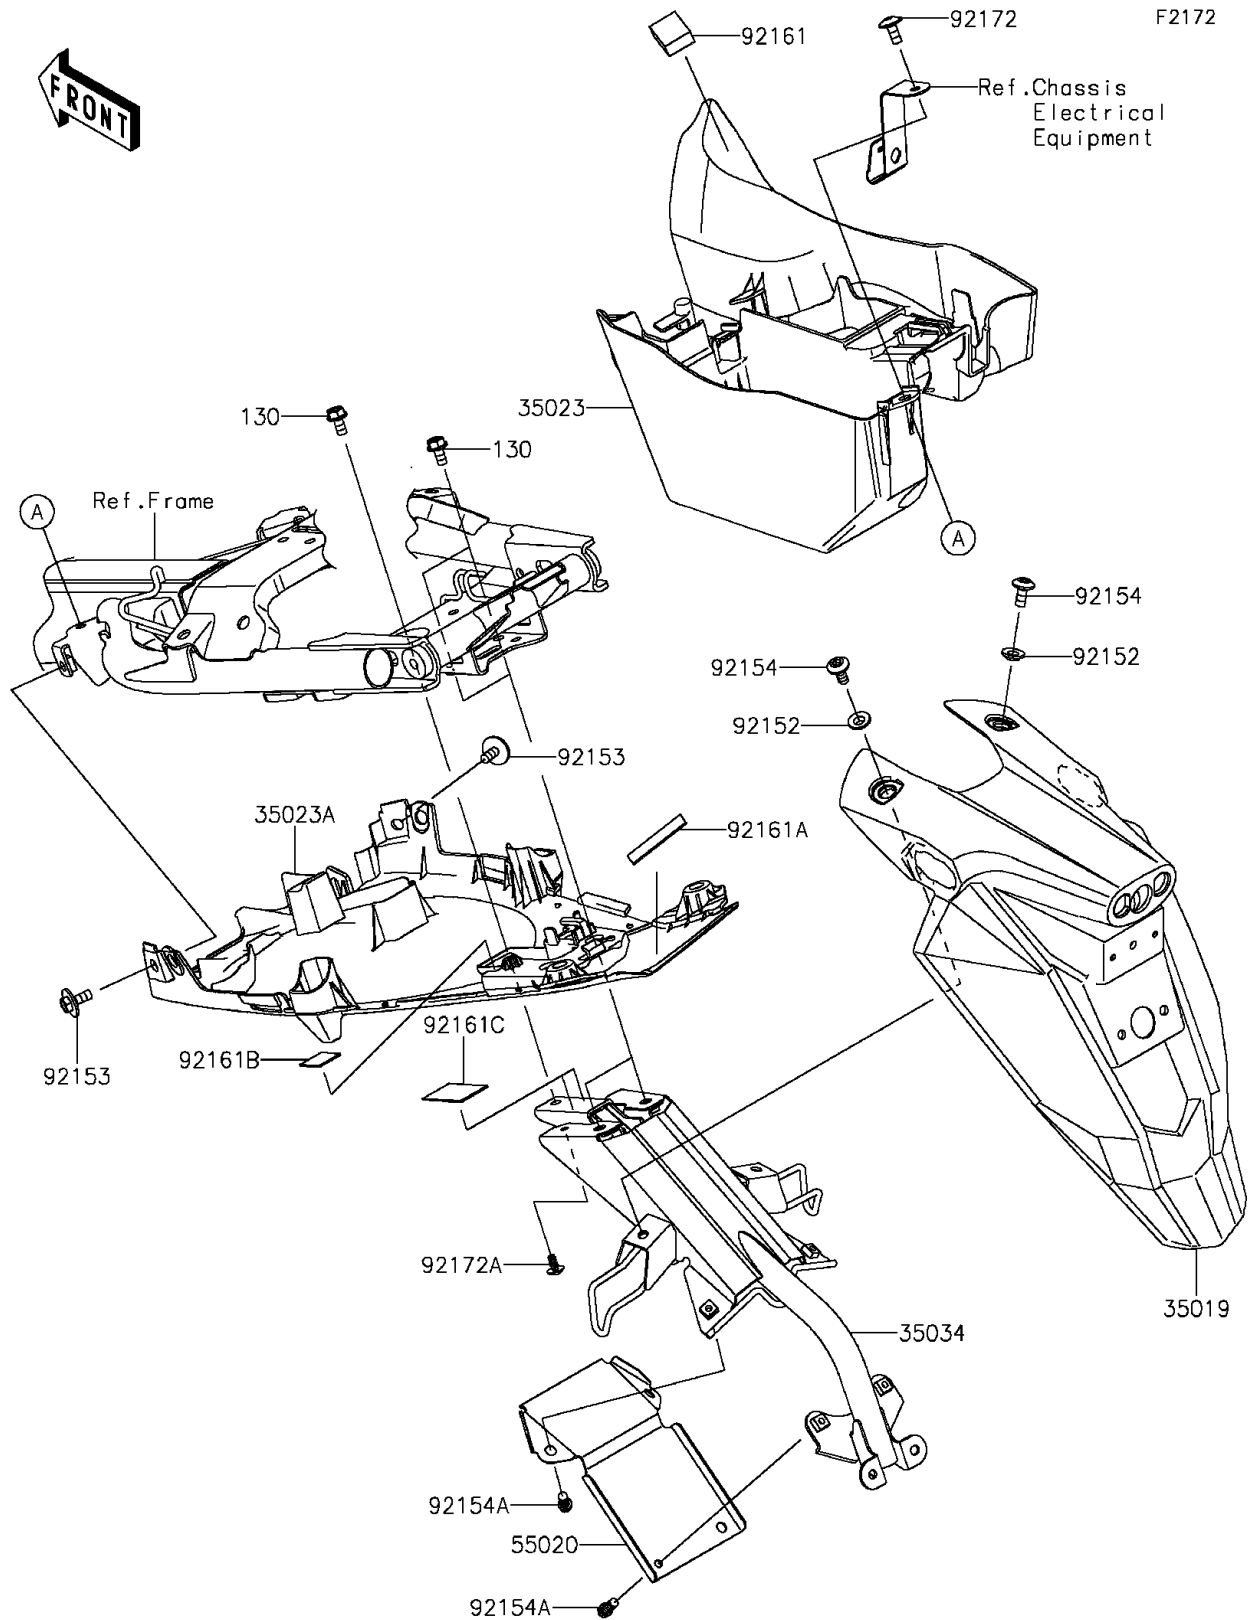

2013 NINJA® 650 ABS PARTS DIAGRAM

Rear Fender(s)

2013 NINJA® 650 ABS PARTS LIST

Rear Fender(s)

ITEM NAME	PART NUMBER	QUANTITY
BOLT-FLANGED,6X14 (Ref # 130)	130BA0614	1
FLAP,RR (Ref # 35019)	35019-0556	1
FENDER-REAR,FR (Ref # 35023)	35023-0309	1
FENDER-REAR,RR (Ref # 35023A)	35023-0349	1
REINFORCE (Ref # 35034)	35034-0568	1
GUARD (Ref # 55020)	55020-0846	1
COLLAR,6.3X9.5X4.1 (Ref # 92152)	92152-1571	1
BOLT,6X16 (Ref # 92153)	92153-0684	1
BOLT,SOCKET,6X14 (Ref # 92154)	92154-0907	1
BOLT,FLANGED,6X12 (Ref # 92154A)	92154-0979	1
DAMPER (Ref # 92161)	92161-0718	1
DAMPER,10X45,T1.0 (Ref # 92161A)	92161-1408	1
DAMPER,20X20,T1.0 (Ref # 92161B)	92161-1431	1
DAMPER,25X40,T1.0 (Ref # 92161C)	92161-1432	1
SCREW,6X14 (Ref # 92172)	92172-0004	1
SCREW,TAPPING,5X10 (Ref # 92172A)	92172-0262	1