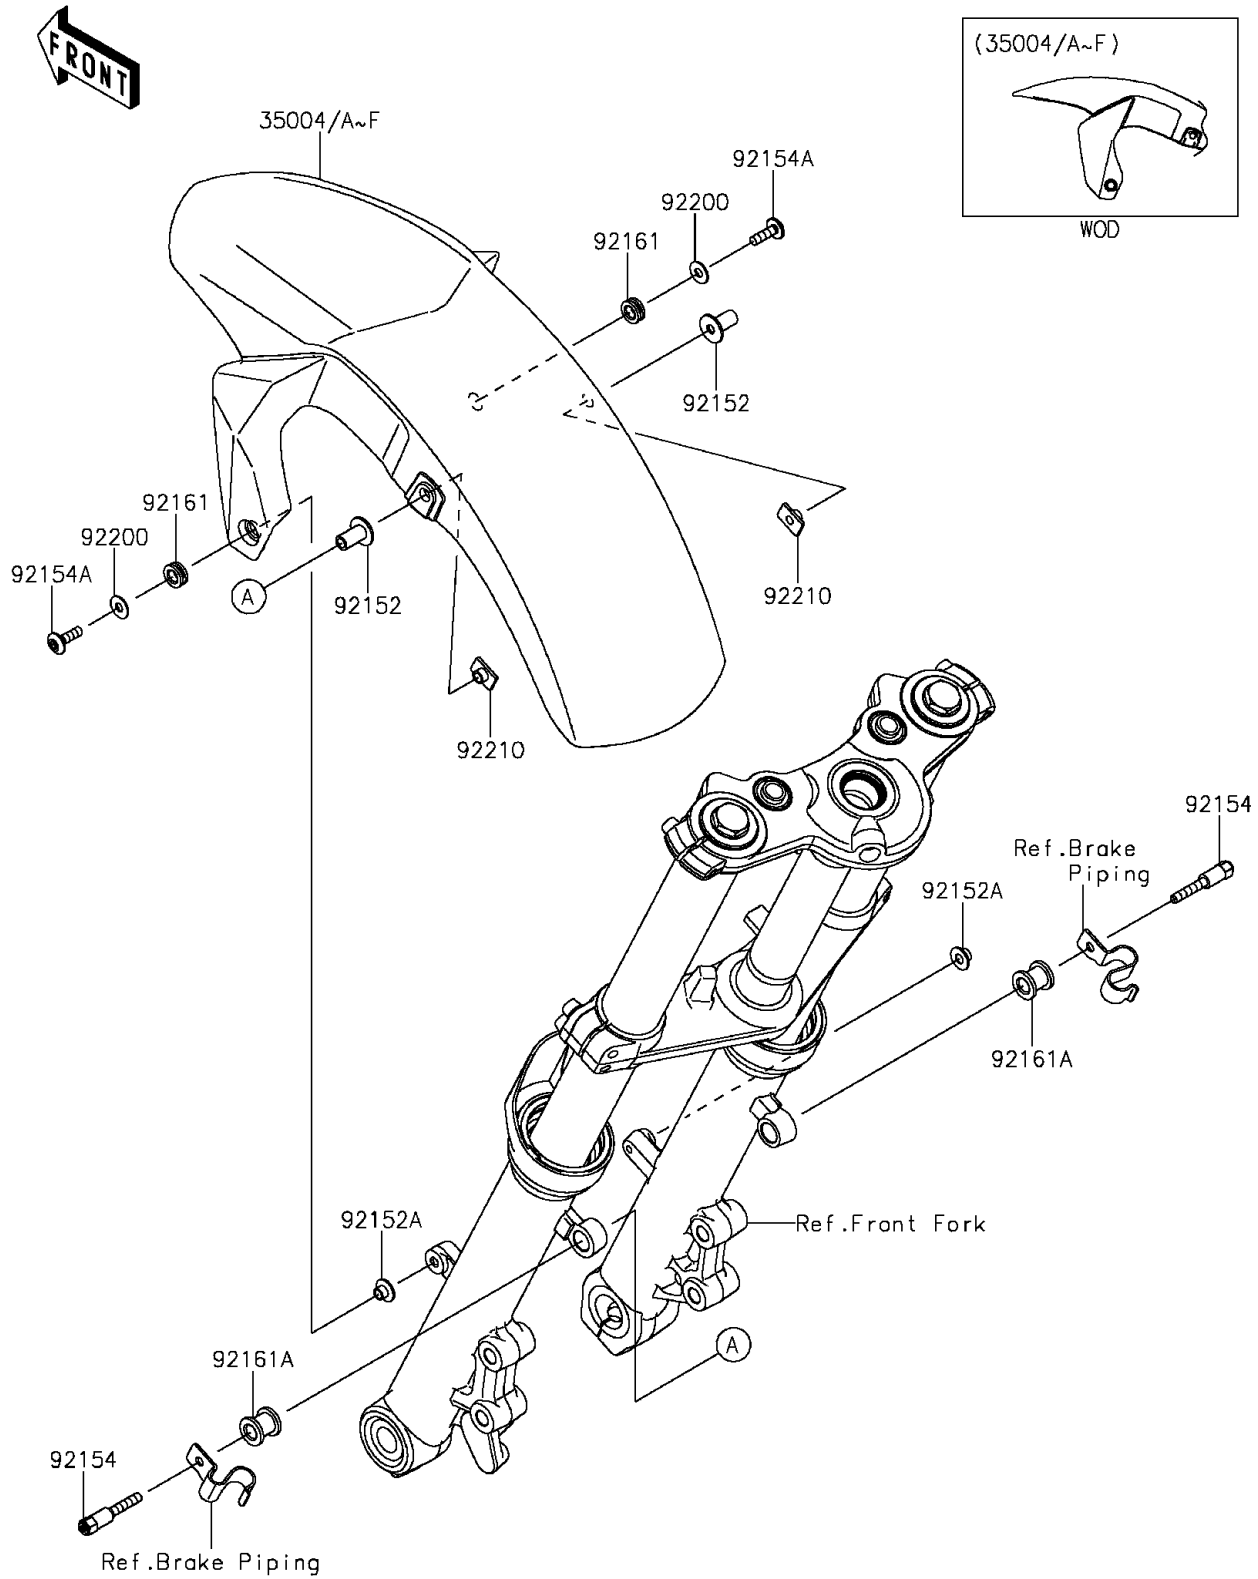

2013 NINJA® 650 ABS PARTS DIAGRAM

Front Fender(s)

F2171

2013 NINJA® 650 ABS PARTS LIST

Front Fender(s)

ITEM NAME	PART NUMBER	QUANTITY
FENDER-FRONT,P.S.WHITE (Ref # 35004)	35004-0304-25Y	1
FENDER-FRONT,M.F.S.BLACK (Ref # 35004E)	35004-0304-739	1
COLLAR,6.5X10X20.5 (Ref # 92152)	92152-1570	1
COLLAR,6.3X8.3X7.2 (Ref # 92152A)	92152-1602	1
BOLT (Ref # 92154)	92154-0324	1
BOLT,SOCKET,6X20 (Ref # 92154A)	92154-0918	1
DAMPER,8.3X16X6.4 (Ref # 92161)	92161-0664	1
DAMPER,10X20X18.9 (Ref # 92161A)	92161-1406	1
WASHER,6.5X16X1.0 (Ref # 92200)	92200-0796	1
NUT,PLATE,6MM (Ref # 92210)	92210-1352	1