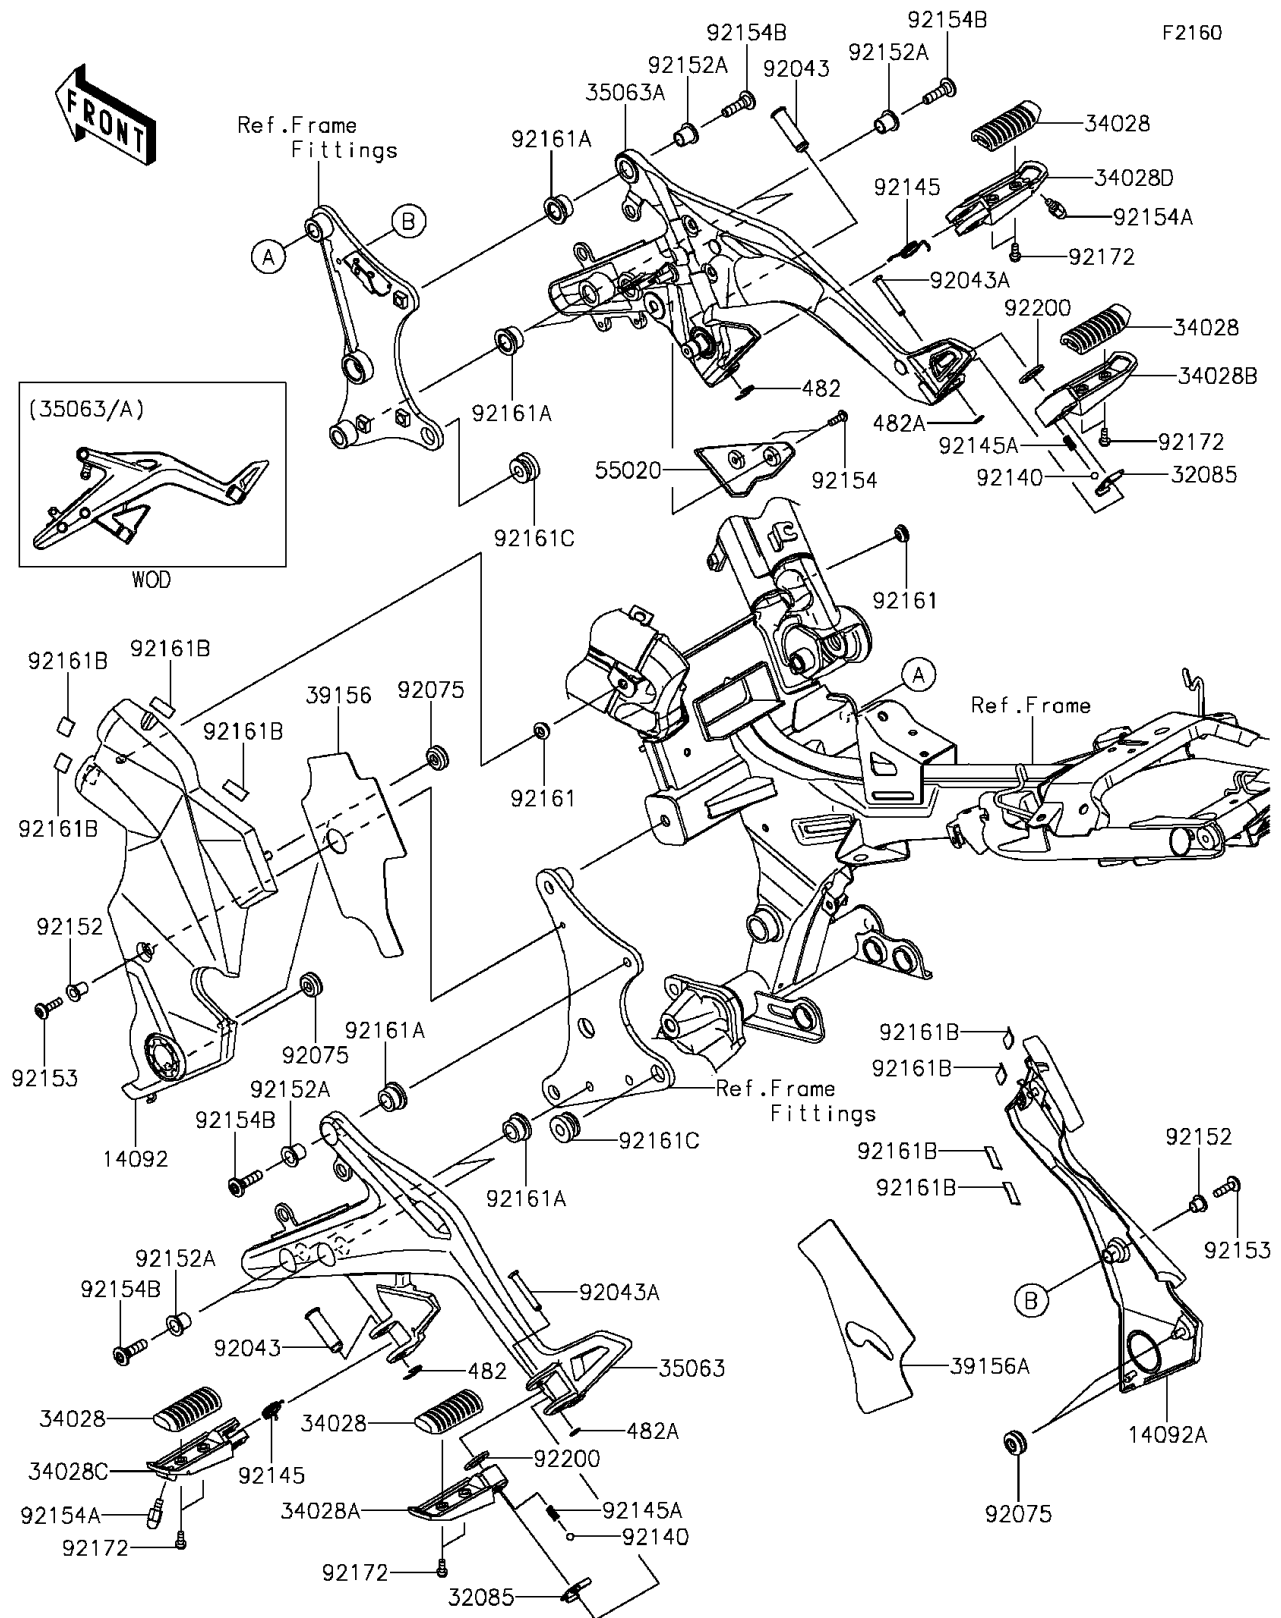

2016 NINJA® 650 ABS PARTS DIAGRAM

Footrests

2016 NINJA® 650 ABS PARTS LIST

Footrests

ITEM NAME	PART NUMBER	QUANTITY
-----------	-------------	----------