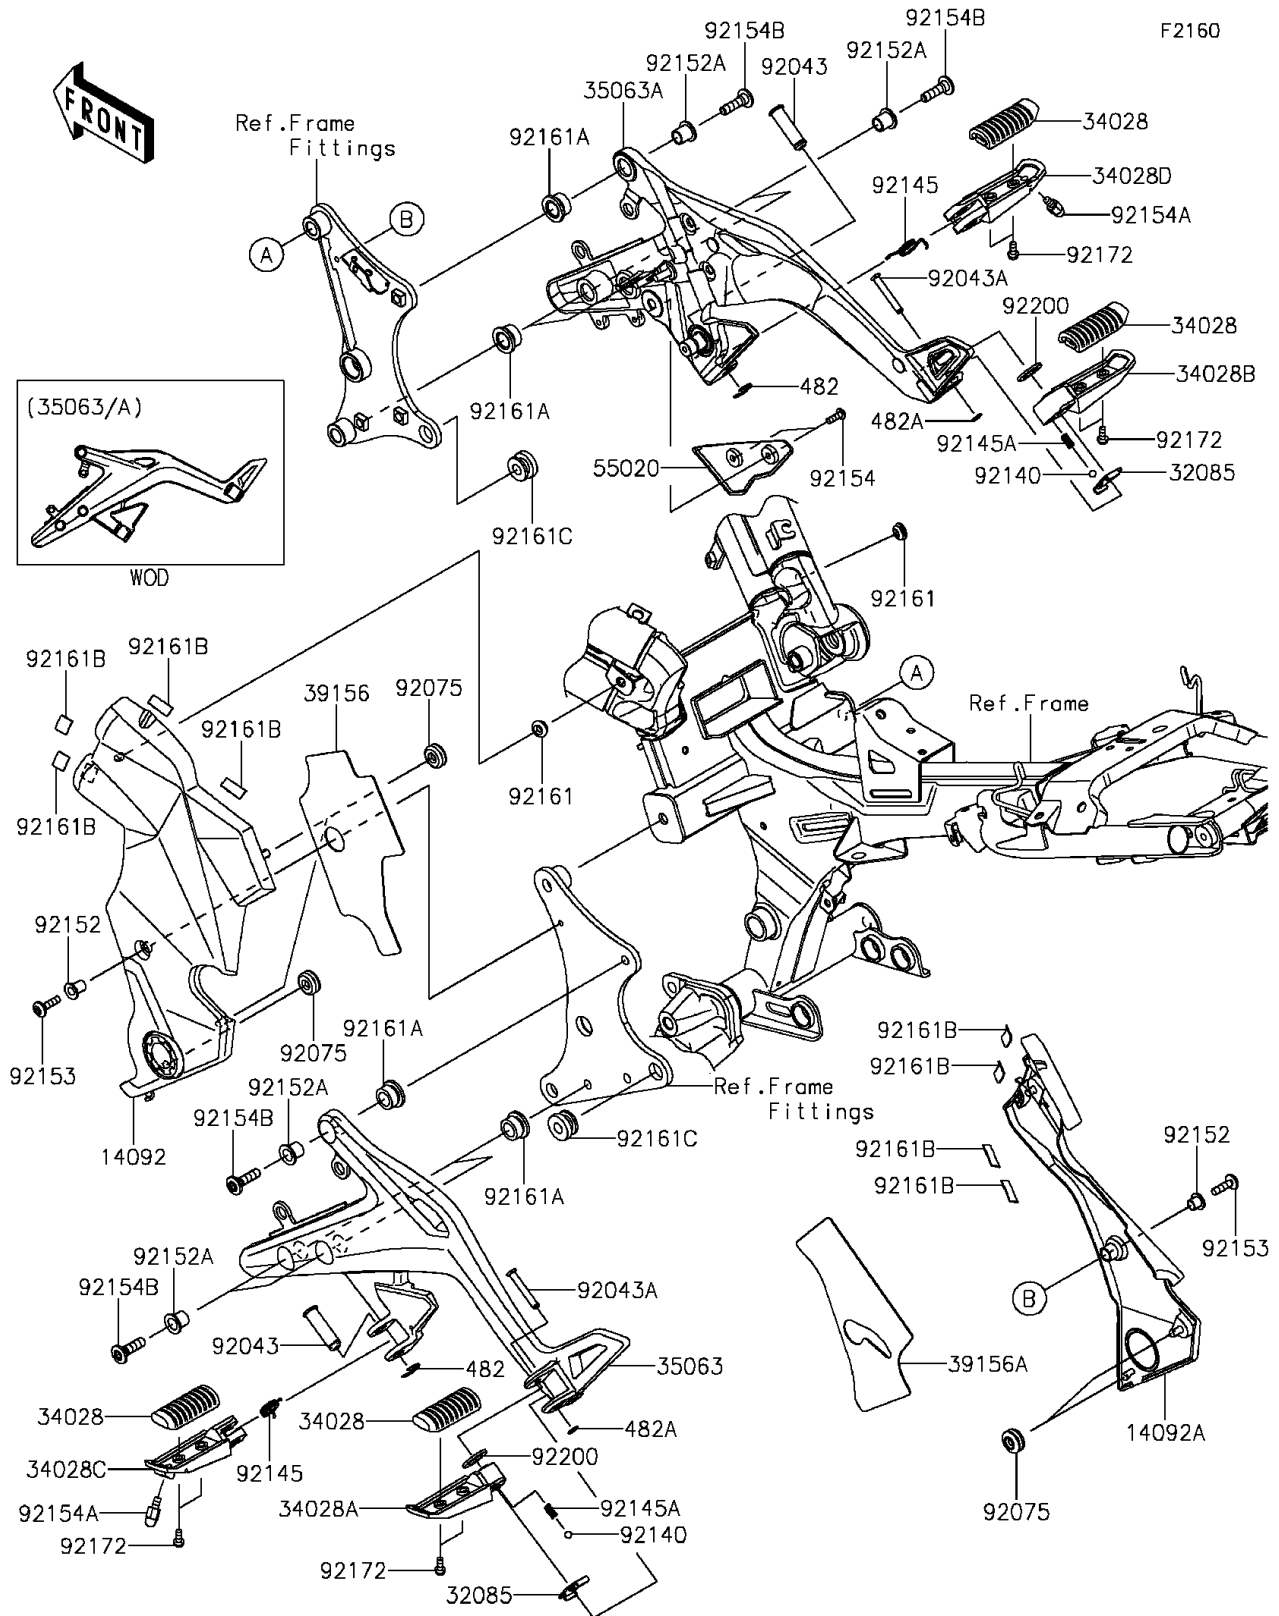

## 2013 NINJA® 650 ABS PARTS DIAGRAM

Footrests

## 2013 NINJA® 650 ABS PARTS LIST

Footrests

ITEM NAME	PART NUMBER	QUANTITY
CIRCLIP-TYPE-E,10MM (Ref # 482)	482EA0100	1
CIRCLIP-TYPE-E (Ref # 482A)	482EA5000	1
COVER,PIVOT,LH (Ref # 14092)	14092-0738	1
COVER,PIVOT,RH (Ref # 14092A)	14092-0739	1
STOPPER,REAR STEP (Ref # 32085)	32085-0047	1
STEP,RUBBER (Ref # 34028)	34028-0133	1
STEP,RR,LH (Ref # 34028A)	34028-0314	1
STEP,RR,RH (Ref # 34028B)	34028-0315	1
STEP,FR,LH (Ref # 34028C)	34028-0327	1
STEP,FR,RH (Ref # 34028D)	34028-0328	1
STAY,STEP,LH,F.S.BLACK (Ref # 35063)	35063-0871-18R	1
STAY,STEP,RH,F.S.BLACK (Ref # 35063A)	35063-0872-18R	1
PAD,PIVOT COVER,LH (Ref # 39156)	39156-0817	1
PAD,PIVOT COVER,RH (Ref # 39156A)	39156-0818	1
GUARD,STEP STAY,RH (Ref # 55020)	55020-0742	1
PIN,12X37.5 (Ref # 92043)	92043-0026	1
PIN,6X40 (Ref # 92043A)	92043-0200	1
DAMPER (Ref # 92075)	92075-1067	1
BALL,6.35MM (Ref # 92140)	92140-0008	1
SPRING,STEP RETURN (Ref # 92145)	92145-0723	1
SPRING (Ref # 92145A)	92145-1319	1
COLLAR,6.8X10X15.1 (Ref # 92152)	92152-0975	1
COLLAR,10.6X13.8X15 (Ref # 92152A)	92152-0976	1
BOLT,SOCKET,6X23 (Ref # 92153)	92153-1267	1
BOLT,SOCKET,5X16 (Ref # 92154)	92154-0026	1
BOLT,BANK SENSOR (Ref # 92154A)	92154-0838	1
BOLT,SOCKET,8X30 (Ref # 92154B)	92154-0842	1
DAMPER (Ref # 92161)	92161-0631	1
DAMPER,14X26X13.9 (Ref # 92161A)	92161-0946	1

## 2013 NINJA® 650 ABS PARTS LIST

Footrests

ITEM NAME	PART NUMBER	QUANTITY
DAMPER,12X20X1 (Ref # 92161B)	92161-1407	1
DAMPER (Ref # 92161C)	92161-1523	1
SCREW-PAN-WP-CROS,5X14 (Ref # 92172)	92172-0473	1
WASHER,16X26X2.3 (Ref # 92200)	92200-0772	1