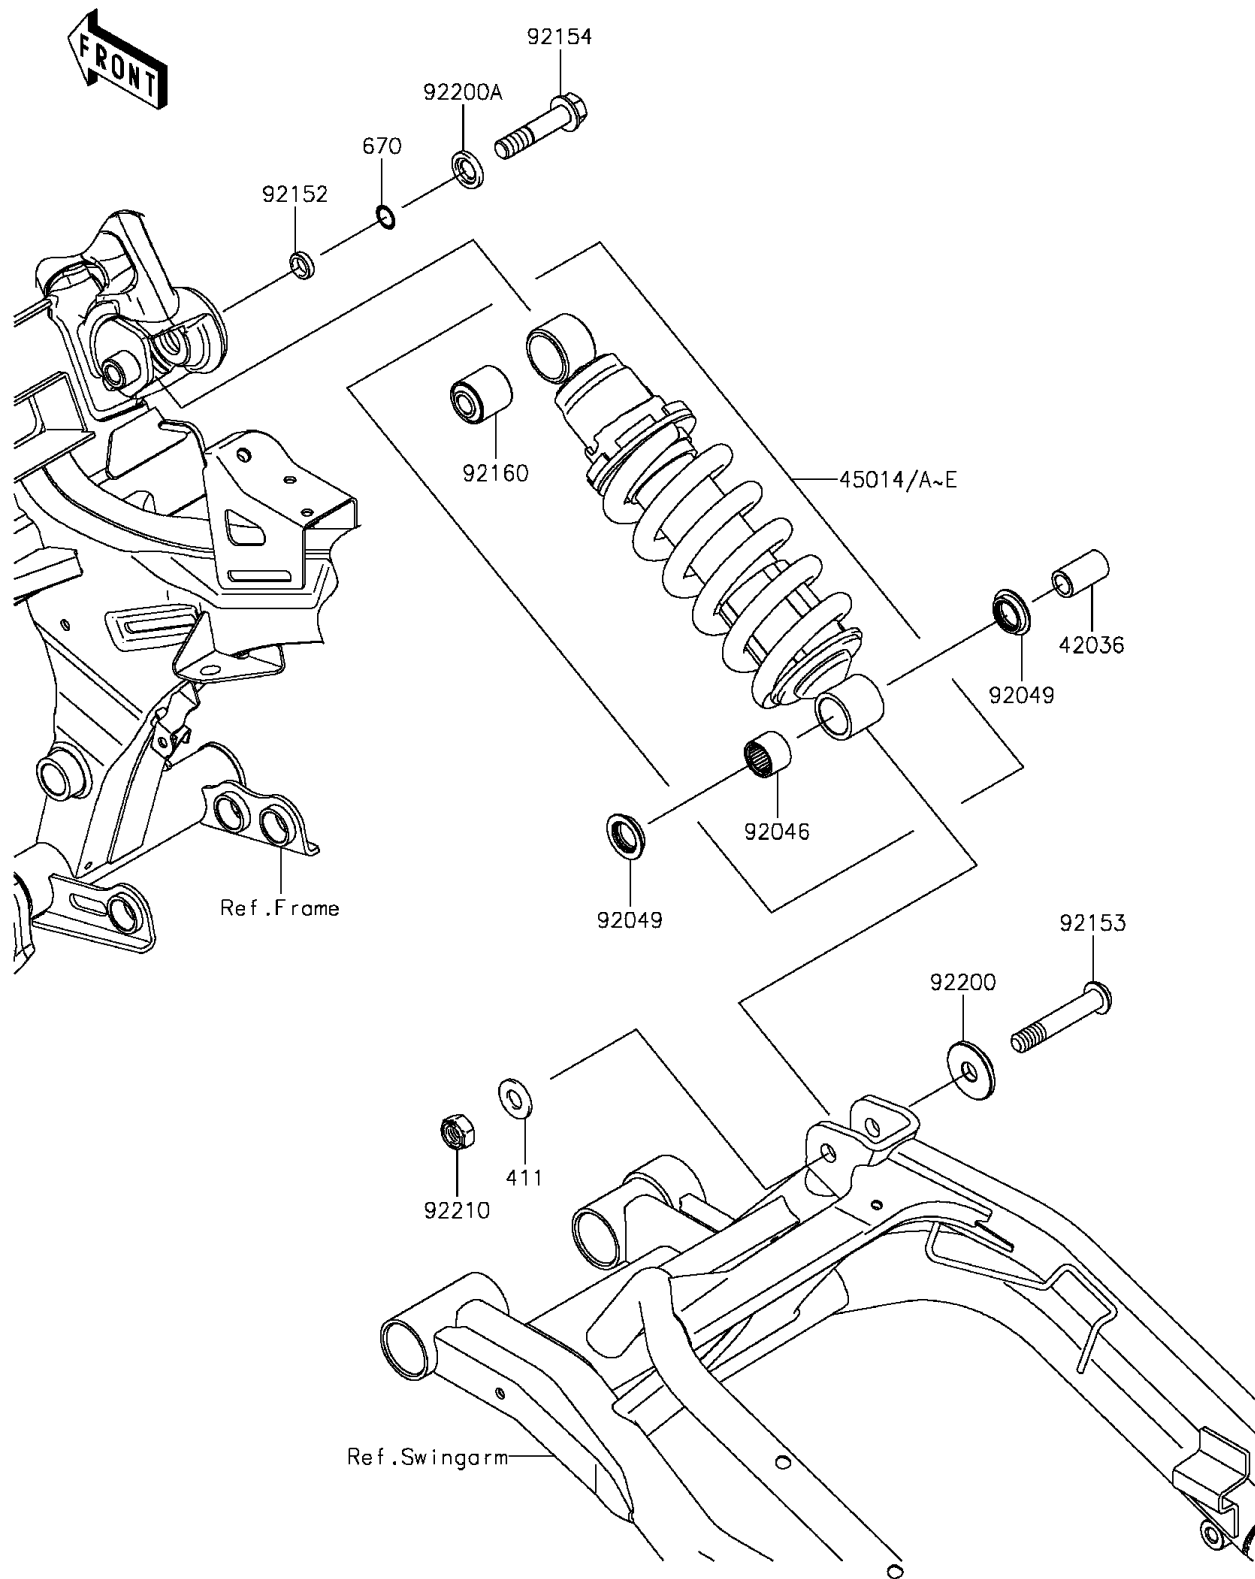

2016 NINJA® 650 ABS PARTS DIAGRAM

Suspension/Shock Absorber

F2151

2016 NINJA® 650 ABS PARTS LIST

Suspension/Shock Absorber

ITEM NAME	PART NUMBER	QUANTITY
-----------	-------------	----------