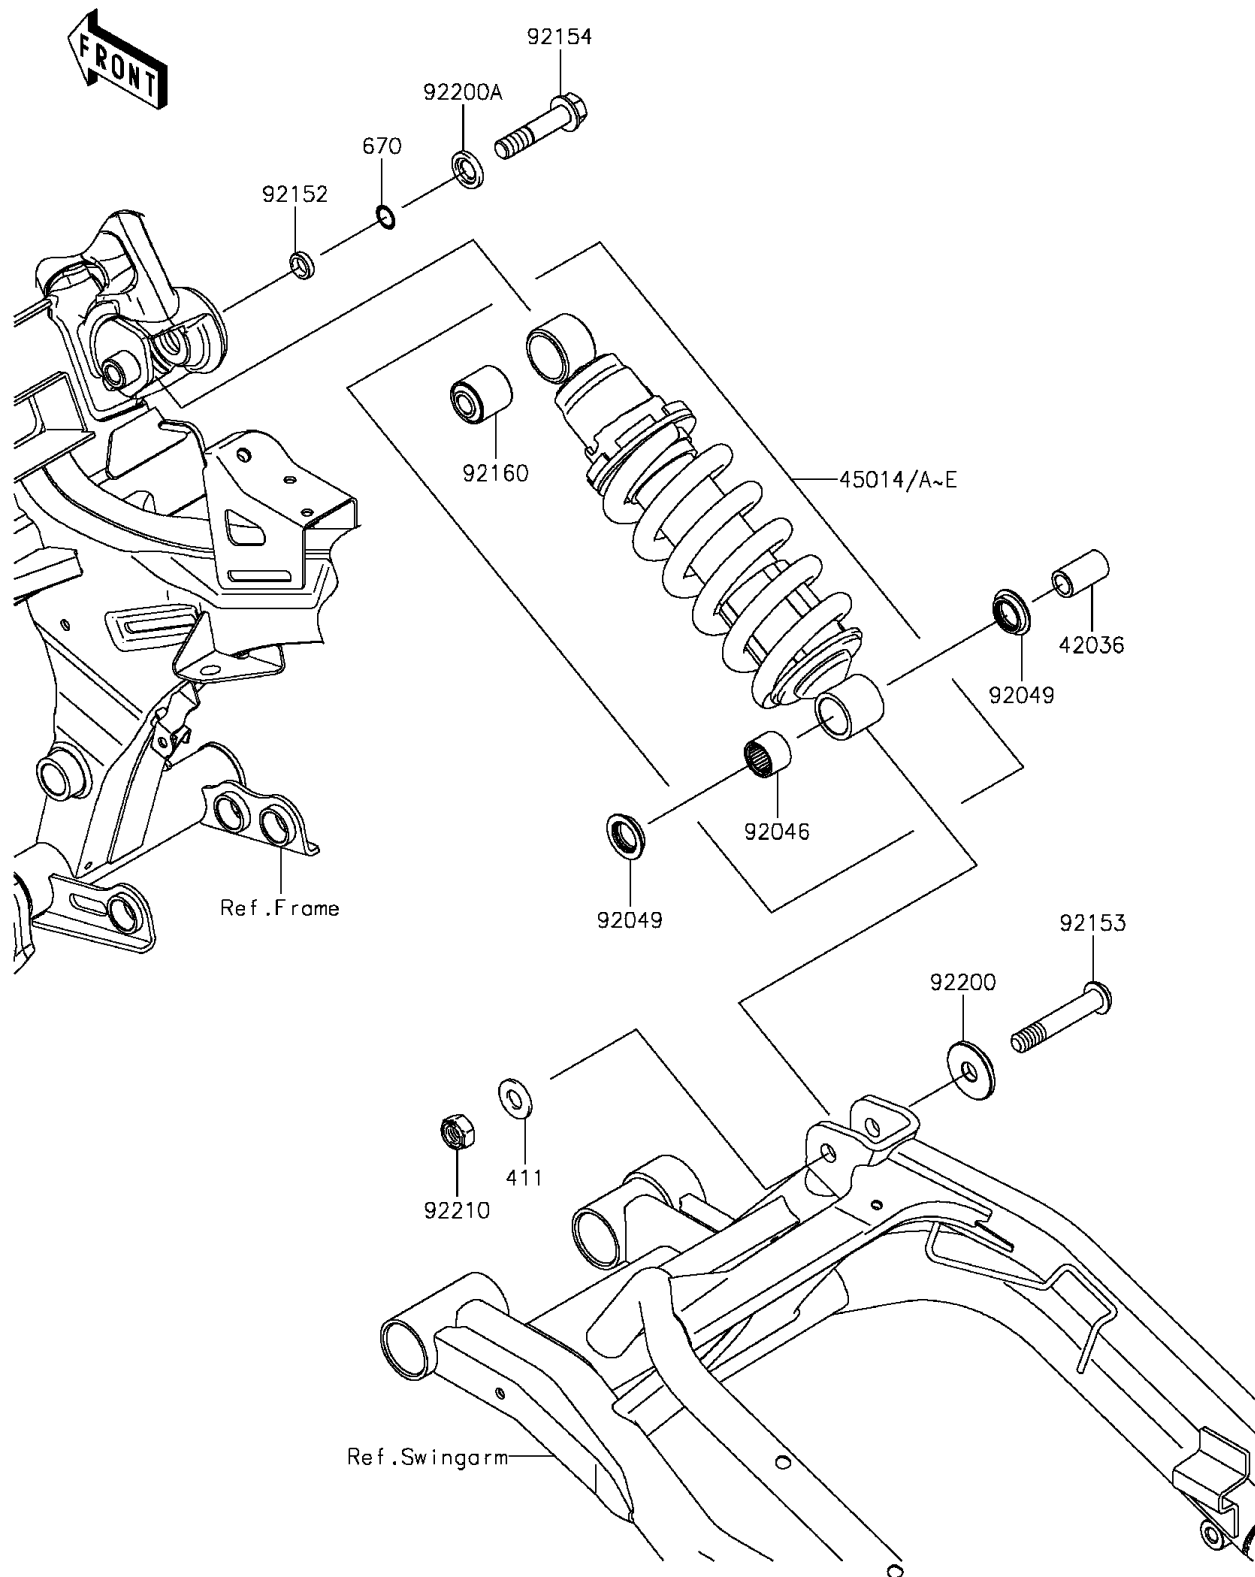

2013 NINJA® 650 ABS PARTS DIAGRAM

Suspension/Shock Absorber

F2151

2013 NINJA® 650 ABS PARTS LIST

Suspension/Shock Absorber

ITEM NAME	PART NUMBER	QUANTITY
WASHER-PLAIN,12MM (Ref # 411)	411AA1200	1
O RING,12MM (Ref # 670)	670B2012	1
SLEEVE,12.1X18X32 (Ref # 42036)	42036-0024	1
SHOCKABSORBER,S.RED (Ref # 45014)	45014-0364-VM	1
SHOCKABSORBER,L.YELLOW (Ref # 45014A)	45014-0364-40J	1
SHOCKABSORBER,P.SILVER (Ref # 45014B)	45014-0364-458	1
BEARING-NEEDLE,SFYZM182417 (Ref # 92046)	92046-1272	1
SEAL-OIL (Ref # 92049)	92049-0133	1
COLLAR,12.1X16.8X4.4 (Ref # 92152)	92152-0811	1
BOLT,SOCKET,12X70 (Ref # 92153)	92153-1985	1
BOLT,FLANGED,12X55 (Ref # 92154)	92154-0836	1
DAMPER,SHOCKABSORBER (Ref # 92160)	92160-1161	1
WASHER (Ref # 92200)	92200-0484	1
WASHER,12.5X24X3.2 (Ref # 92200A)	92200-0519	1
NUT,LOCK,12MM (Ref # 92210)	92210-0300	1