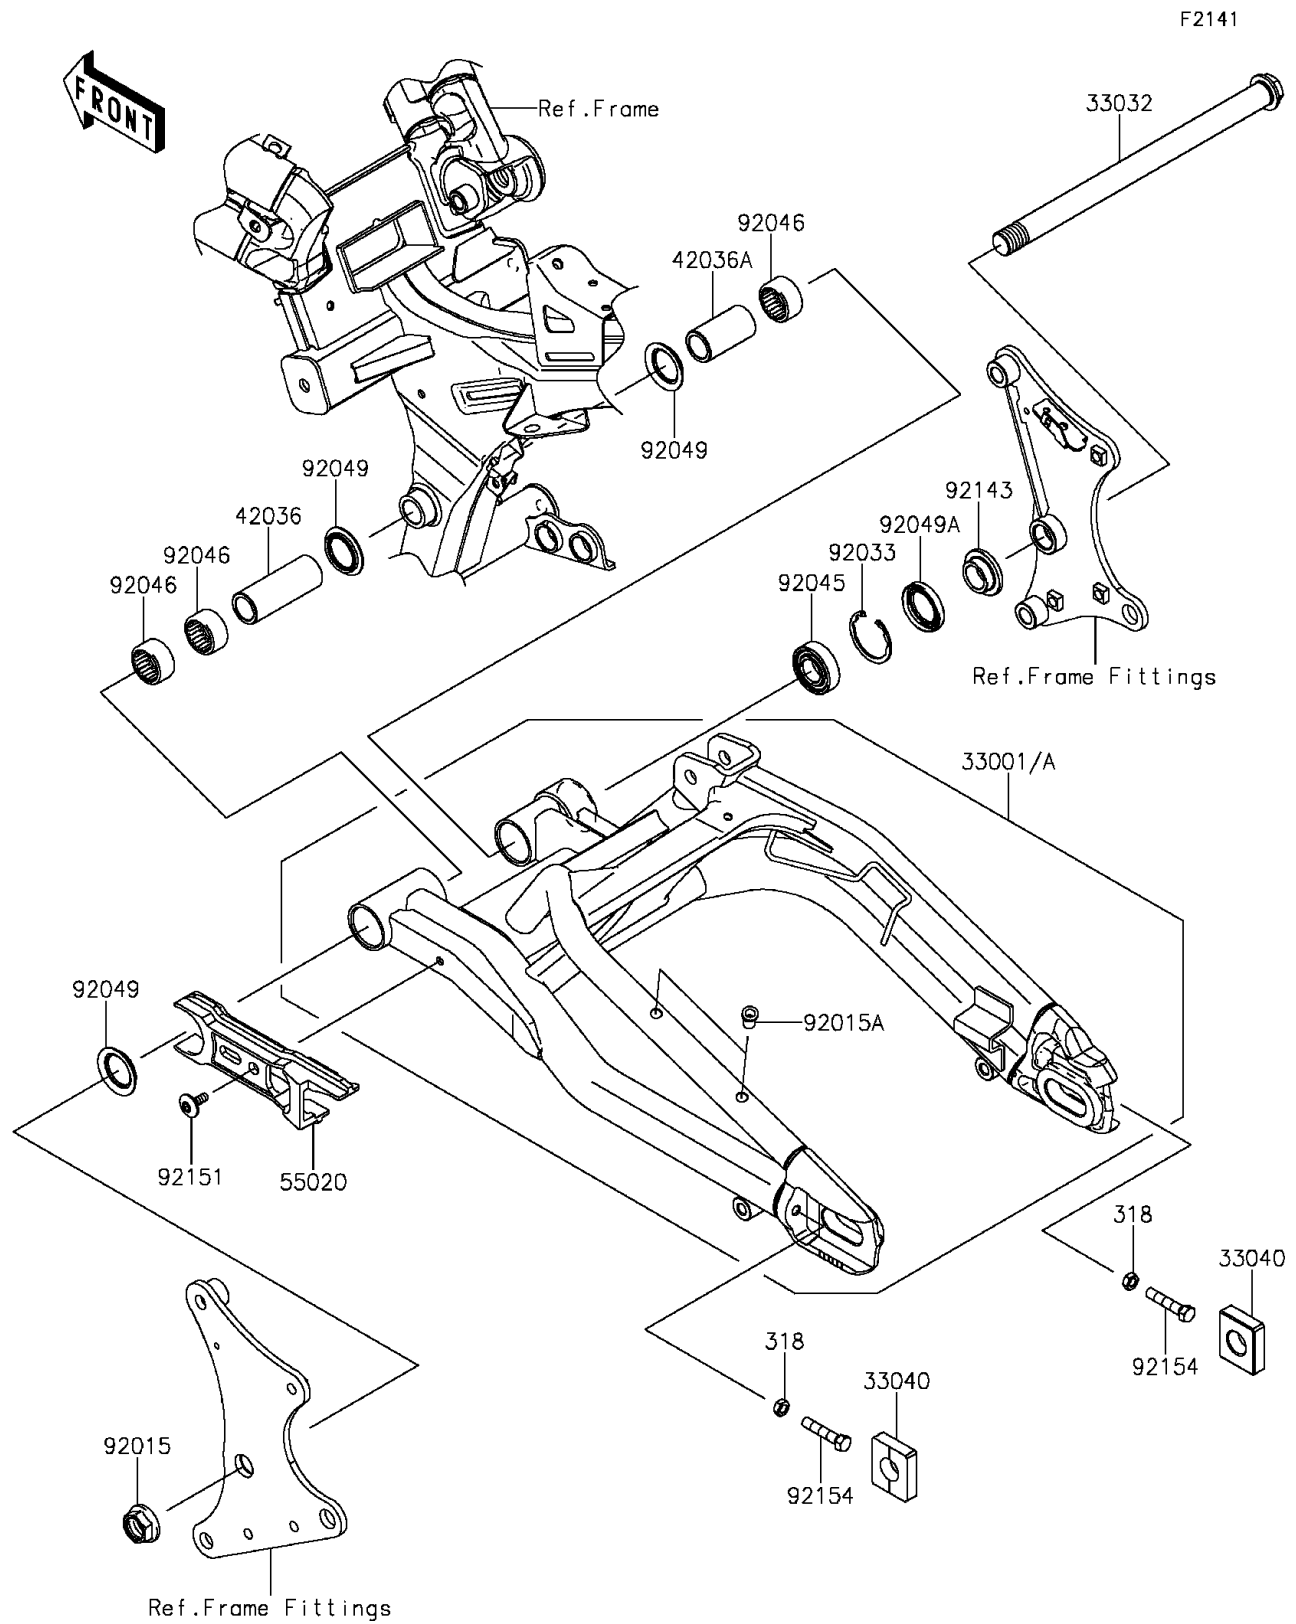

2013 NINJA® 650 ABS PARTS DIAGRAM

Swingarm

2013 NINJA® 650 ABS PARTS LIST

Swingarm

ITEM NAME	PART NUMBER	QUANTITY
NUT-HEX-SMALL,8MM (Ref # 318)	318BA0800	1
ARM-COMP-SWING,F.S.BLACK (Ref # 33001A)	33001-0586-18R	1
SHAFT-SWING ARM (Ref # 33032)	33032-1142	1
ADJUSTER-CHAIN (Ref # 33040)	33040-1109	1
SLEEVE,LH,20.1X28X75.8 (Ref # 42036)	42036-0706	1
SLEEVE,RH,20.1X28X52.3 (Ref # 42036A)	42036-0707	1
GUARD,CHAIN (Ref # 55020)	55020-0722	1
NUT,FLANGED,20MM (Ref # 92015)	92015-1724	1
NUT,POP,6MM (Ref # 92015A)	92015-1759	1
RING-SNAP,42MM (Ref # 92033)	92033-1041	1
BEARING-BALL,6004UL11 (Ref # 92045)	92045-0017	1
BEARING-NEEDLE,BM2824 (Ref # 92046)	92046-1202	1
SEAL-OIL (Ref # 92049)	92049-0132	1
SEAL-OIL (Ref # 92049A)	92049-0138	1
COLLAR,SWING ARM,RH,L=12.5 (Ref # 92143)	92143-1727	1
BOLT,SOCKET,6X18 (Ref # 92151)	92151-1149	1
BOLT,8X40 (Ref # 92154)	92154-0837	1