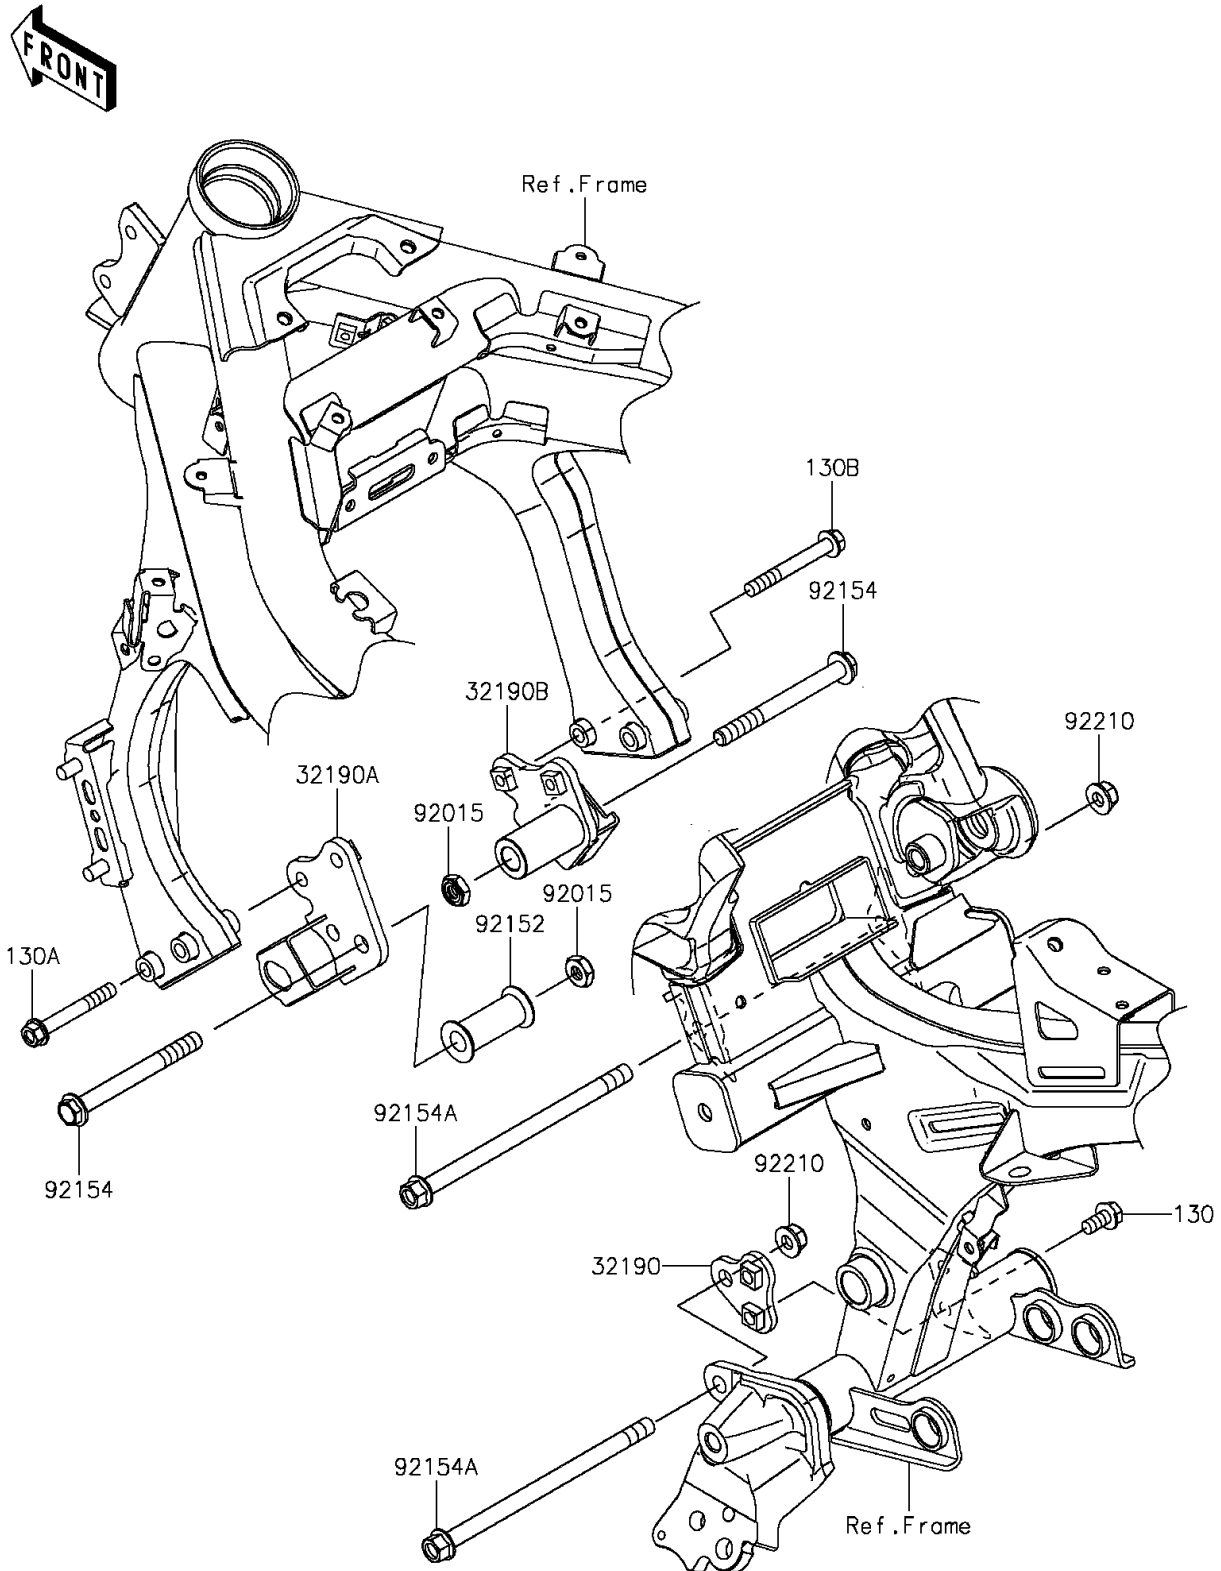

## 2016 NINJA® 650 ABS PARTS DIAGRAM

Engine Mount

F2122

## 2016 NINJA® 650 ABS PARTS LIST

Engine Mount

ITEM NAME

PART NUMBER

QUANTITY

---