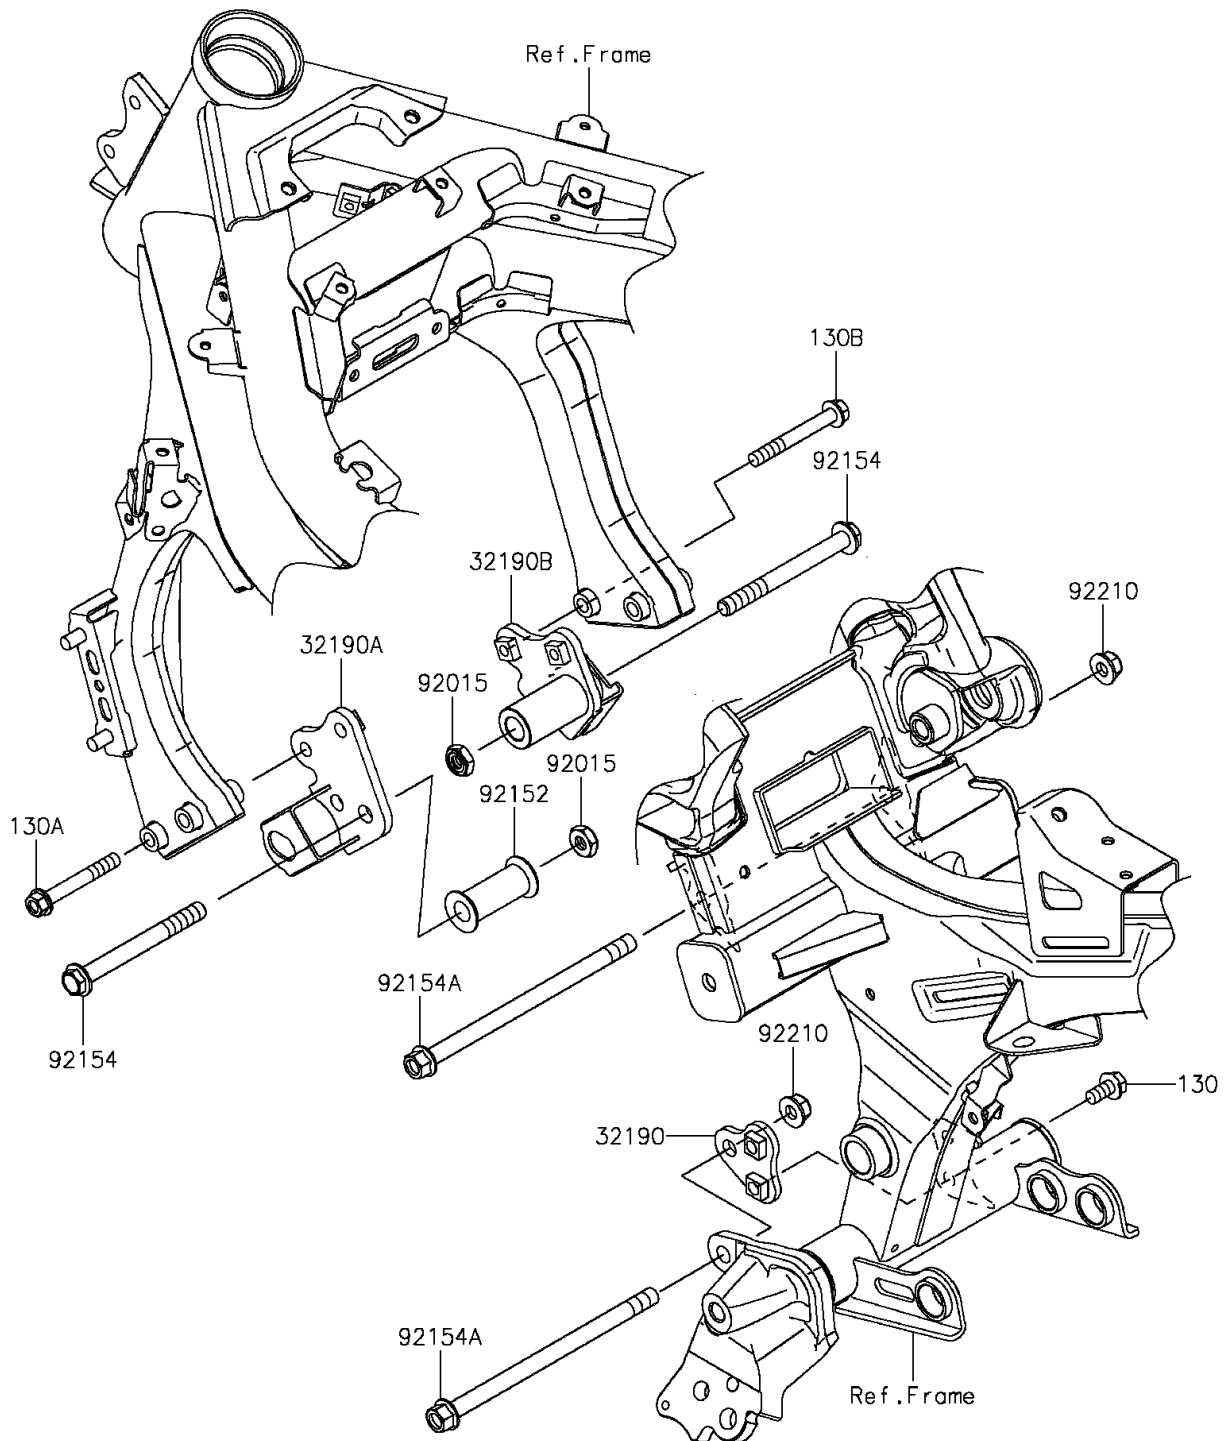

2013 NINJA® 650 ABS PARTS DIAGRAM

Engine Mount

F2122

2013 NINJA® 650 ABS PARTS LIST

Engine Mount

ITEM NAME	PART NUMBER	QUANTITY
BOLT-FLANGED,8X16 (Ref # 130)	130BA0816	1
BOLT-FLANGED,8X55 (Ref # 130A)	130BA0855	1
BOLT-FLANGED,8X65 (Ref # 130B)	130CA0865	1
BRACKET-ENGINE,RR,RH (Ref # 32190)	32190-0560	1
BRACKET-ENGINE,FR,LH (Ref # 32190A)	32190-0575	1
BRACKET-ENGINE,FR,RH (Ref # 32190B)	32190-0576	1
NUT,LOCK,10MM,BLACK (Ref # 92015)	92015-1188	1
COLLAR,11X26X50.8 (Ref # 92152)	92152-0963	1
BOLT,FLANGED,10X110 (Ref # 92154)	92154-0716	1
BOLT,FLANGED,10X170 (Ref # 92154A)	92154-0840	1
NUT,LOCK,FLANGED,10MM (Ref # 92210)	92210-1081	1