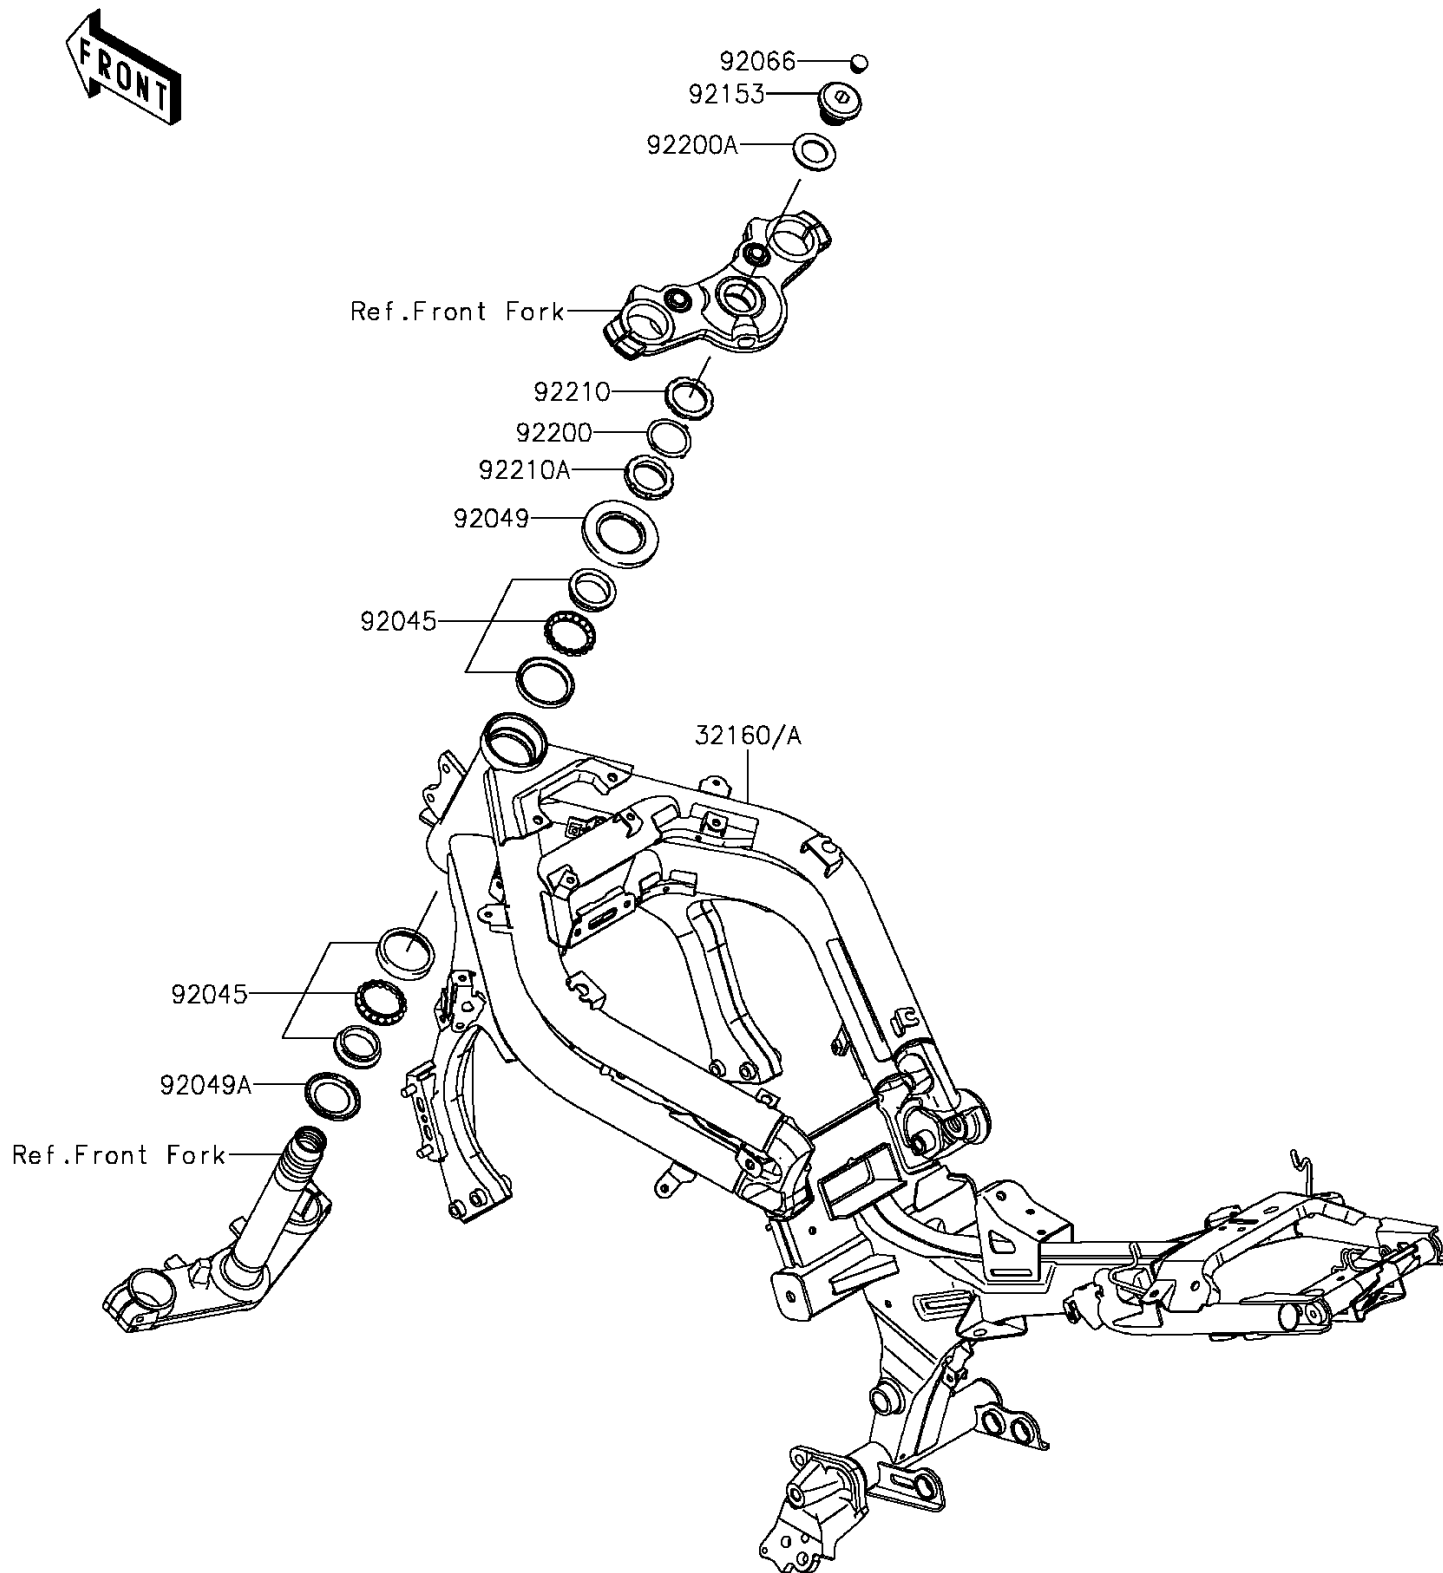

2013 NINJA® 650 ABS PARTS DIAGRAM

Frame

F2120

2013 NINJA® 650 ABS PARTS LIST

Frame

ITEM NAME	PART NUMBER	QUANTITY
FRAME-COMP,F.S.BLACK (Ref # 32160A)	32160-0569-18R	1
BEARING-BALL,SF07A17PX1V1 (Ref # 92045)	92045-1384	1
SEAL-OIL (Ref # 92049)	92049-0131	1
SEAL-OIL (Ref # 92049A)	92049-0137	1
PLUG (Ref # 92066)	92066-0071	1
BOLT,26MM (Ref # 92153)	92153-0474	1
WASHER (Ref # 92200)	92200-0036	1
WASHER,27X42X2.3 (Ref # 92200A)	92200-0753	1
NUT,STEERING STEM,35MM (Ref # 92210)	92210-0534	1
NUT,STEERING STEM,35MM (Ref # 92210A)	92210-0535	1