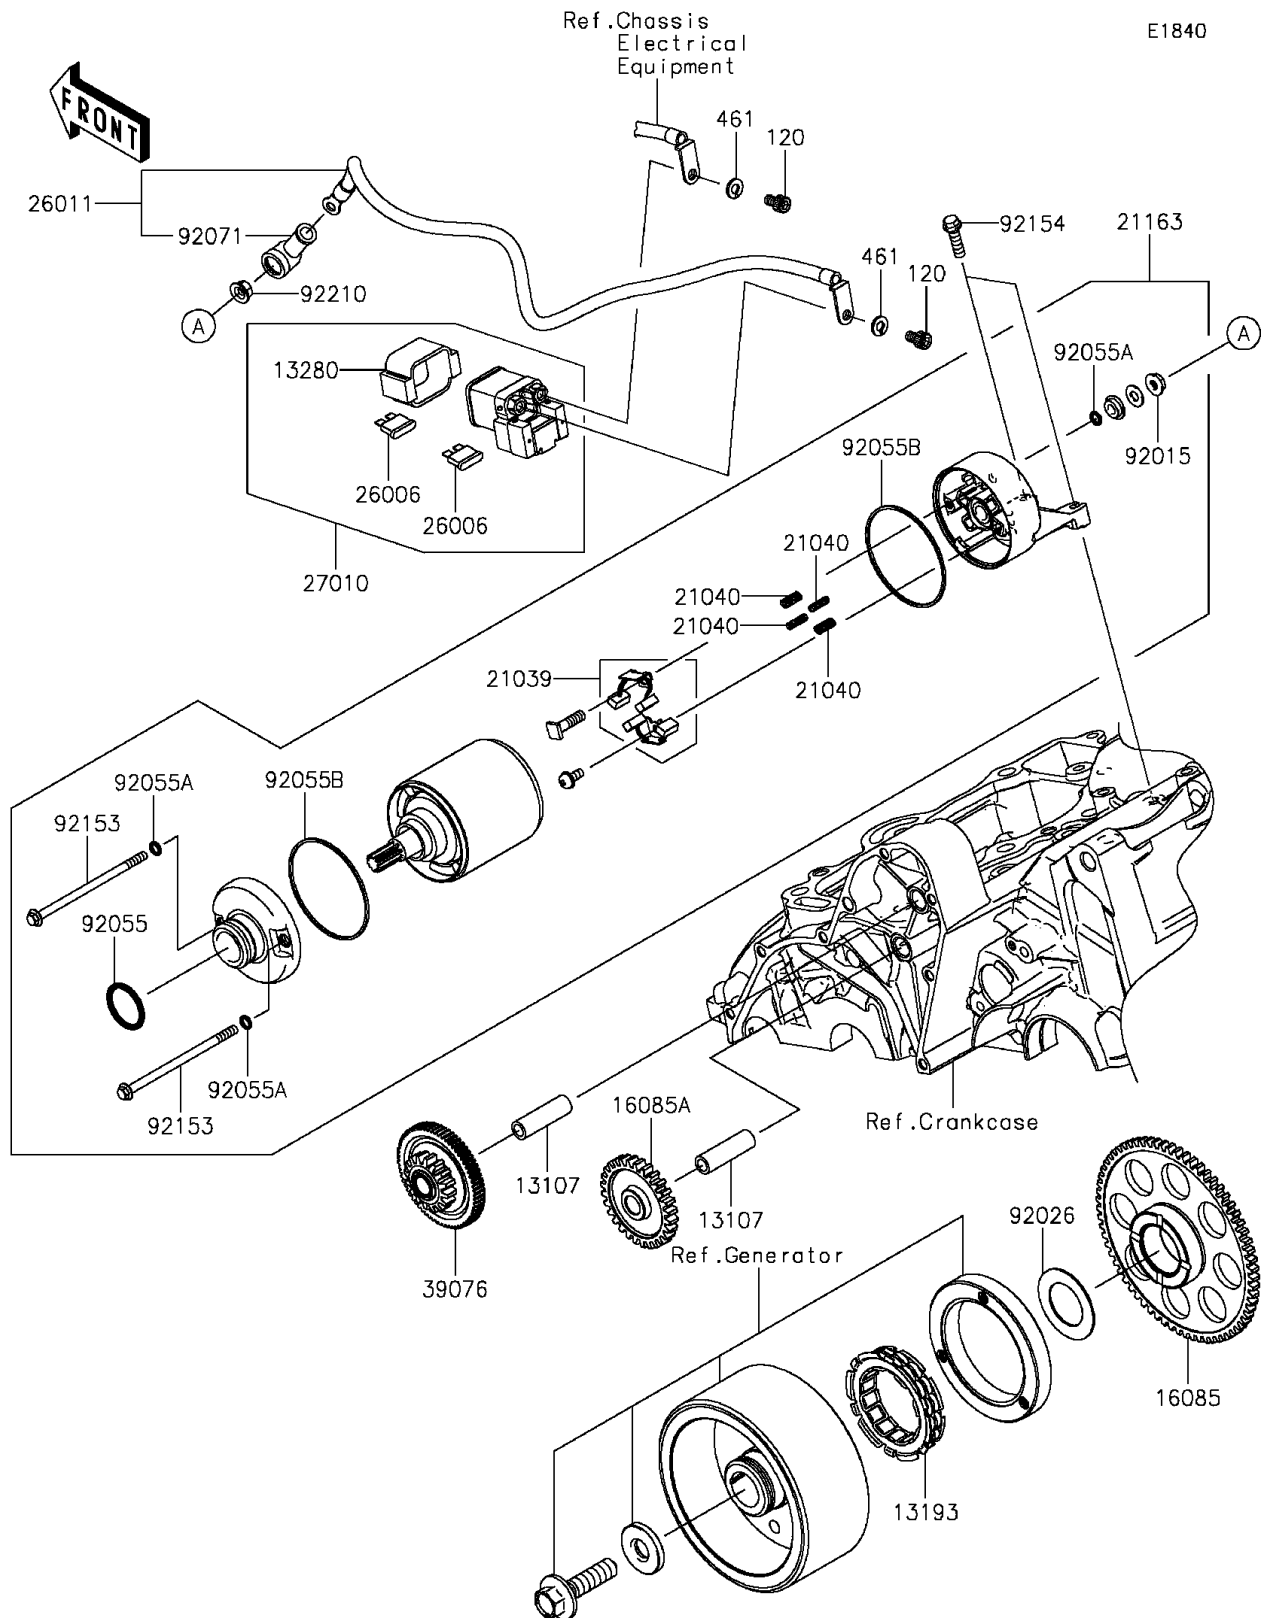

2013 NINJA® 650 ABS PARTS DIAGRAM

Starter Motor

2013 NINJA® 650 ABS PARTS LIST

Starter Motor

ITEM NAME	PART NUMBER	QUANTITY
BOLT-SOCKET,6X10 (Ref # 120)	120CB0610	1
WASHER-SPRING,6MM (Ref # 461)	461DB0600	1
SHAFT,IDLE GEAR (Ref # 13107)	13107-1106	1
CLUTCH-ASSY-ONEWAY (Ref # 13193)	13193-0006	1
HOLDER (Ref # 13280)	13280-0710	1
GEAR,67T (Ref # 16085)	16085-0076	1
GEAR,IDLE,28T (Ref # 16085A)	16085-0148	1
BRUSH,CARBON (Ref # 21039)	21039-0004	1
SPRING-BRUSH (Ref # 21040)	21040-0003	1
STARTER-ELECTRIC (Ref # 21163)	21163-0040	1
FUSE,BLADE,30A,GREEN (Ref # 26006)	26006-1006	1
WIRE-LEAD (Ref # 26011)	26011-0761	1
SWITCH,MAGNETIC (Ref # 27010)	27010-0709	1
LIMITER,16T&66T (Ref # 39076)	39076-0023	1
NUT,STARTER MOTOR (Ref # 92015)	92015-1476	1
SPACER,29.1X47.5X1.2 (Ref # 92026)	92026-087	1
RING-O (Ref # 92055)	92055-1276	1
RING-O,4.5X2.0 (Ref # 92055A)	92055-1370	1
RING-O,STARTER MOTOR (Ref # 92055B)	92055-1381	1
GROMMET (Ref # 92071)	92071-0024	1
BOLT (Ref # 92153)	92153-1783	1
BOLT,FLANGED,6X22 (Ref # 92154)	92154-0504	1
NUT,6MM (Ref # 92210)	92210-0188	1