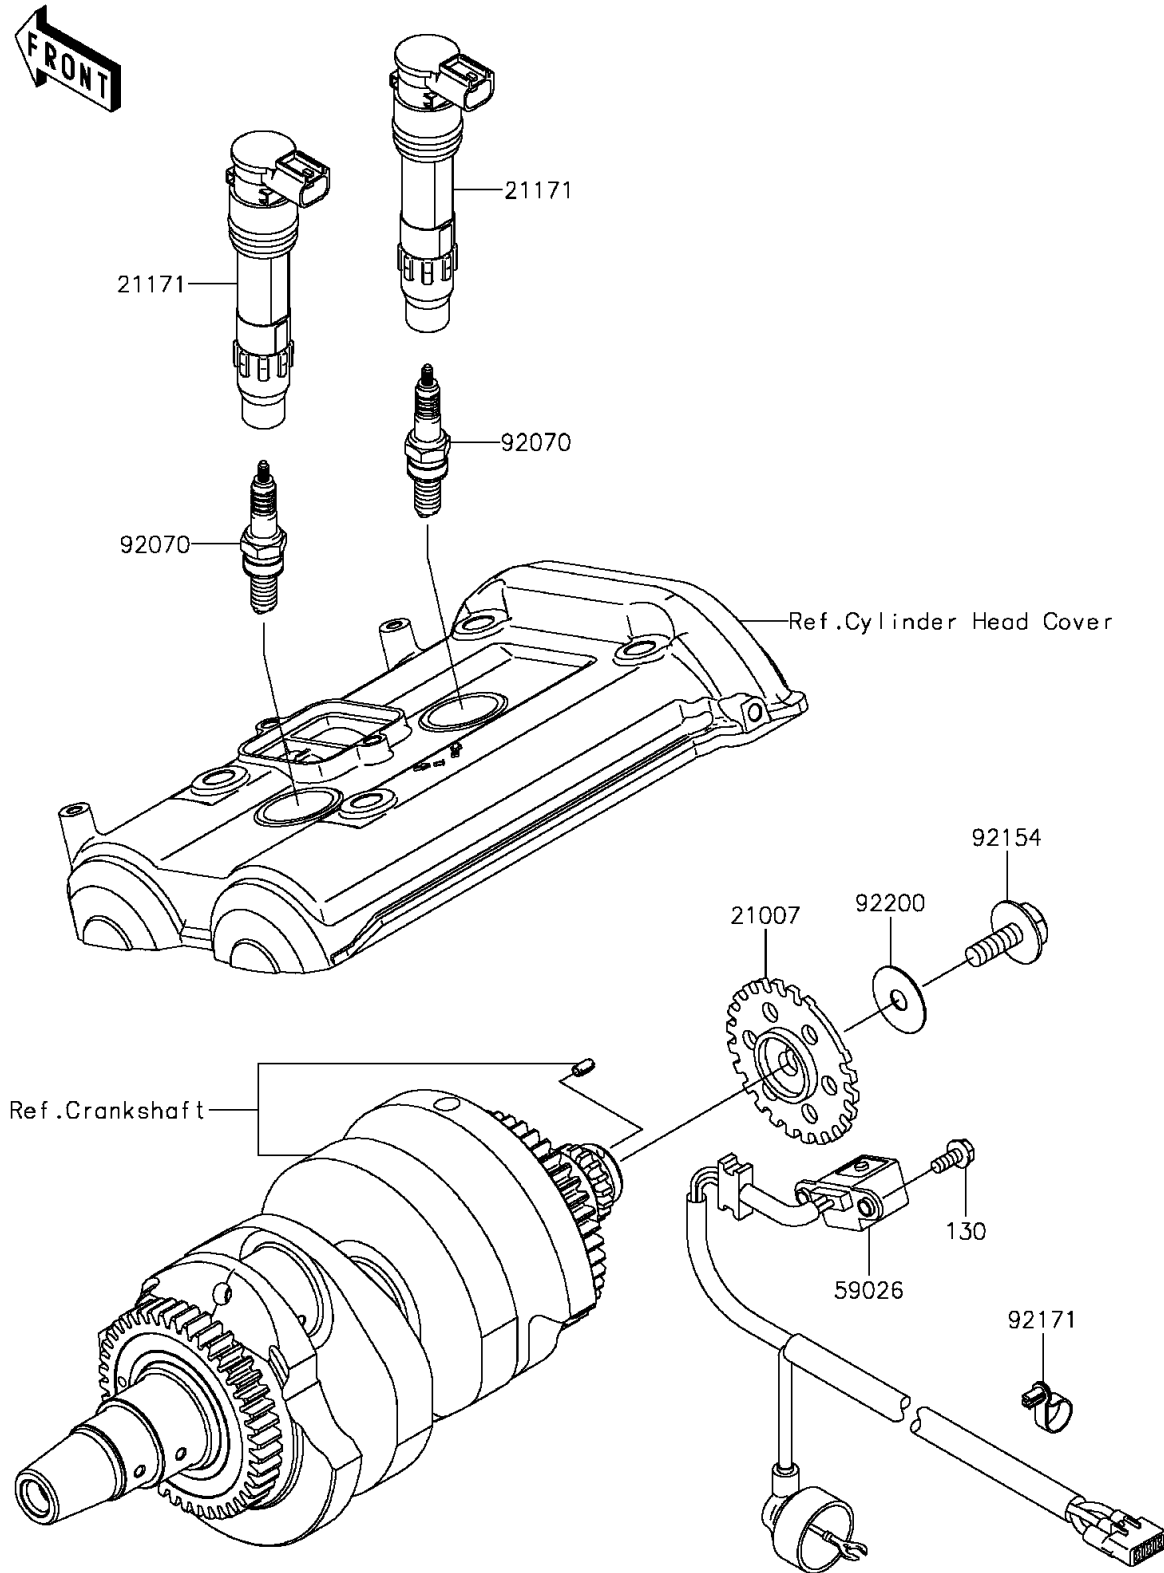

2013 NINJA® 650 ABS PARTS DIAGRAM

Ignition System

E1830

2013 NINJA® 650 ABS PARTS LIST

Ignition System

ITEM NAME	PART NUMBER	QUANTITY
BOLT-FLANGED,5X12 (Ref # 130)	130BA0512	1
ROTOR,PULSING (Ref # 21007)	21007-0053	1
COIL-ASSY-IGNITION (Ref # 21171)	21171-0028	1
COIL-PULSING (Ref # 59026)	59026-0018	1
PLUG-SPARK,CR9EIA(NGK) (Ref # 92070)	92070-0014	1
BOLT,FLANGED,8X23 (Ref # 92154)	92154-0187	1
CLAMP,SPEED (Ref # 92171)	92171-0836	1
WASHER,8.5X28X0.8 (Ref # 92200)	92200-0274	1