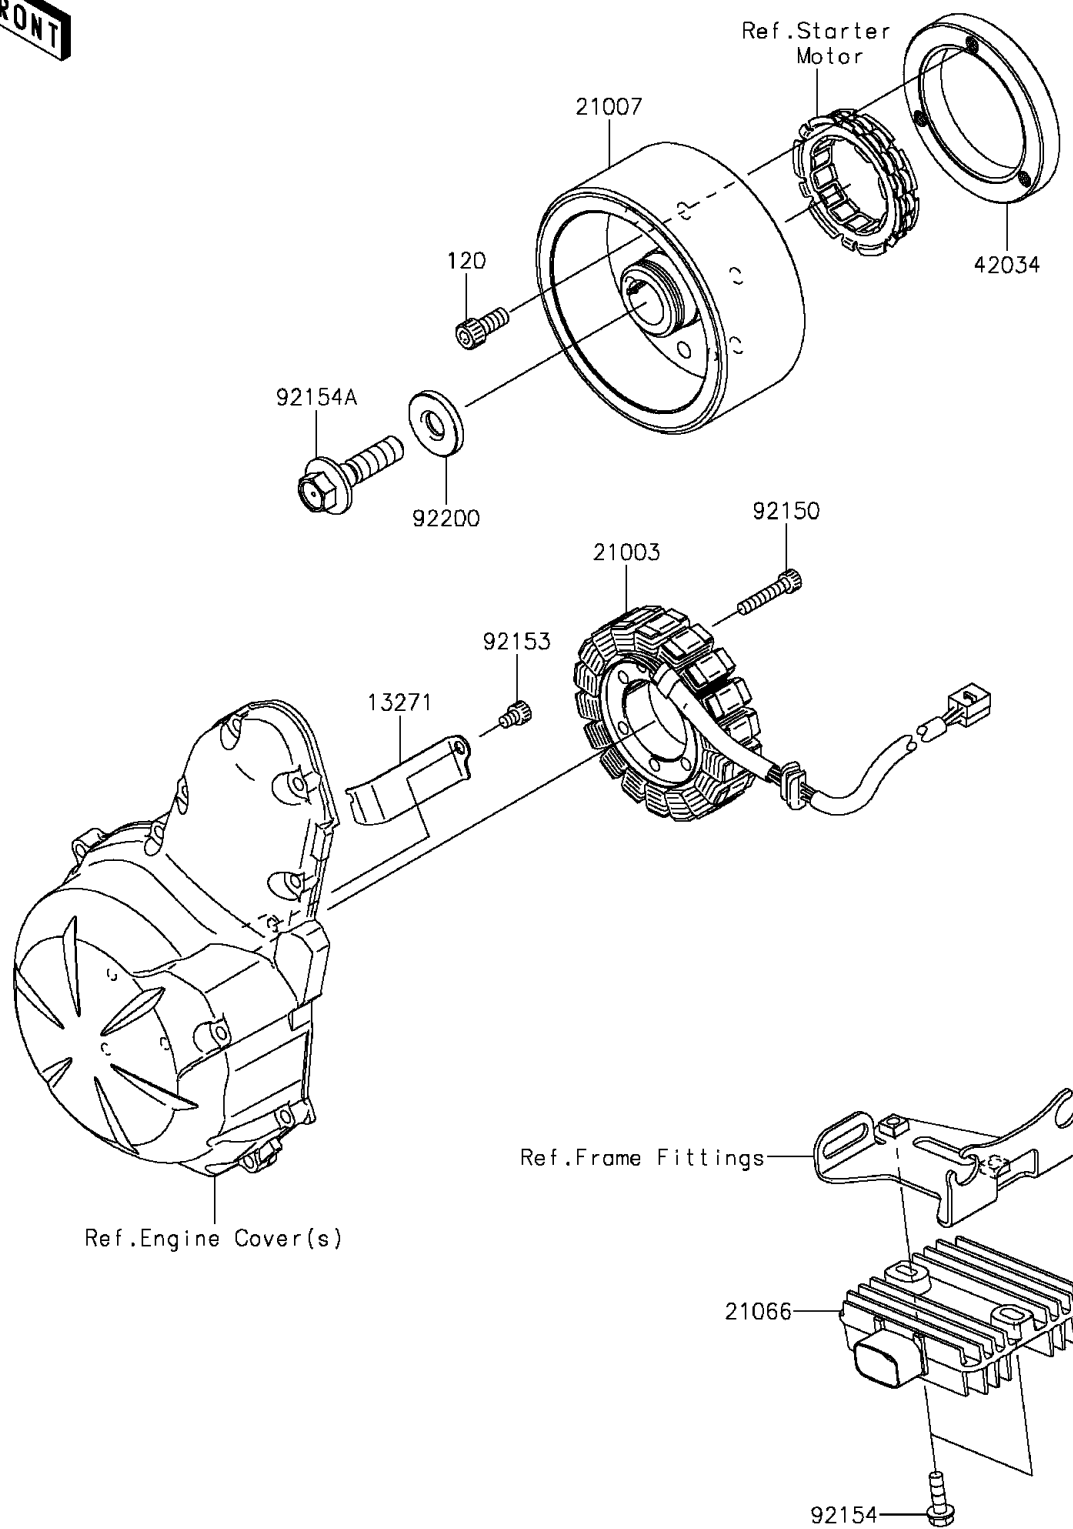

2013 NINJA® 650 ABS PARTS DIAGRAM

Generator

E1810

2013 NINJA® 650 ABS PARTS LIST

Generator

ITEM NAME	PART NUMBER	QUANTITY
BOLT-SOCKET,8X18 (Ref # 120)	120CA0818	1
PLATE (Ref # 13271)	13271-0952	1
STATOR (Ref # 21003)	21003-0118	1
ROTOR (Ref # 21007)	21007-0075	1
REGULATOR-VOLTAGE (Ref # 21066)	21066-0033	1
COUPLING (Ref # 42034)	42034-1143	1
BOLT,SOCKET,6X30 (Ref # 92150)	92150-1433	1
BOLT,SOCKET,6X8 (Ref # 92153)	92153-1414	1
BOLT,FLANGED,6X20 (Ref # 92154)	92154-0776	1
BOLT,FLANGED,12X45 (Ref # 92154A)	92154-1812	1
WASHER,12X33X5 (Ref # 92200)	92200-0220	1