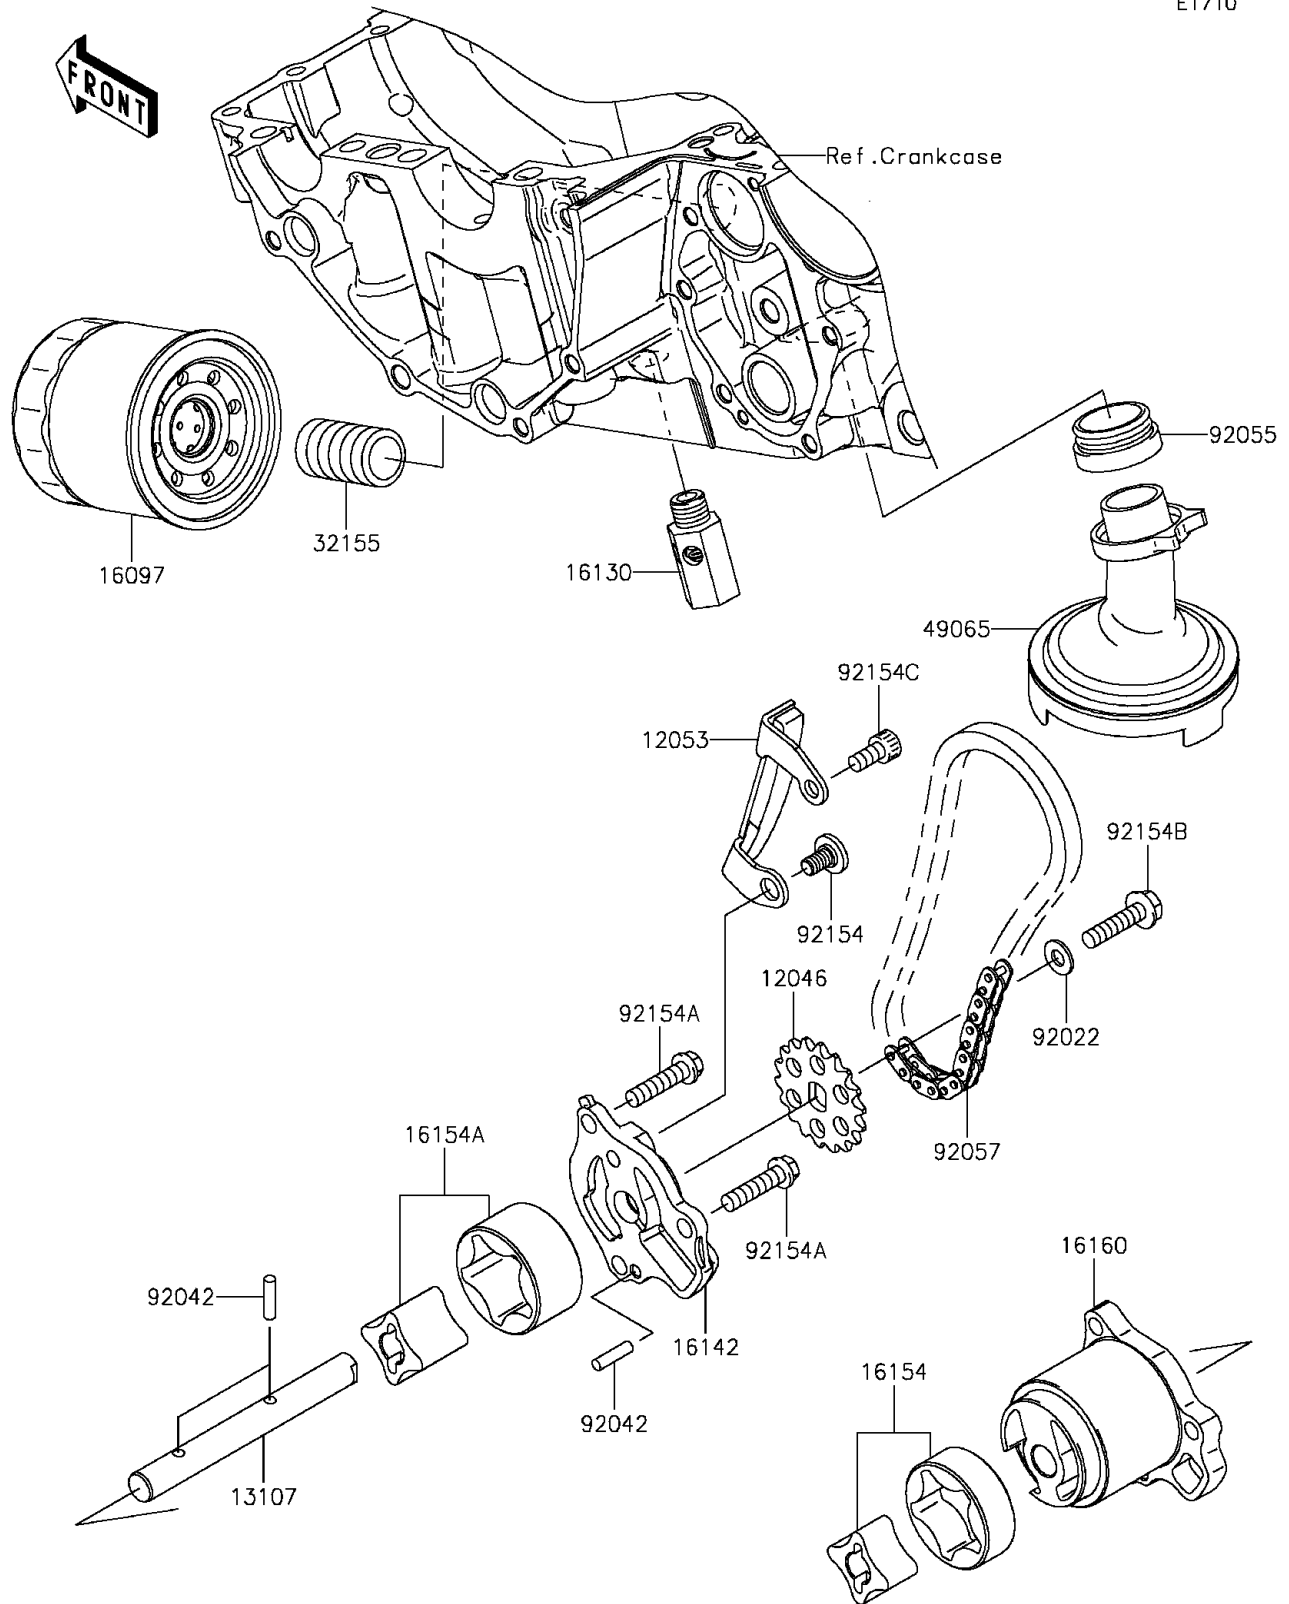

## 2016 NINJA® 650 ABS PARTS DIAGRAM

Oil Pump/Oil Filter

E1710

## 2016 NINJA® 650 ABS PARTS LIST

Oil Pump/Oil Filter

ITEM NAME

PART NUMBER

QUANTITY

---