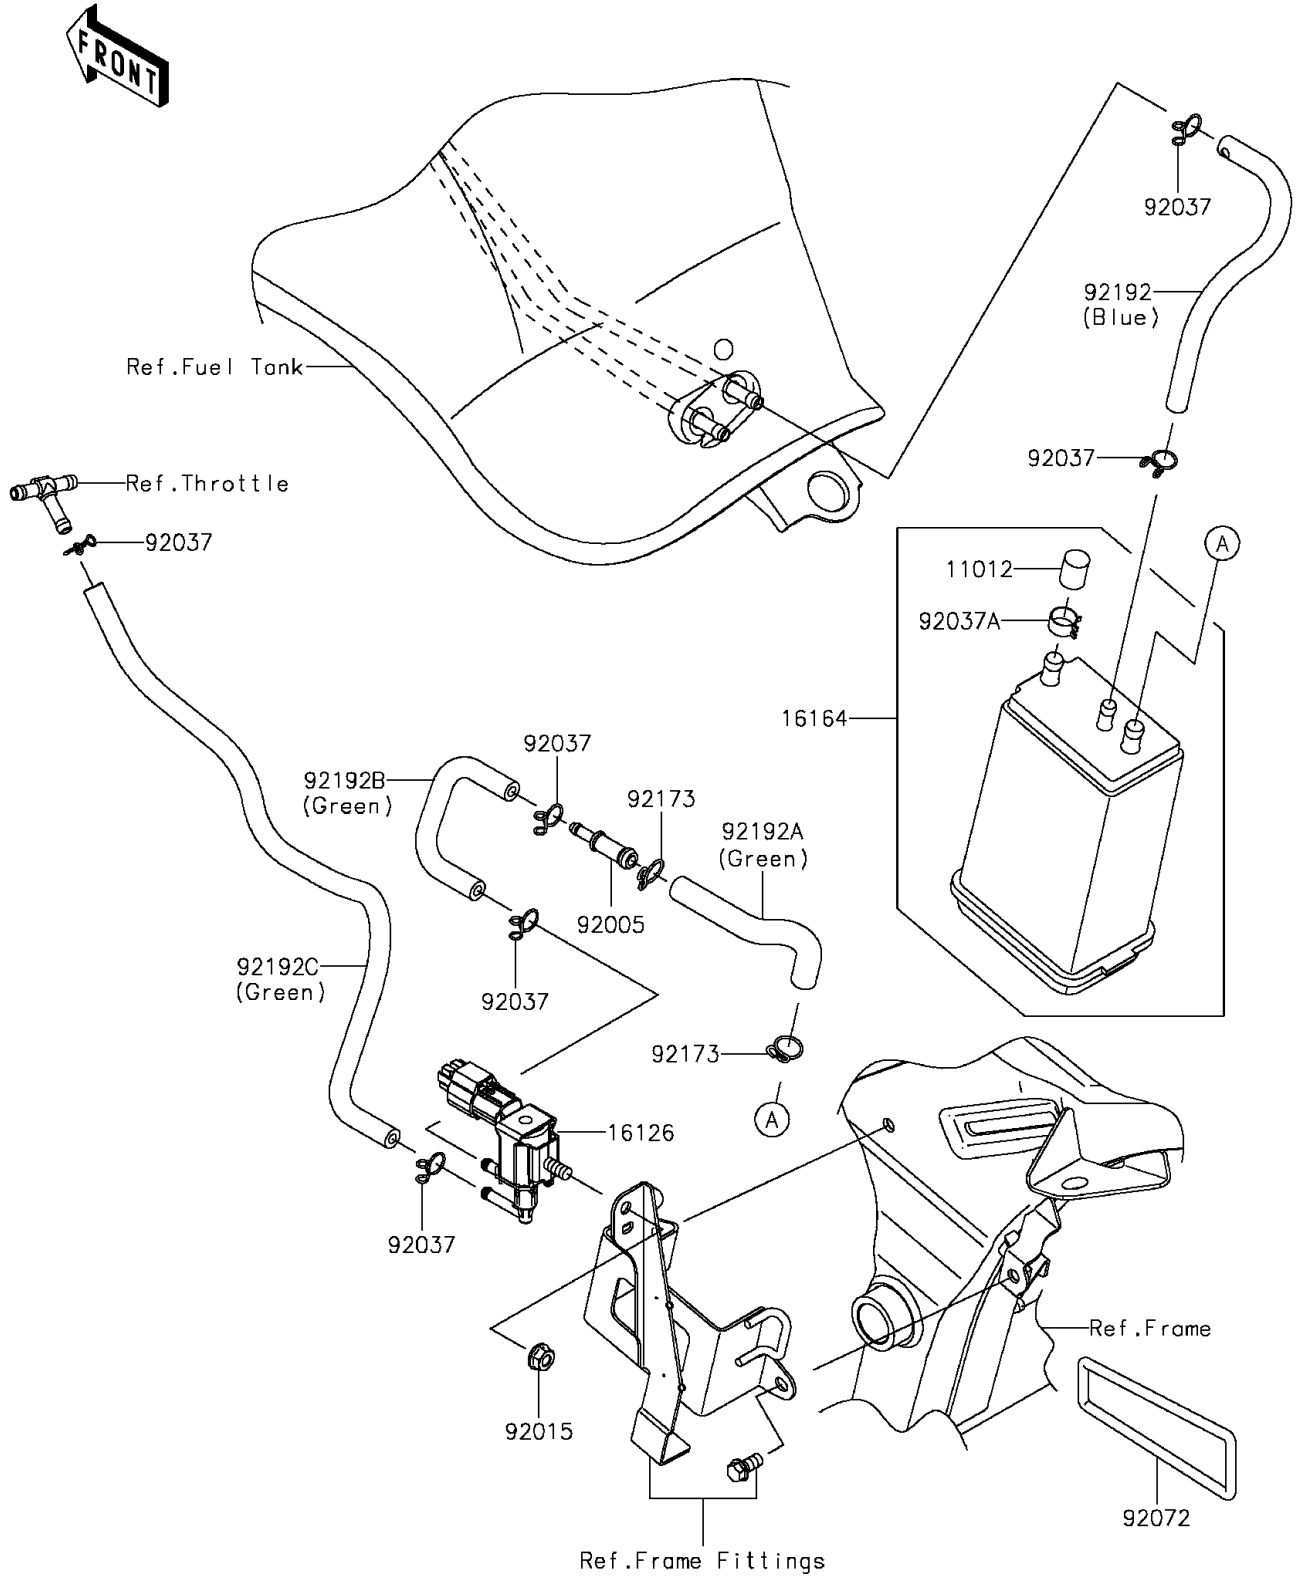

2016 NINJA® 650 ABS PARTS DIAGRAM

Fuel Evaporative System(CA)

E1650

2016 NINJA® 650 ABS PARTS LIST

Fuel Evaporative System(CA)

ITEM NAME	PART NUMBER	QUANTITY
-----------	-------------	----------