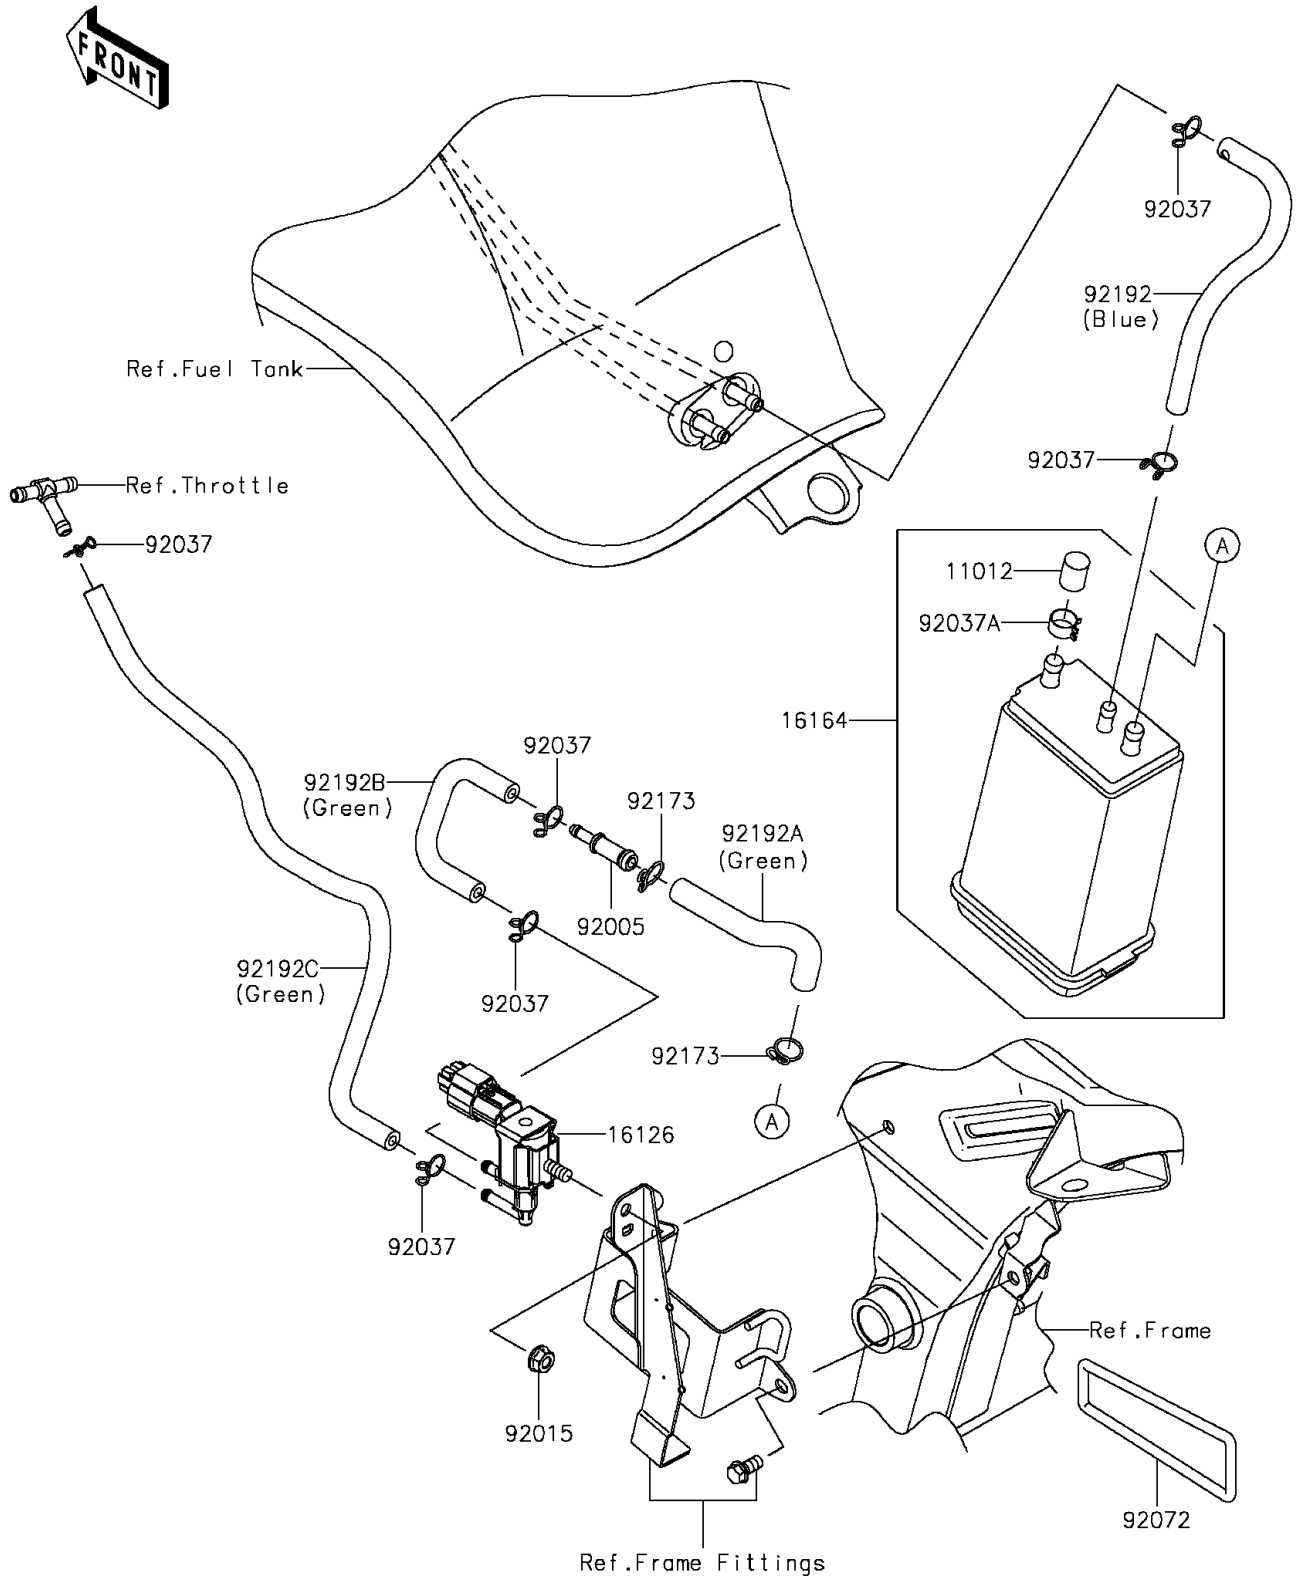

2013 NINJA® 650 ABS PARTS DIAGRAM

Fuel Evaporative System(CA)

E1650

2013 NINJA® 650 ABS PARTS LIST

Fuel Evaporative System(CA)

ITEM NAME	PART NUMBER	QUANTITY
CAP,CANISTER (Ref # 11012)	11012-1388	1
VALVE,SOLENOID (Ref # 16126)	16126-0705	1
CANISTER (Ref # 16164)	16164-1054	1
FITTING (Ref # 92005)	92005-0720	1
NUT,FLANGED,6MM (Ref # 92015)	92015-1367	1
CLAMP,TUBE (Ref # 92037)	92037-147	1
CLAMP,CANISTER (Ref # 92037A)	92037-1512	1
BAND,TOOL (Ref # 92072)	92072-0108	1
CLAMP,11.5MM (Ref # 92173)	92173-0197	1
TUBE,TANK-CANISTER,BLUE (Ref # 92192)	92192-0961	1
TUBE,CANISTER-FITTING,GREEN (Ref # 92192A)	92192-0962	1
TUBE,FITTING-VALVE,GREEN (Ref # 92192B)	92192-0963	1
TUBE,VALVE-THROTTLE,GREEN (Ref # 92192C)	92192-0988	1