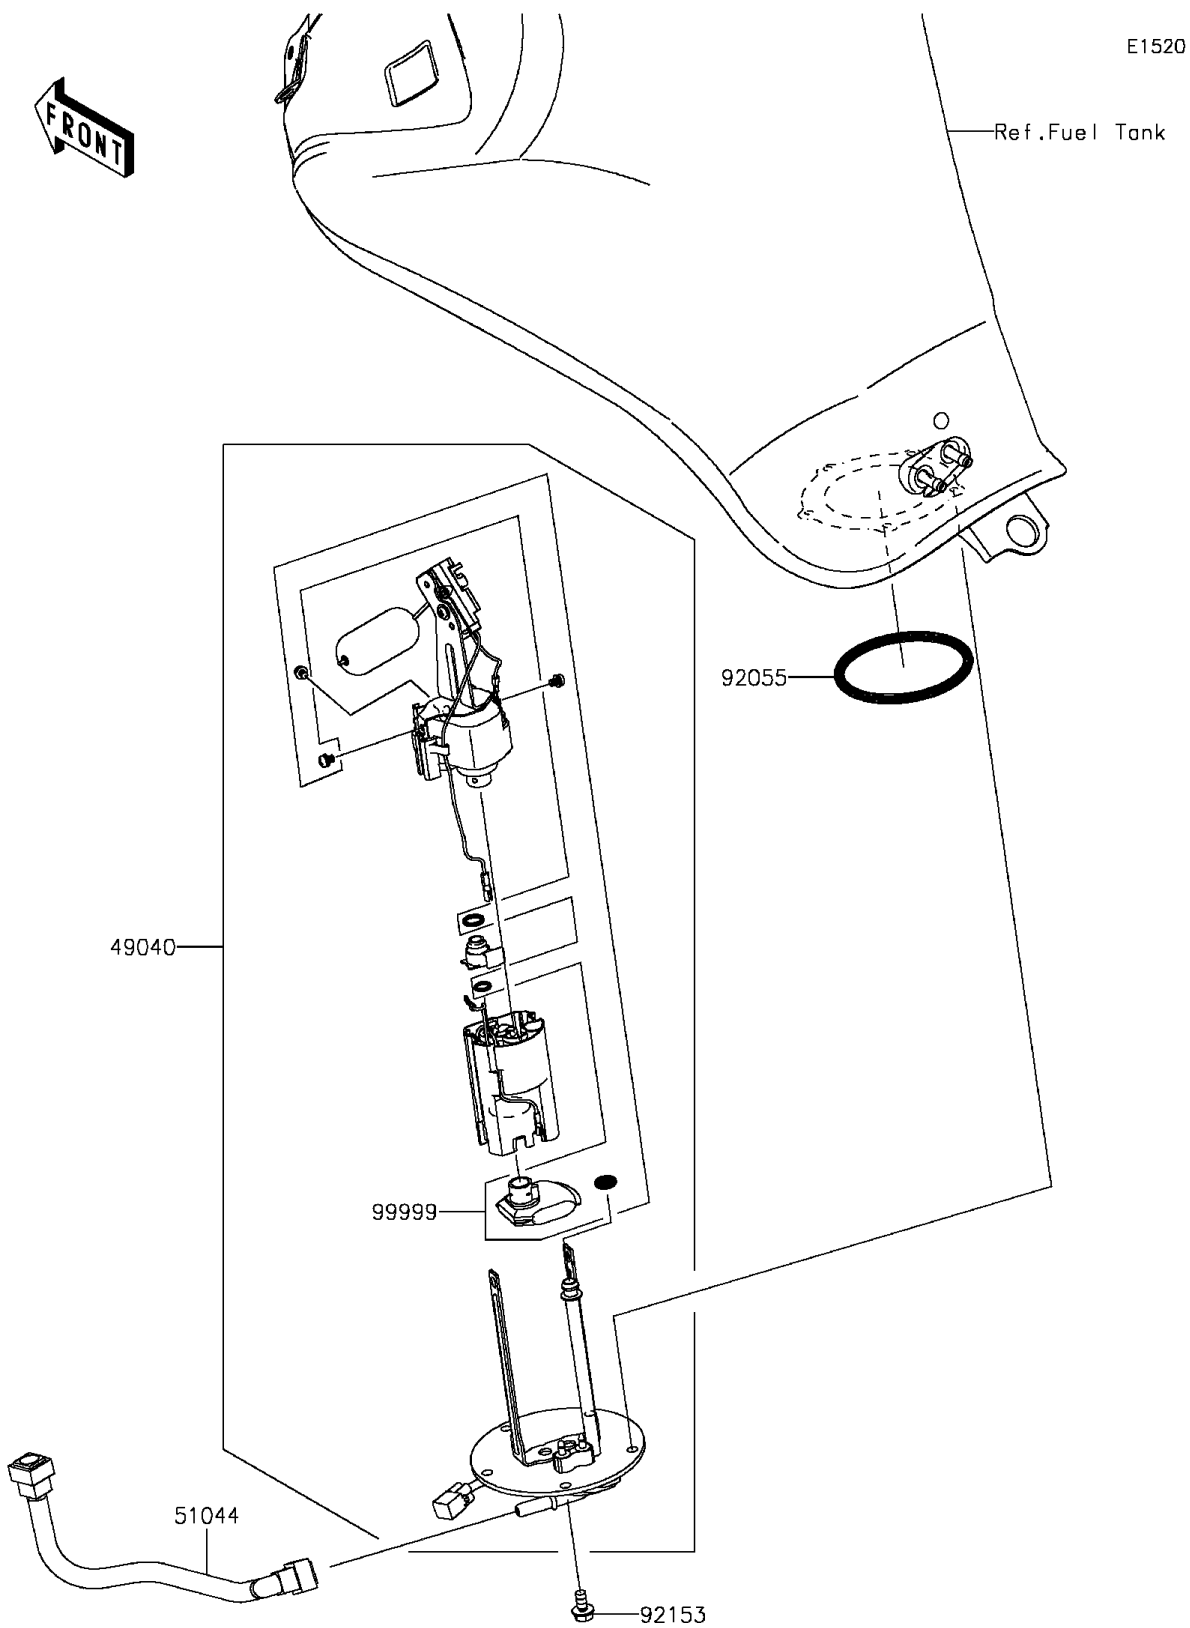

## 2013 NINJA® 650 ABS PARTS DIAGRAM

Fuel Pump

## 2013 NINJA® 650 ABS PARTS LIST

Fuel Pump

ITEM NAME	PART NUMBER	QUANTITY
PUMP-FUEL (Ref # 49040)	49040-0706	1
TUBE-ASSY (Ref # 51044)	51044-0705	1
RING-0,74.6X5.7 (Ref # 92055)	92055-0728	1
BOLT,FLANGED,6X12 (Ref # 92153)	92153-1295	1
KIT,FUEL FILTER (Ref # 99999)	99999-0522	1