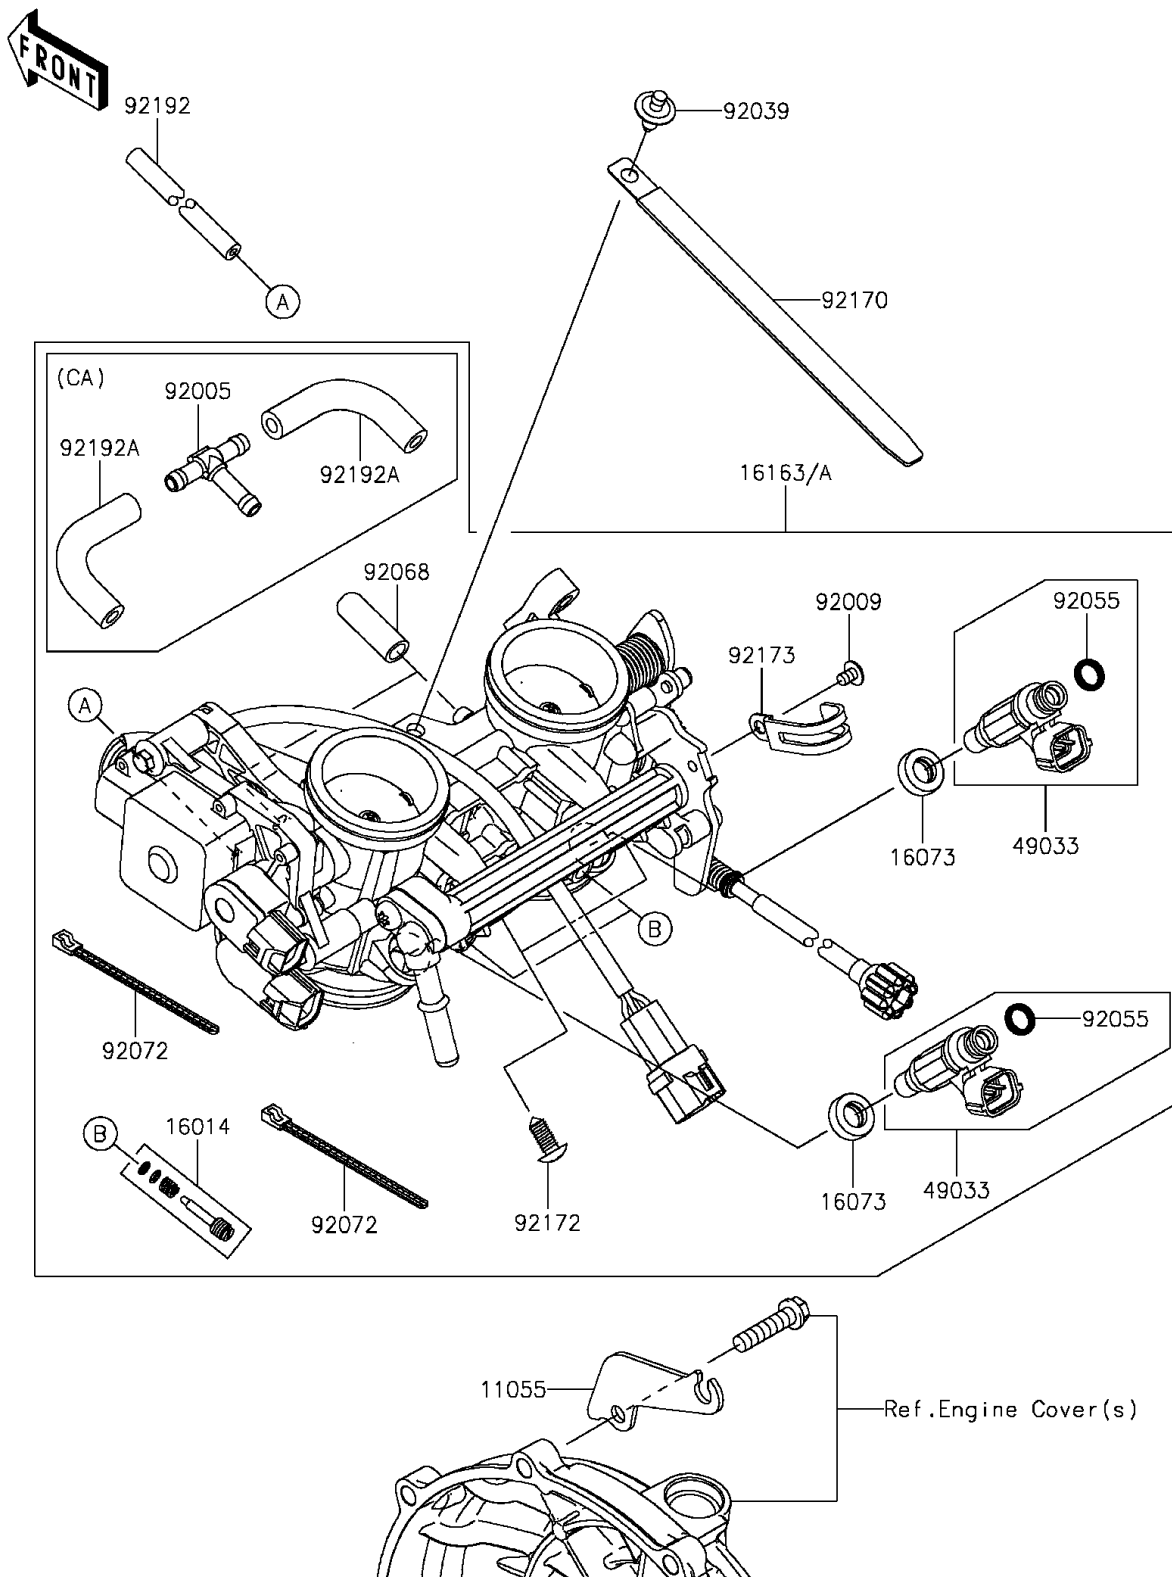

2013 NINJA® 650 ABS PARTS DIAGRAM

Throttle

E1510

2013 NINJA® 650 ABS PARTS LIST

Throttle

ITEM NAME	PART NUMBER	QUANTITY
BRACKET (Ref # 11055)	11055-1002	1
SCREW-PILOT AIR (Ref # 16014)	16014-0002	1
INSULATOR (Ref # 16073)	16073-3707	1
NOZZLE-INJECTION (Ref # 49033)	49033-0011	1
SCREW,CLAMP (Ref # 92009)	92009-1860	1
RIVET (Ref # 92039)	92039-0068	1
RING-O,INJECTION NOZZLE (Ref # 92055)	92055-1622	1
BAND,SUB-HARNESS (Ref # 92072)	92072-0012	1
CLAMP,L=150 (Ref # 92170)	92170-1114	1
SCREW,PIPE INJECTION (Ref # 92172)	92172-0064	1
CLAMP (Ref # 92173)	92173-0288	1
TUBE,3X6.7X300 (Ref # 92192)	92192-0977	1
THROTTLE-ASSY,TTK38 (Ref # 16163)	16163-0713	1
THROTTLE-ASSY,TTK38 (Ref # 16163A)	16163-0714	1
FITTING,3WAY (Ref # 92005)	92005-0730	1
PLUG,12X25 (Ref # 92068)	92068-006	1
TUBE (Ref # 92192A)	92192-1045	1