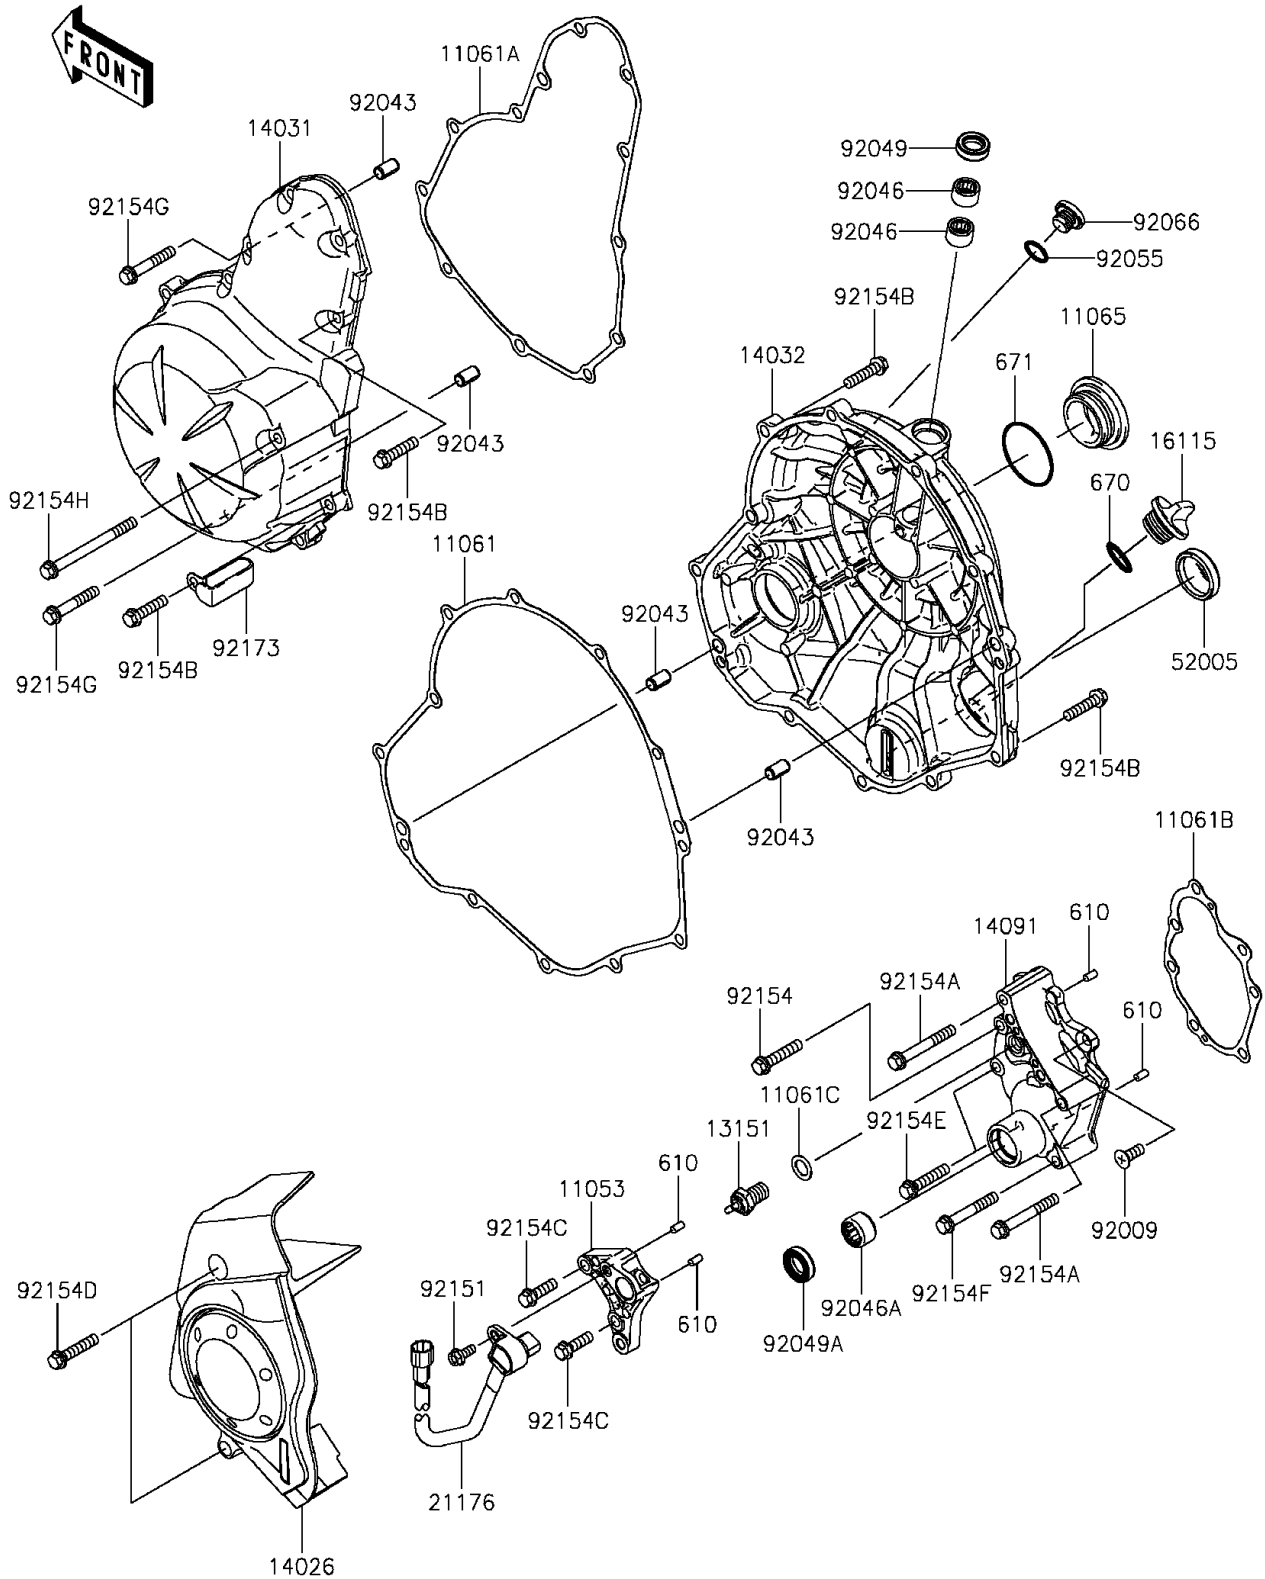

2013 NINJA® 650 ABS PARTS DIAGRAM

Engine Cover(s)

E1431

2013 NINJA® 650 ABS PARTS LIST

Engine Cover(s)

ITEM NAME	PART NUMBER	QUANTITY
ROLLER,4X8 (Ref # 610)	610A0408	1
O RING,20MM (Ref # 670)	670B2020	1
O RING,40MM (Ref # 671)	671B2540	1
BRACKET (Ref # 11053)	11053-1739	1
GASKET,CLUTCH COVER (Ref # 11061)	11061-0164	1
GASKET,GENERATOR COVER (Ref # 11061A)	11061-0165	1
GASKET,TRANSMISSION COVER (Ref # 11061B)	11061-0166	1
GASKET,10.5X16X1 (Ref # 11061C)	11061-0373	1
CAP (Ref # 11065)	11065-0281	1
SWITCH-COMP,NEUTRAL (Ref # 13151)	13151-1102	1
COVER-CHAIN (Ref # 14026)	14026-0092	1
COVER-GENERATOR (Ref # 14031)	14031-0096	1
COVER-CLUTCH (Ref # 14032)	14032-0115	1
COVER,TRANSMISSION (Ref # 14091)	14091-1673	1
CAP-OIL FILLER (Ref # 16115)	16115-1053	1
SENSOR,SPEED (Ref # 21176)	21176-0065	1
GAUGE,OIL LEVEL (Ref # 52005)	52005-0071	1
SCREW,6X16 (Ref # 92009)	92009-1360	1
PIN,6.2X8X14 (Ref # 92043)	92043-1263	1
BEARING-NEEDLE,HK1210FM (Ref # 92046)	92046-0034	1
BEARING-NEEDLE,HK1312 (Ref # 92046A)	92046-1148	1
SEAL-OIL,CLUTCH RELEASE (Ref # 92049)	92049-1475	1
SEAL-OIL,TC13225.5 (Ref # 92049A)	92049-1519	1
RING-O,13.0X1.9 (Ref # 92055)	92055-1011	1
PLUG,12X9.1 (Ref # 92066)	92066-0131	1
BOLT,FLANGED,5X12 (Ref # 92151)	92151-1305	1
BOLT,FLANGED,6X30 (Ref # 92154)	92154-0727	1
BOLT,FLANGED,6X45 (Ref # 92154A)	92154-0728	1
BOLT,FLANGED,6X25 (Ref # 92154B)	92154-0819	1

2013 NINJA® 650 ABS PARTS LIST

Engine Cover(s)

ITEM NAME	PART NUMBER	QUANTITY
BOLT,FLANGED,6X20 (Ref # 92154C)	92154-1771	1
BOLT,FLANGED,6X30 (Ref # 92154D)	92154-1772	1
BOLT,FLANGED,6X30 (Ref # 92154E)	92154-1773	1
BOLT,FLANGED,6X40 (Ref # 92154F)	92154-1774	1
BOLT,FLANGED,6X35 (Ref # 92154G)	92154-1779	1
BOLT,FLANGED,6X70 (Ref # 92154H)	92154-1780	1
CLAMP (Ref # 92173)	92173-0725	1