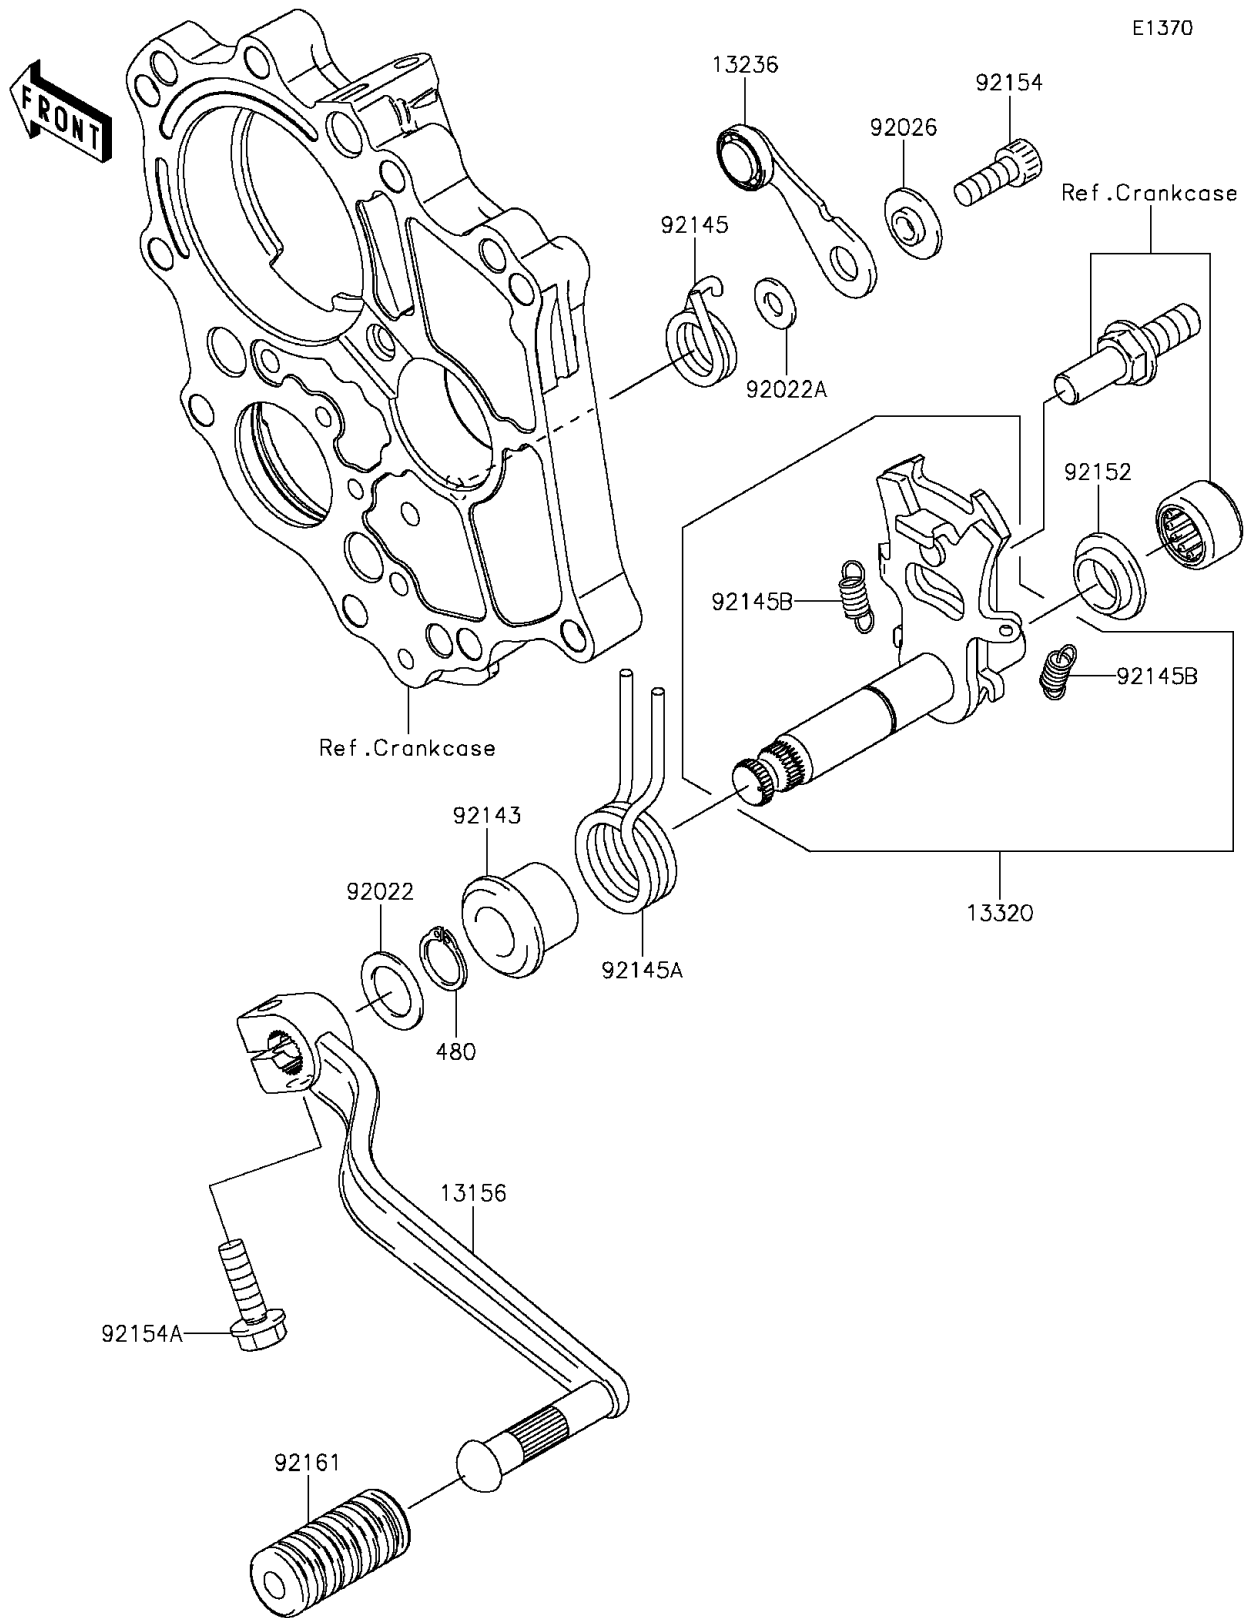

2016 NINJA® 650 ABS PARTS DIAGRAM

Gear Change Mechanism

2016 NINJA® 650 ABS PARTS LIST

Gear Change Mechanism

| ITEM NAME | PART NUMBER | QUANTITY |
|-----------|-------------|----------|
|-----------|-------------|----------|