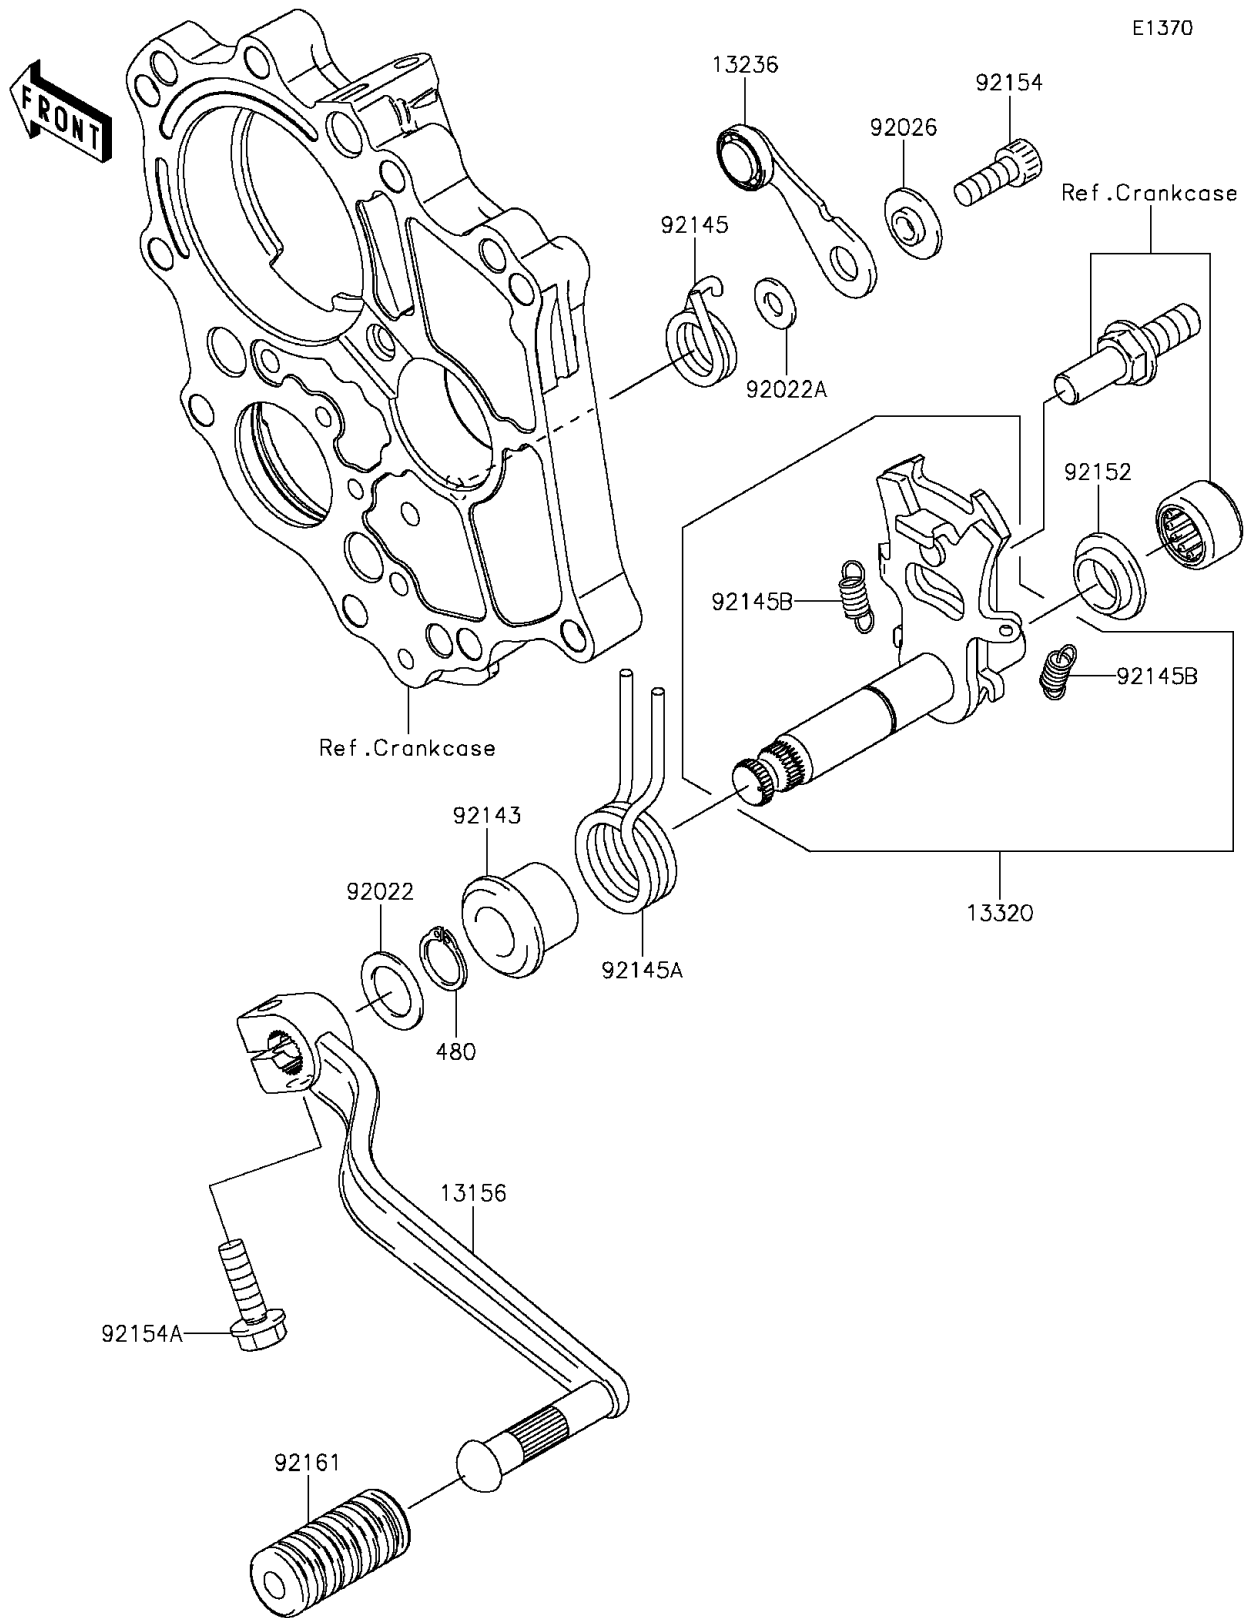

2013 NINJA® 650 ABS PARTS DIAGRAM

Gear Change Mechanism

2013 NINJA® 650 ABS PARTS LIST

Gear Change Mechanism

| ITEM NAME | PART NUMBER | QUANTITY |
|---------------------------------------|-------------|----------|
| CIRCLIP-TYPE-C,13MM (Ref # 480) | 480J1300 | 1 |
| LEVER-CHANGE,PEDAL (Ref # 13156) | 13156-0571 | 1 |
| LEVER-COMP,POSITION (Ref # 13236) | 13236-0170 | 1 |
| LEVER-ASSY,CHANGE SHAFT (Ref # 13320) | 13320-0019 | 1 |
| WASHER,13.3X20X1 (Ref # 92022) | 92022-1496 | 1 |
| WASHER,6X12.8X1.2 (Ref # 92022A) | 92022-1827 | 1 |
| SPACER (Ref # 92026) | 92026-1217 | 1 |
| COLLAR,RETURN SPRING (Ref # 92143) | 92143-1498 | 1 |
| SPRING,POSITION (Ref # 92145) | 92145-0304 | 1 |
| SPRING,RETURN (Ref # 92145A) | 92145-0326 | 1 |
| SPRING,5.5X0.7X18 (Ref # 92145B) | 92145-0703 | 1 |
| COLLAR (Ref # 92152) | 92152-1075 | 1 |
| BOLT,SOCKET,6X16 (Ref # 92154) | 92154-0235 | 1 |
| BOLT,FLANGED,6X20 (Ref # 92154A) | 92154-0786 | 1 |
| DAMPER,CHANGE PEDAL (Ref # 92161) | 92161-1300 | 1 |