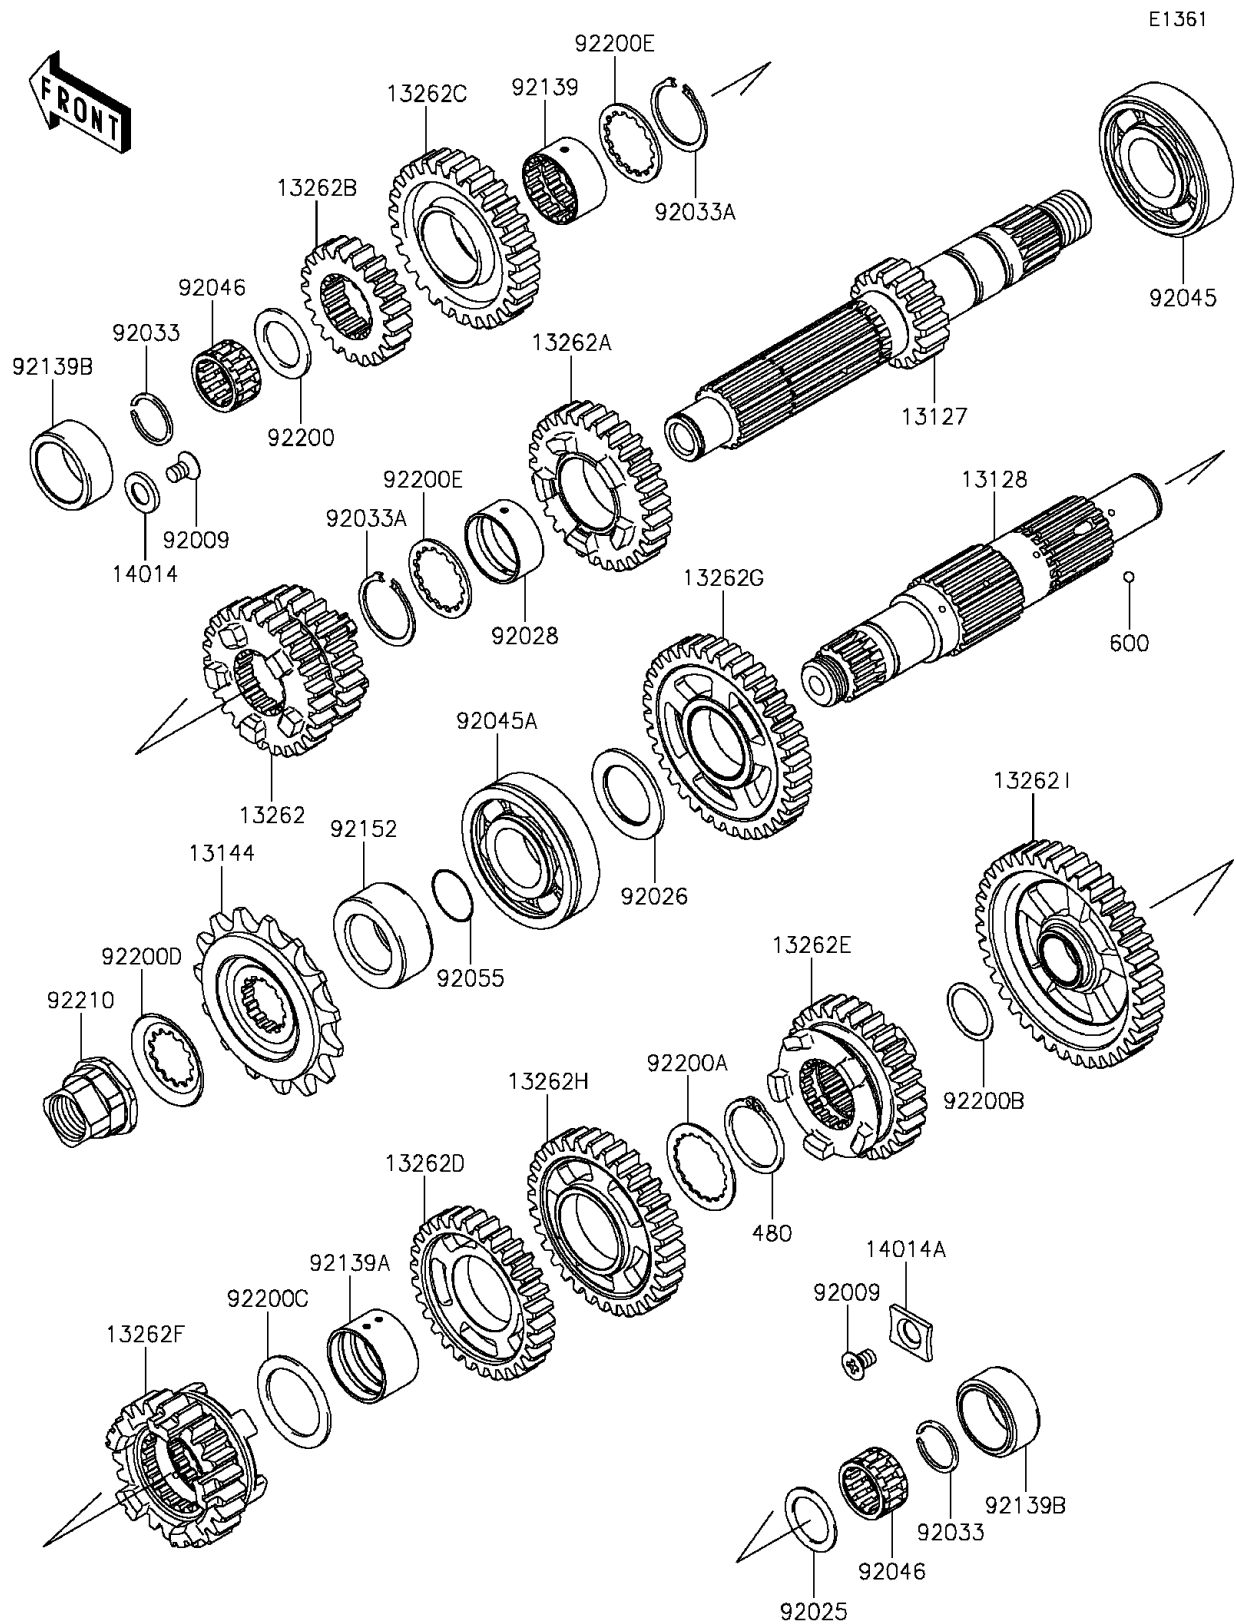

2013 NINJA® 650 ABS PARTS DIAGRAM

Transmission

2013 NINJA® 650 ABS PARTS LIST

Transmission

ITEM NAME	PART NUMBER	QUANTITY
CIRCLIP (Ref # 480)	480J2900	1
BALL-STEEL,5/32 (Ref # 600)	600A0500	1
SHAFT-TRANSMISSION INPUT,16T (Ref # 13127)	13127-0082	1
SHAFT-TRANSMISSION OUTPUT (Ref # 13128)	13128-0060	1
SPROCKET-OUTPUT,15T,#520 (Ref # 13144)	13144-0024	1
GEAR,INPUT 3RD&4TH,24T&27T (Ref # 13262)	13262-0819	1
GEAR,INPUT 5TH,29T (Ref # 13262A)	13262-0820	1
GEAR,INPUT 2ND,21T (Ref # 13262B)	13262-0821	1
GEAR,INPUT TOP,27T (Ref # 13262C)	13262-0822	1
GEAR,OUTPUT 4TH,30T (Ref # 13262D)	13262-0823	1
GEAR,OUTPUT 5TH,28T (Ref # 13262E)	13262-0824	1
GEAR,OUTPUT TOP,23T (Ref # 13262F)	13262-0825	1
GEAR,OUTPUT 2ND,36T (Ref # 13262G)	13262-0826	1
GEAR,OUTPUT 3RD,32T (Ref # 13262H)	13262-0827	1
GEAR,OUTPUT LOW,39T (Ref # 13262I)	13262-0828	1
PLATE-POSITION,9.5X17X2.3 (Ref # 14014)	14014-0019	1
PLATE-POSITION,RH (Ref # 14014A)	14014-0020	1
SCREW,6X10 (Ref # 92009)	92009-1375	1
SHIM,20.3X28X1.1 (Ref # 92025)	92025-1455	1
SPACER,25.3X39X2.0 (Ref # 92026)	92026-0715	1
BUSHING,INPUT GEAR (Ref # 92028)	92028-1449	1
RING-SNAP,20MM (Ref # 92033)	92033-015	1
RING-SNAP,25.9X30.6X1.2 (Ref # 92033A)	92033-1037	1
BEARING-BALL,25X62X17 (Ref # 92045)	92045-0042	1
BEARING-BALL,6305N2SH2 (Ref # 92045A)	92045-1224	1
BEARING-NEEDLE,KMJ20X26X13.8X1 (Ref # 92046)	92046-1185	1
RING-O,21.5X1.5 (Ref # 92055)	92055-0196	1
BUSHING,25X28.3X16.7 (Ref # 92139)	92139-0107	1
BUSHING,OUT 3RD&4TH GEAR (Ref # 92139A)	92139-0108	1

2013 NINJA® 650 ABS PARTS LIST

Transmission

ITEM NAME	PART NUMBER	QUANTITY
BUSHING,26X34X16.2 (Ref # 92139B)	92139-0713	1
COLLAR,25X40X17.2 (Ref # 92152)	92152-0972	1
WASHER,20.2X30X1.8 (Ref # 92200)	92200-0221	1
WASHER,30.3X38X1.0 (Ref # 92200A)	92200-0222	1
WASHER,20.2X25.0X0.5 (Ref # 92200B)	92200-0291	1
WASHER,29.9X40X1.5 (Ref # 92200C)	92200-0721	1
WASHER (Ref # 92200D)	92200-0851	1
WASHER,28.5X34.0X1.5 (Ref # 92200E)	92200-1240	1
NUT,M20 (Ref # 92210)	92210-0738	1