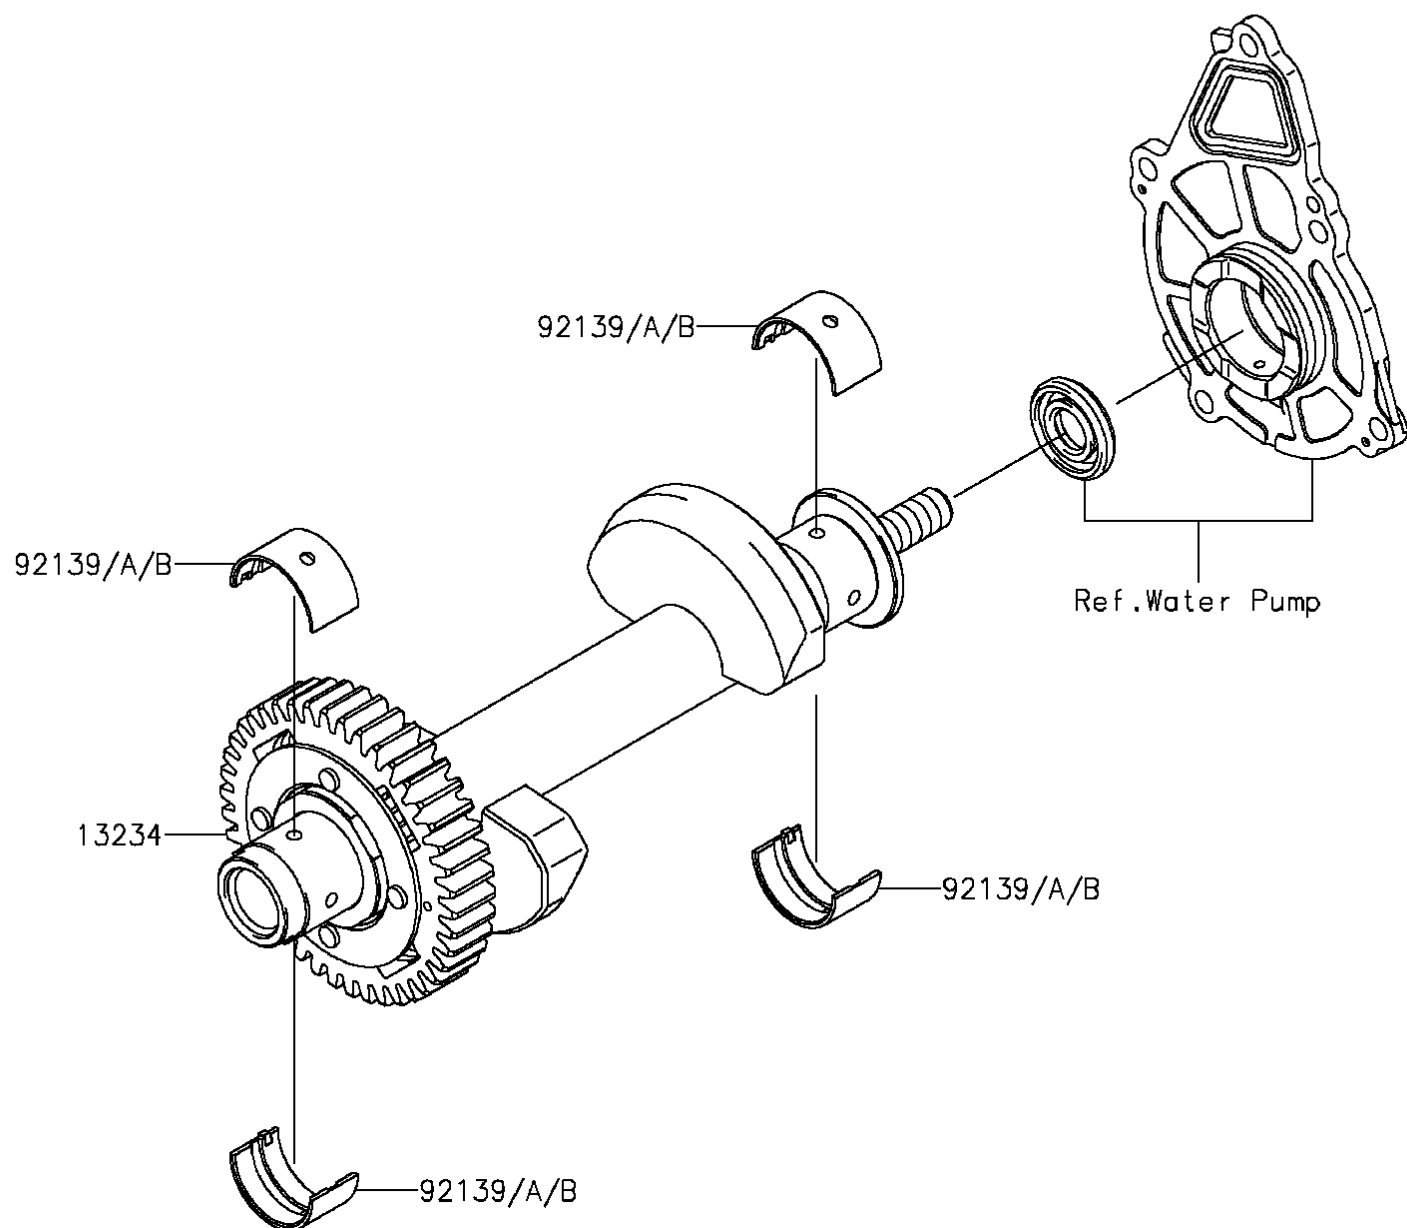

2013 NINJA® 650 ABS PARTS DIAGRAM

Balancer

E1323

2013 NINJA® 650 ABS PARTS LIST

Balancer

ITEM NAME	PART NUMBER	QUANTITY
SHAFT-COMP,BALANCER (Ref # 13234)	13234-0043	1
BUSHING,BALANCER,BLUE (Ref # 92139)	92139-0117	1
BUSHING,BALANCER,BLACK (Ref # 92139A)	92139-0118	1
BUSHING,BALANCER,BROWN (Ref # 92139B)	92139-0119	1