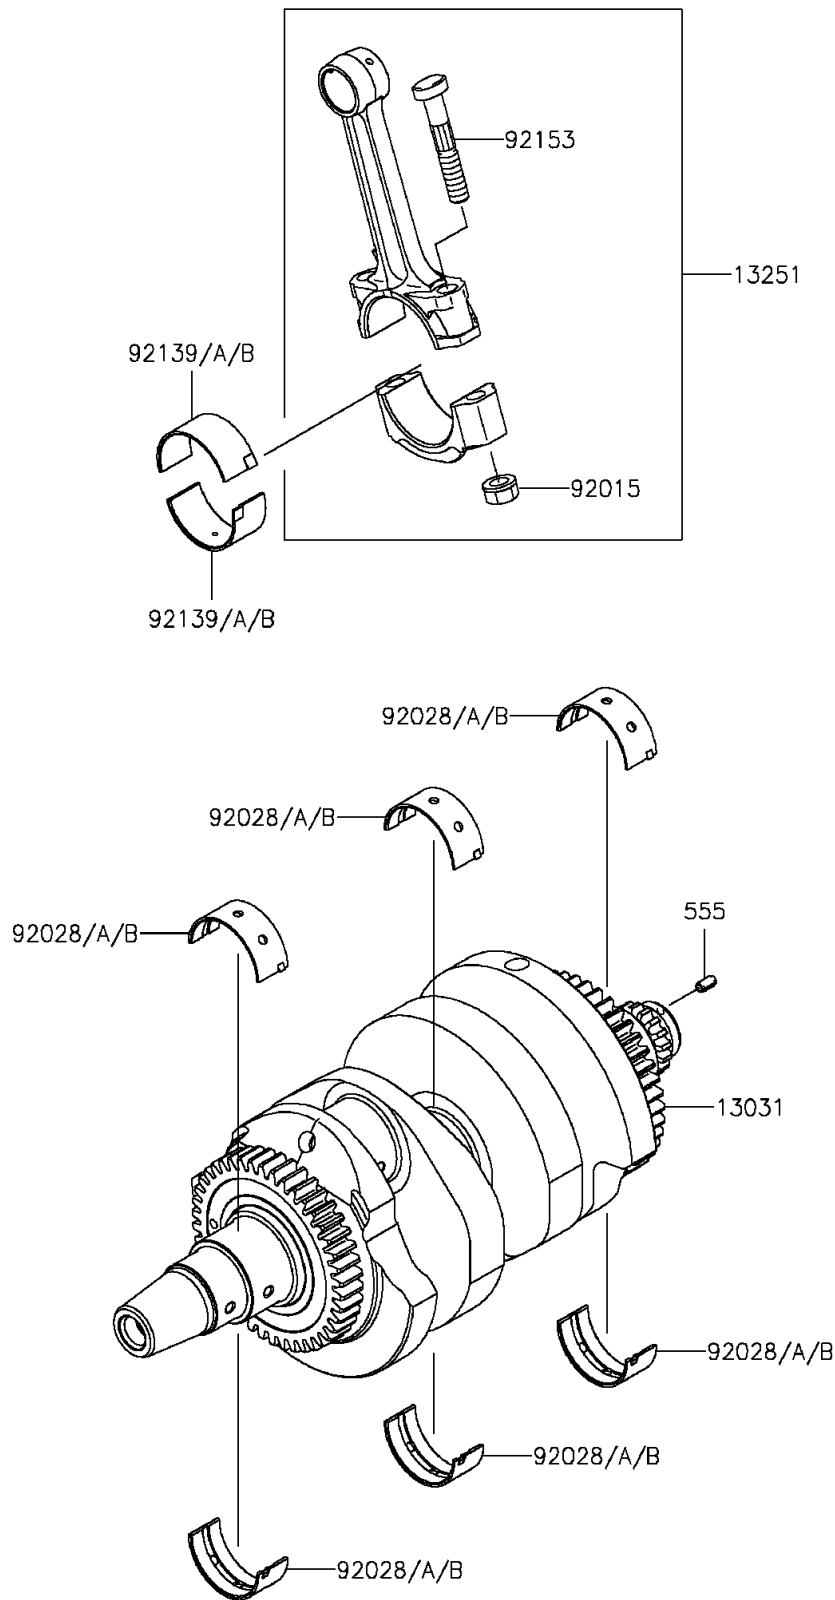

2013 NINJA® 650 ABS PARTS DIAGRAM

Crankshaft

E1321

2013 NINJA® 650 ABS PARTS LIST

Crankshaft

ITEM NAME	PART NUMBER	QUANTITY
PIN-SPRING,4X8 (Ref # 555)	555A0408	1
CRANKSHAFT-COMP (Ref # 13031)	13031-0149	1
ROD-ASSY-CONNECTING,K (Ref # 13251)	13251-0010-KK	1
NUT,FLANGED,8MM (Ref # 92015)	92015-1311	1
BUSHING,CRANKSHAFT,BLUE (Ref # 92028)	92028-1903	1
BUSHING,CRANKSHAFT,BLACK (Ref # 92028A)	92028-1904	1
BUSHING,CRANKSHAFT,BROWN (Ref # 92028B)	92028-1905	1
BUSHING,CON-ROD,BLUE (Ref # 92139)	92139-0114	1
BUSHING,CON-ROD,BLACK (Ref # 92139A)	92139-0115	1
BUSHING,CON-ROD,BROWN (Ref # 92139B)	92139-0116	1
BOLT,CON-ROD,8X49 (Ref # 92153)	92153-0957	1