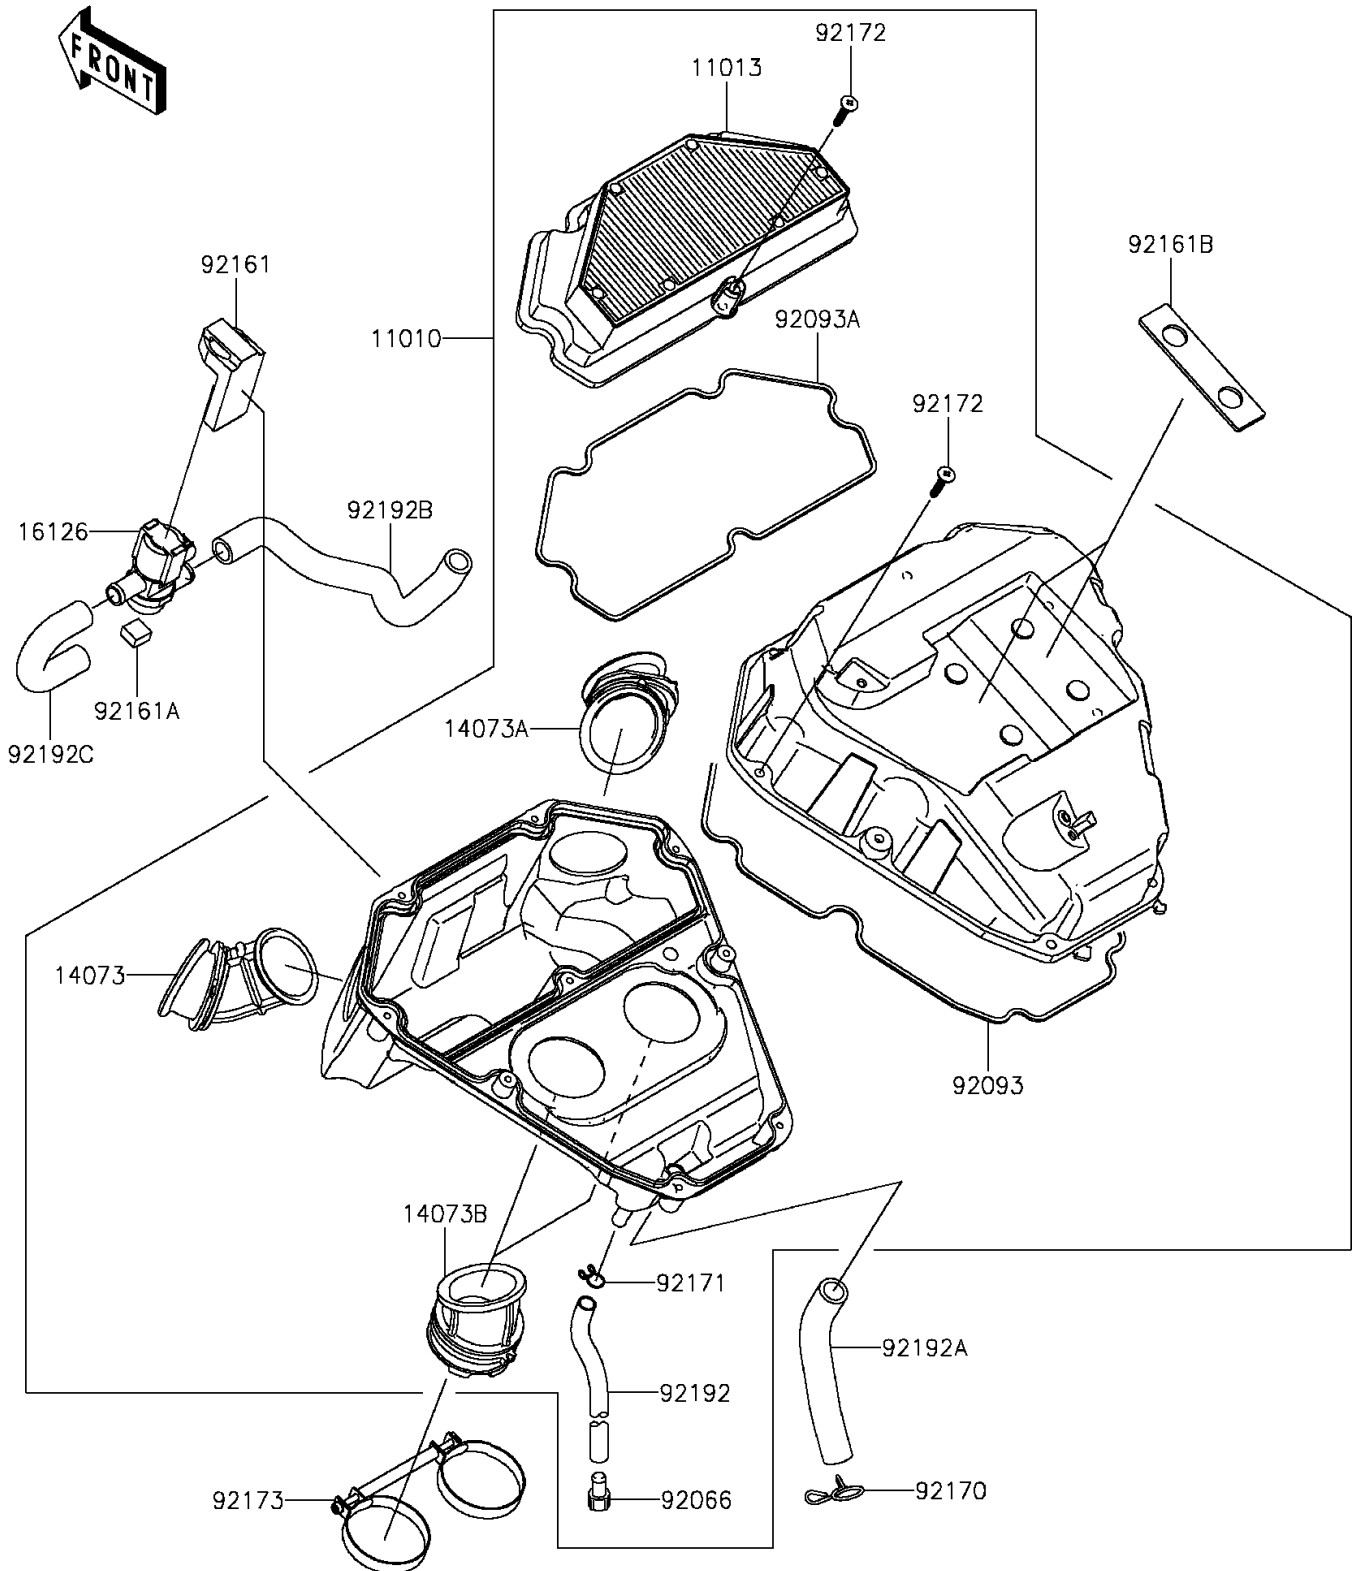

## 2013 NINJA® 650 ABS PARTS DIAGRAM

Air Cleaner

E1130

## 2013 NINJA® 650 ABS PARTS LIST

Air Cleaner

ITEM NAME	PART NUMBER	QUANTITY
FILTER-ASSY-AIR (Ref # 11010)	11010-0704	1
ELEMENT-AIR FILTER (Ref # 11013)	11013-0713	1
DUCT,INTAKE,LH (Ref # 14073)	14073-0705	1
DUCT,INTAKE,RH (Ref # 14073A)	14073-0706	1
DUCT (Ref # 14073B)	14073-0728	1
VALVE,AIR SWITING (Ref # 16126)	16126-0019	1
PLUG,DRAIN,8.5X15 (Ref # 92066)	92066-0127	1
SEAL (Ref # 92093)	92093-0566	1
SEAL (Ref # 92093A)	92093-0567	1
DAMPER (Ref # 92161)	92161-0309	1
DAMPER (Ref # 92161A)	92161-1374	1
DAMPER (Ref # 92161B)	92161-1428	1
CLAMP (Ref # 92170)	92170-1017	1
CLAMP,DRAIN (Ref # 92171)	92171-1584	1
SCREW,TAPPING,5X25 (Ref # 92172)	92172-0772	1
CLAMP (Ref # 92173)	92173-0720	1
TUBE,8X12X245 (Ref # 92192)	92192-0709	1
TUBE,BREATHER (Ref # 92192A)	92192-0958	1
TUBE,A/C-ASV (Ref # 92192B)	92192-0959	1
TUBE,ASV-HEAD (Ref # 92192C)	92192-0960	1