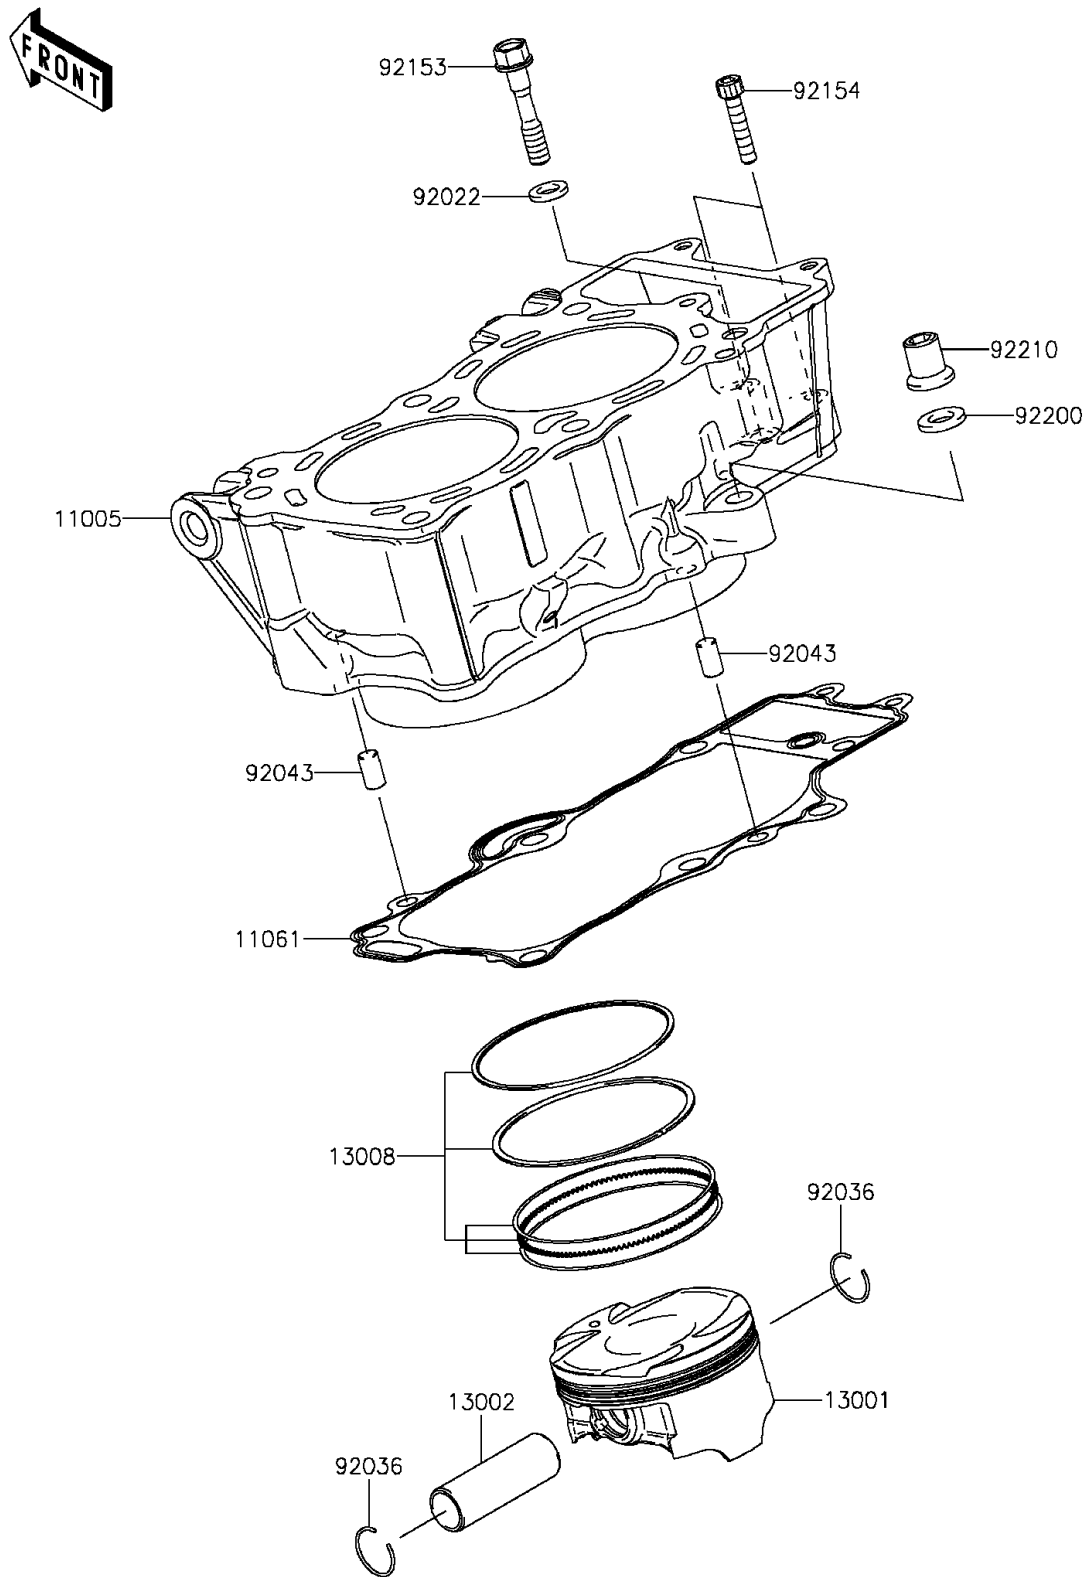

2013 NINJA® 650 ABS PARTS DIAGRAM

Cylinder/Piston(s)

E1120

2013 NINJA® 650 ABS PARTS LIST

Cylinder/Piston(s)

ITEM NAME	PART NUMBER	QUANTITY
CYLINDER-ENGINE (Ref # 11005)	11005-0580	1
GASKET,CYLINDER BASE (Ref # 11061)	11061-0171	1
PISTON-ENGINE (Ref # 13001)	13001-0733	1
PIN-PISTON (Ref # 13002)	13002-0007	1
RING-SET-PISTON (Ref # 13008)	13008-1196	1
WASHER,9X15.5X2 (Ref # 92022)	92022-1401	1
RING-SNAP,PISTON PIN (Ref # 92036)	92036-008	1
PIN,8X14 (Ref # 92043)	92043-1567	1
BOLT,8X43 (Ref # 92153)	92153-1011	1
BOLT,SOCKET,6X30 (Ref # 92154)	92154-0116	1
WASHER,10.5X19X2.3 (Ref # 92200)	92200-0363	1
NUT (Ref # 92210)	92210-0223	1