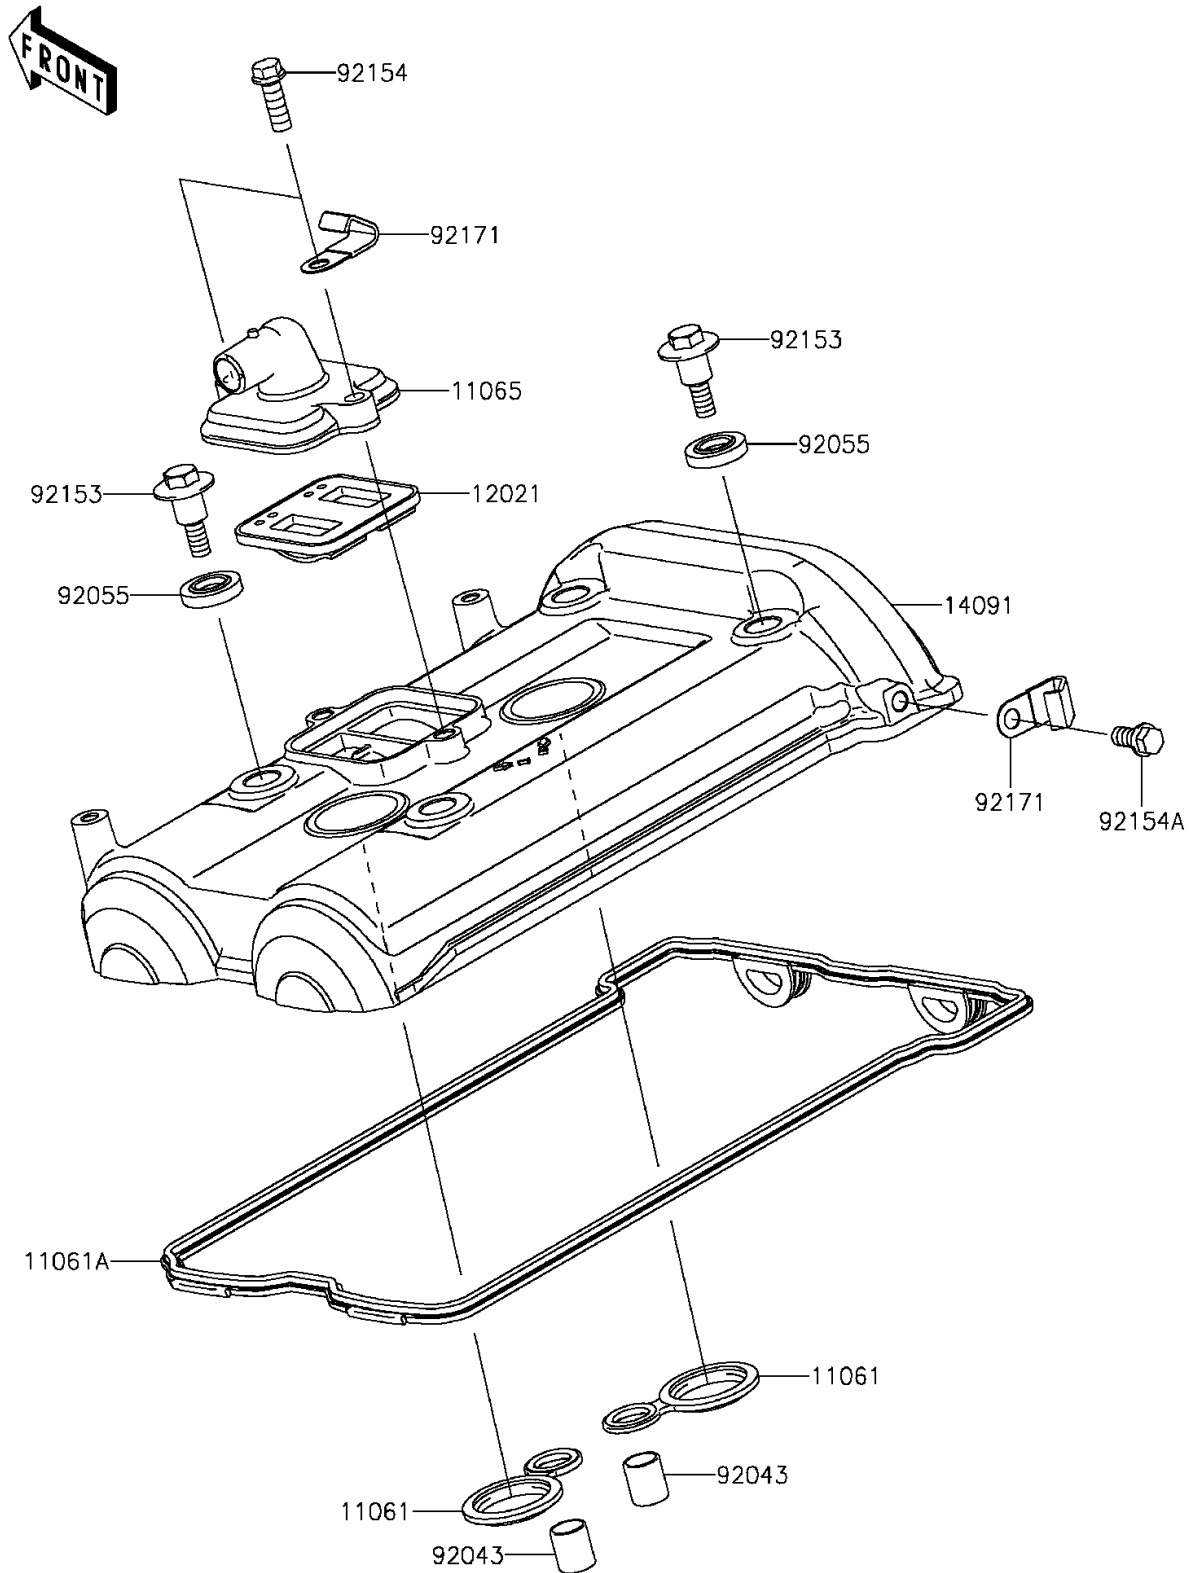

## 2016 NINJA® 650 ABS PARTS DIAGRAM

Cylinder Head Cover

E1112

## 2016 NINJA® 650 ABS PARTS LIST

Cylinder Head Cover

ITEM NAME	PART NUMBER	QUANTITY
-----------	-------------	----------