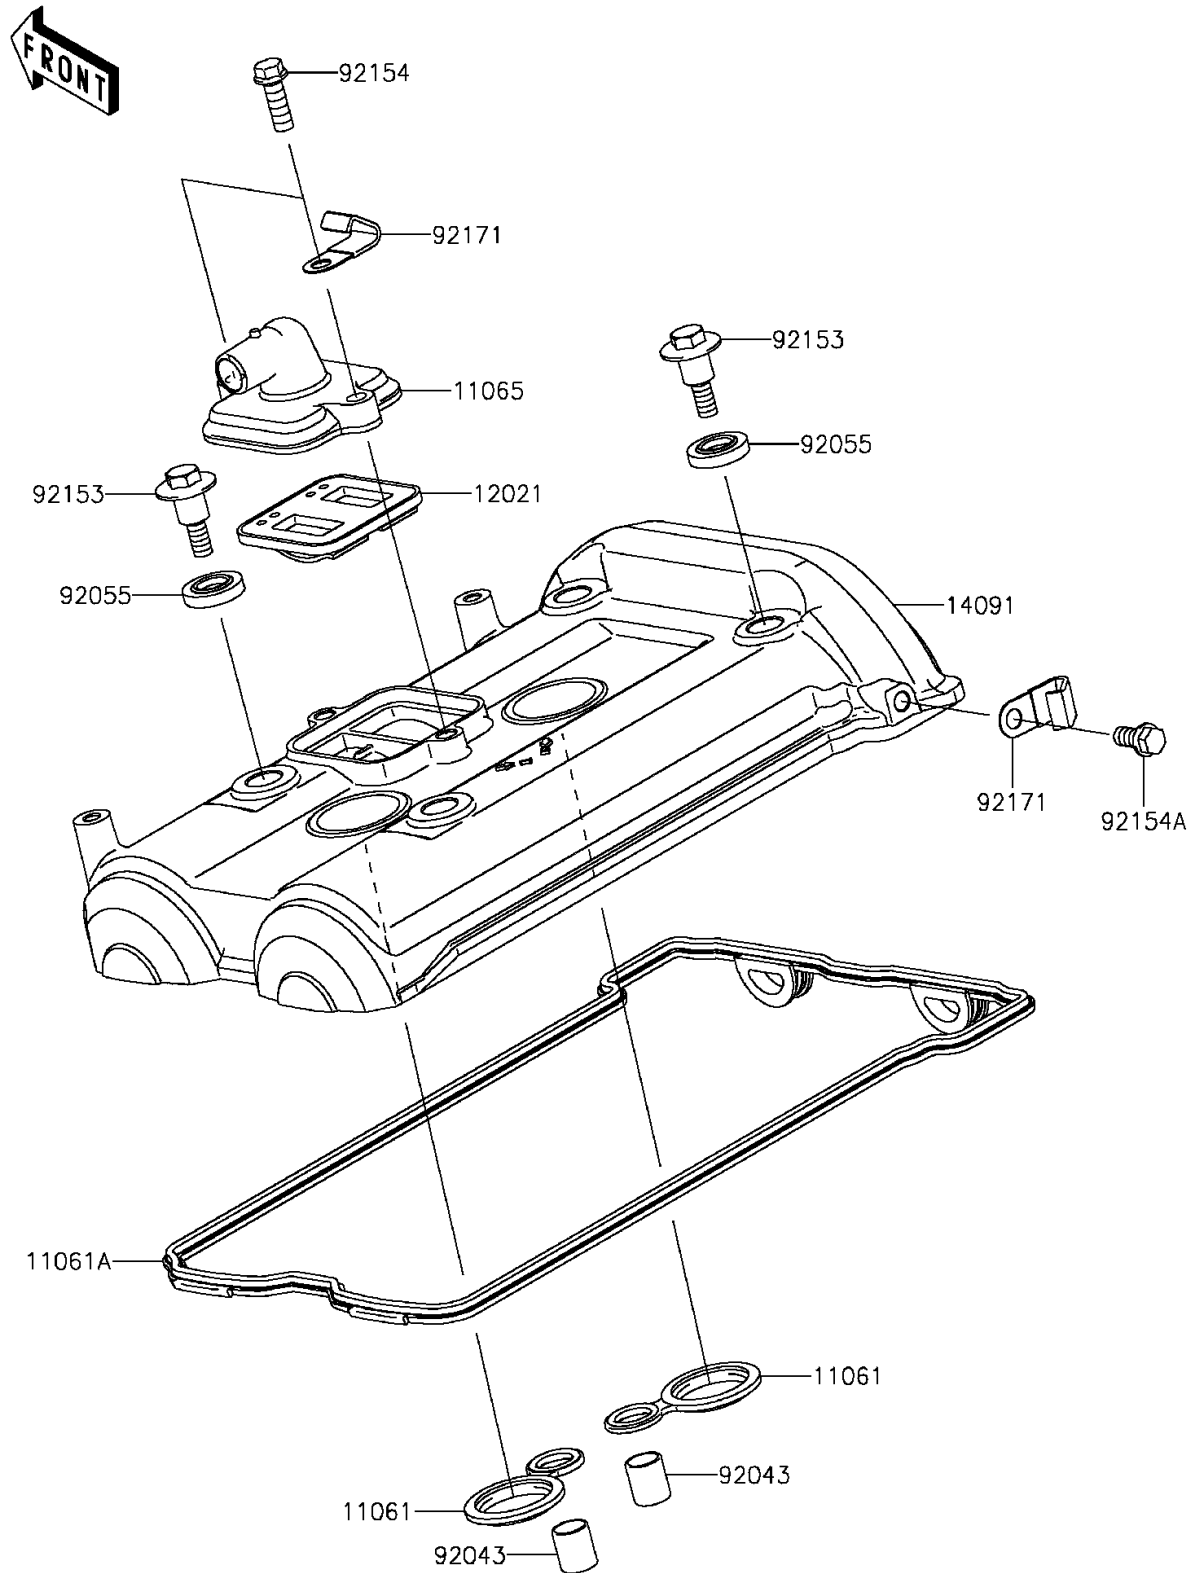

2013 NINJA® 650 ABS PARTS DIAGRAM

Cylinder Head Cover

E1112

2013 NINJA® 650 ABS PARTS LIST

Cylinder Head Cover

ITEM NAME	PART NUMBER	QUANTITY
GASKET,SPARK PLUG HOLE (Ref # 11061)	11061-0105	1
GASKET,HEAD COVER (Ref # 11061A)	11061-0170	1
CAP (Ref # 11065)	11065-0709	1
VALVE-ASSY-REED (Ref # 12021)	12021-0708	1
COVER,HEAD (Ref # 14091)	14091-1702	1
PIN,10.1X12X14 (Ref # 92043)	92043-4009	1
RING-O,HEAD COVER BOLT (Ref # 92055)	92055-0195	1
BOLT,HEAD COVER (Ref # 92153)	92153-0793	1
BOLT,FLANGED,6X18 (Ref # 92154)	92154-1775	1
BOLT,FLANGED,6X12 (Ref # 92154A)	92154-1776	1
CLAMP (Ref # 92171)	92171-0813	1