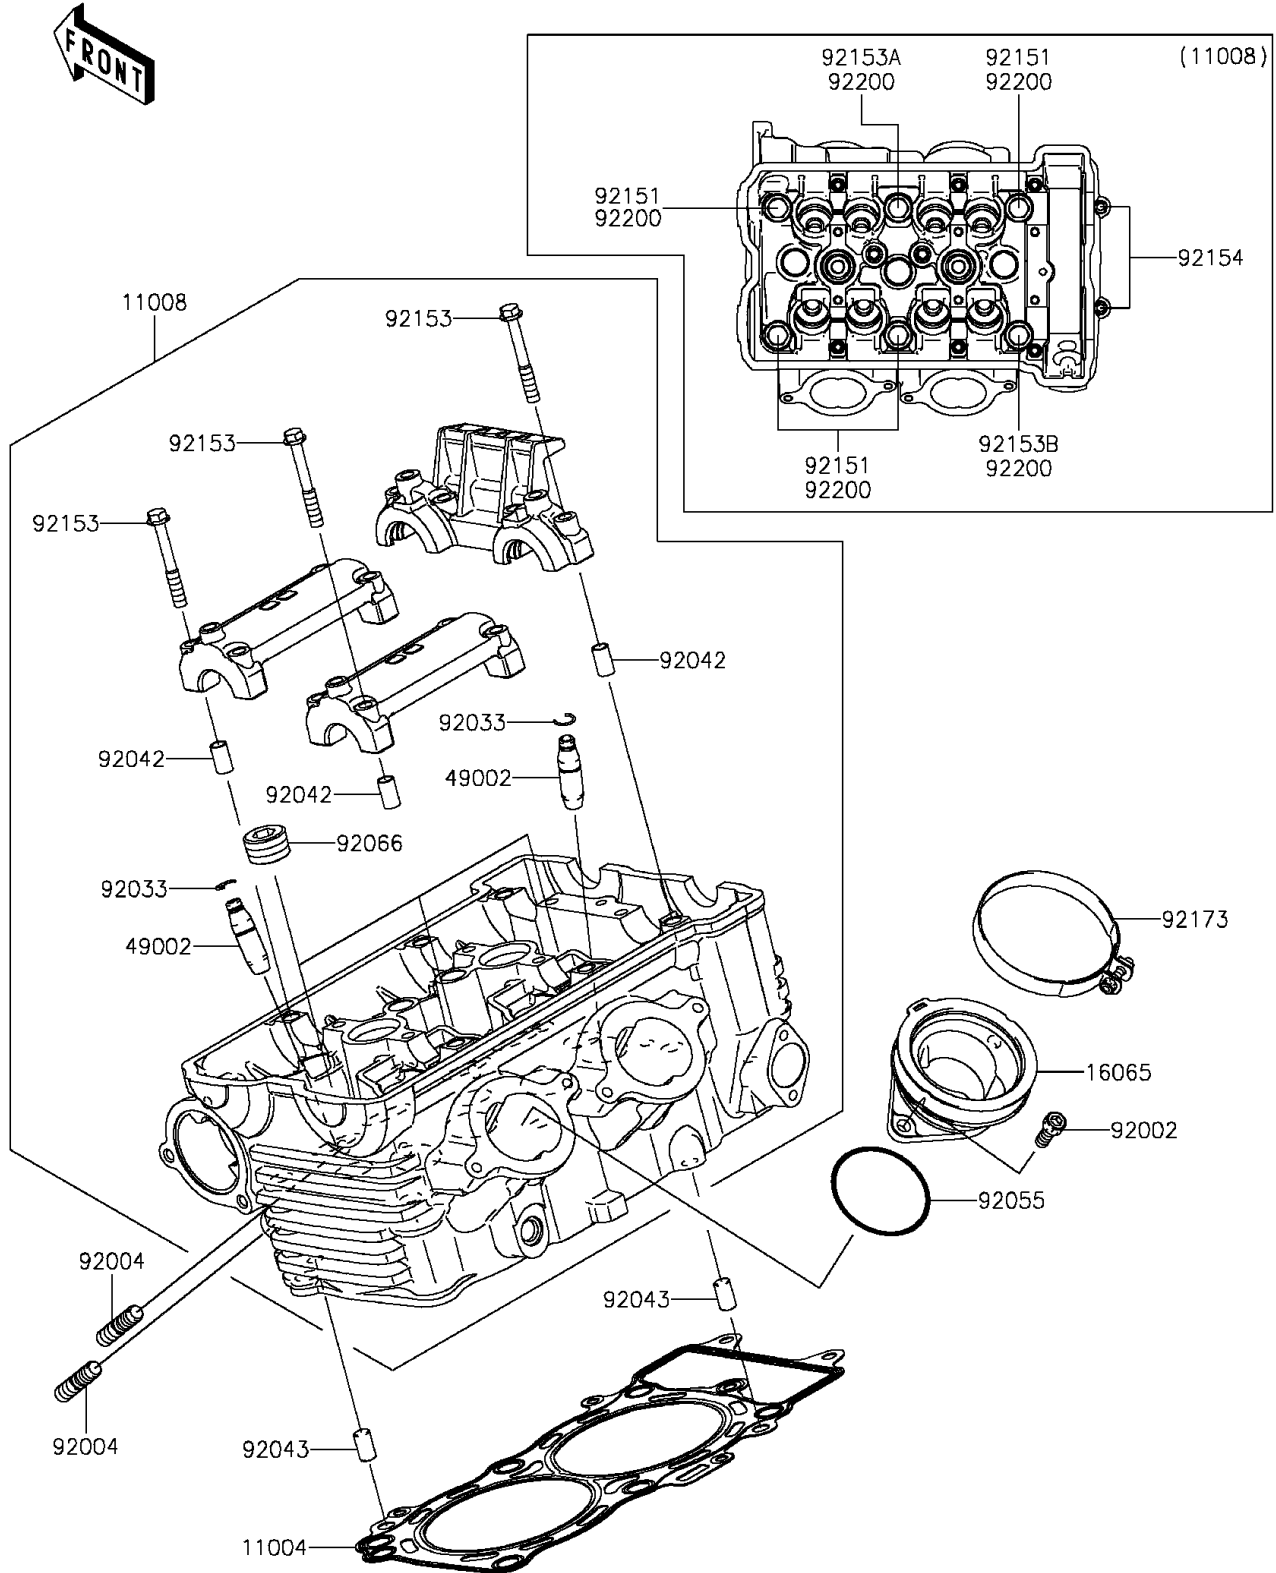

2013 NINJA® 650 ABS PARTS DIAGRAM

Cylinder Head

E1111

2013 NINJA® 650 ABS PARTS LIST

Cylinder Head

ITEM NAME	PART NUMBER	QUANTITY
GASKET-HEAD (Ref # 11004)	11004-0064	1
HEAD-COMP-CYLINDER (Ref # 11008)	11008-0716	1
HOLDER,THROTTLE BODY (Ref # 16065)	16065-0024	1
GUIDE-VALVE (Ref # 49002)	49002-1116	1
BOLT,6X16 (Ref # 92002)	92002-1143	1
STUD,8X22 (Ref # 92004)	92004-0025	1
RING-SNAP (Ref # 92033)	92033-1247	1
PIN,DOWEL,6.3X8X14 (Ref # 92042)	92042-007	1
PIN,8X14 (Ref # 92043)	92043-1567	1
RING-O,47X1.9 (Ref # 92055)	92055-1600	1
PLUG,PT1/2X12.5 (Ref # 92066)	92066-0002	1
BOLT,10X158 (Ref # 92151)	92151-1152	1
BOLT,6X45 (Ref # 92153)	92153-0339	1
BOLT,FLANGED-SMALL,10X176 (Ref # 92153A)	92153-0972	1
BOLT,FLANGED-SMALL,10X80 (Ref # 92153B)	92153-1321	1
BOLT,SOCKET,6X30 (Ref # 92154)	92154-0116	1
CLAMP (Ref # 92173)	92173-0239	1
WASHER,10.5X19X2.3 (Ref # 92200)	92200-0363	1