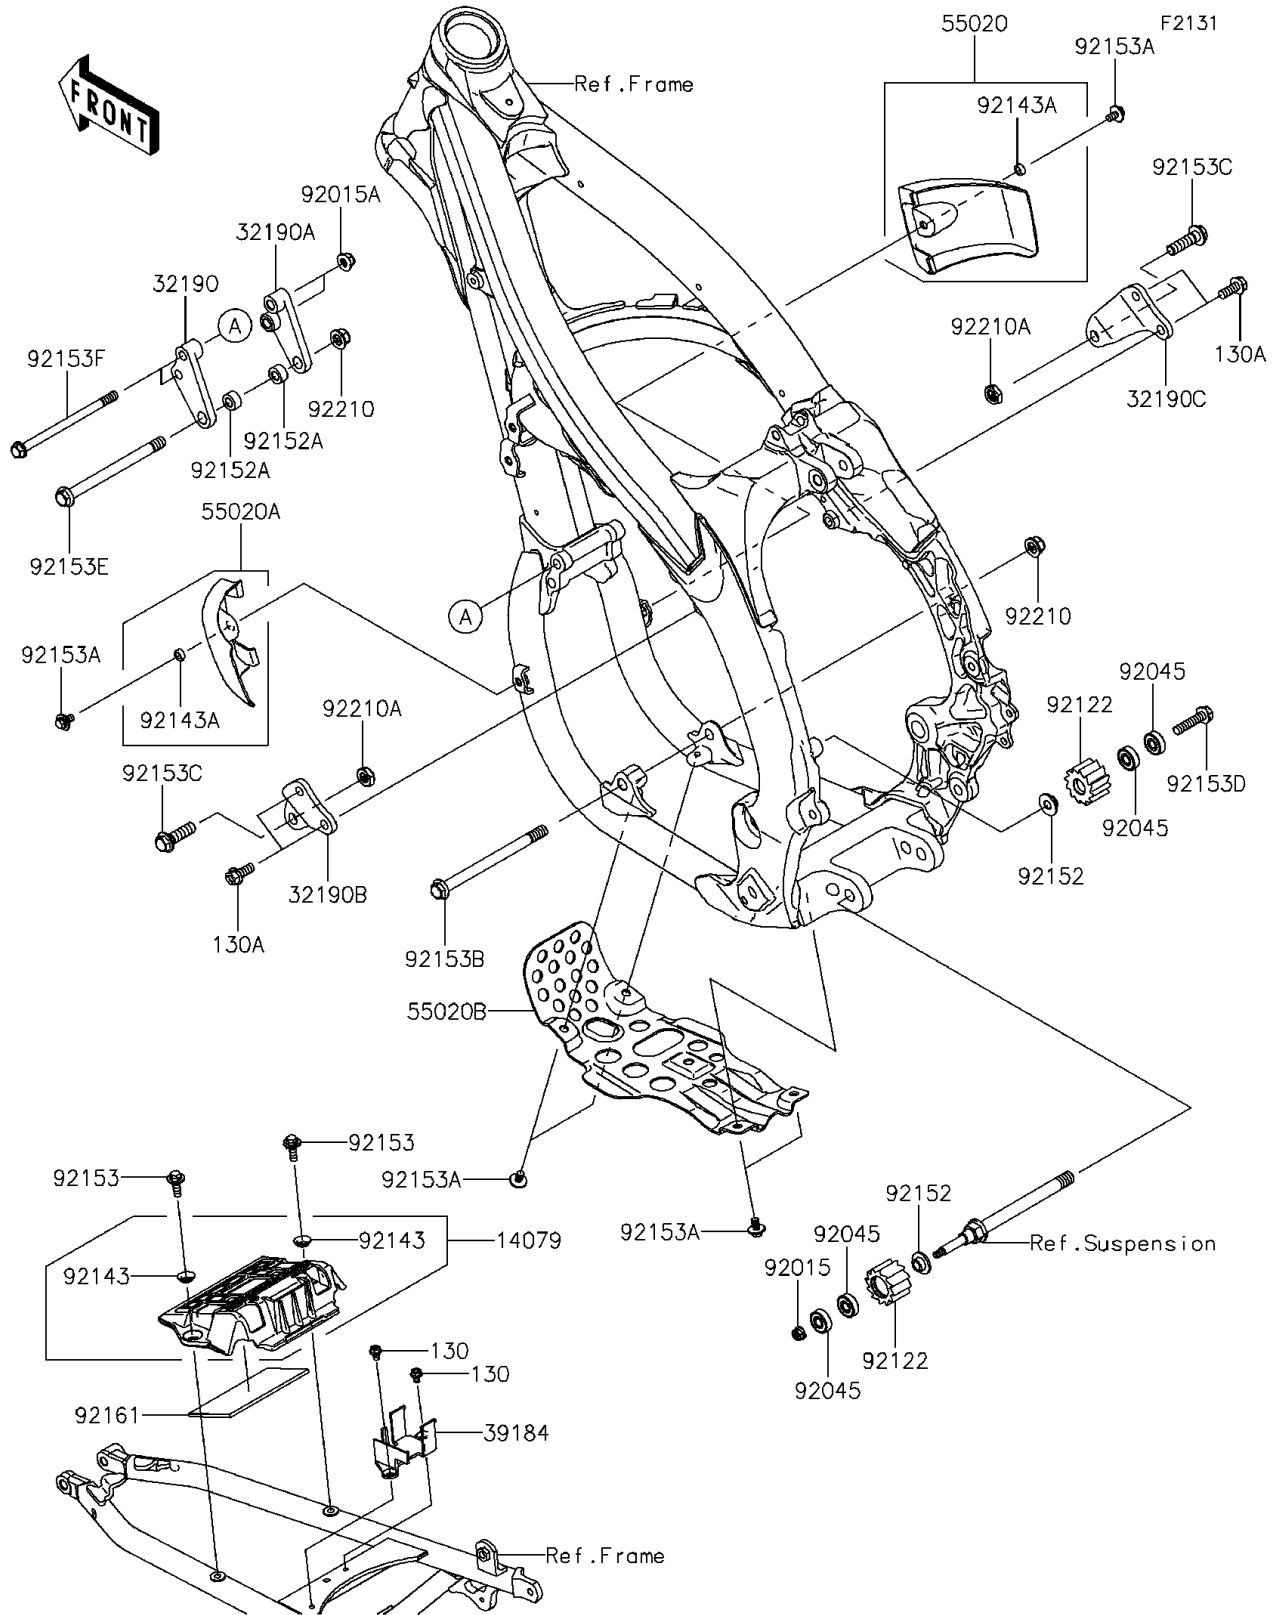

2014 KLX450R (Australian) PARTS DIAGRAM

Frame Fittings

2014 KLX450R (Australian) PARTS LIST

Frame Fittings

ITEM NAME	PART NUMBER	QUANTITY
BOLT-FLANGED,5X10 (Ref # 130)	130BA0510	1
BOLT-FLANGED,8X18 (Ref # 130A)	130CA0818	1
HOLDER-ASSY,BATTERY (Ref # 14079)	14079-0026	1
BRACKET-ENGINE,FR (Ref # 32190)	32190-0330	1
BRACKET-ENGINE,FR (Ref # 32190A)	32190-0331	1
BRACKET-ENGINE,UPP,LH (Ref # 32190B)	32190-0351	1
BRACKET-ENGINE,UPP,RH (Ref # 32190C)	32190-0352	1
BRACKET-ASSY,SWITCH&RELAY (Ref # 39184)	39184-0008	1
GUARD,ENGINE,RH,EBONY (Ref # 55020)	55020-0179-6C	1
GUARD,ENGINE,LH,EBONY (Ref # 55020A)	55020-0313-6C	1
GUARD,SKID (Ref # 55020B)	55020-0369	1
NUT,LOCK,FLANGED,6MM (Ref # 92015)	92015-1339	1
NUT,8MM (Ref # 92015A)	92015-1432	1
BEARING-BALL,608LLU/2A (Ref # 92045)	92045-0060	1
ROLLER,CHAIN GUIDE (Ref # 92122)	92122-0016	1
COLLAR (Ref # 92143)	92143-1196	1
COLLAR (Ref # 92143A)	92143-1307	1
COLLAR (Ref # 92152)	92152-0459	1
COLLAR,10.2X20X10 (Ref # 92152A)	92152-0595	1
BOLT,6X20 (Ref # 92153)	92153-0502	1
BOLT,6X12 (Ref # 92153A)	92153-0503	1
BOLT,FLANGED,10X137 (Ref # 92153B)	92153-0704	1
BOLT,FLANGED,10X35 (Ref # 92153C)	92153-0802	1
BOLT,FLANGED,8X35 (Ref # 92153D)	92153-1652	1
BOLT,FLANGED,10X128 (Ref # 92153E)	92153-1869	1
BOLT,FLANGED,8X126 (Ref # 92153F)	92153-1870	1
DAMPER (Ref # 92161)	92161-0456	1
NUT,LOCK,FLANGED,10MM (Ref # 92210)	92210-1080	1
NUT,LOCK,10MM (Ref # 92210A)	92210-1184	1