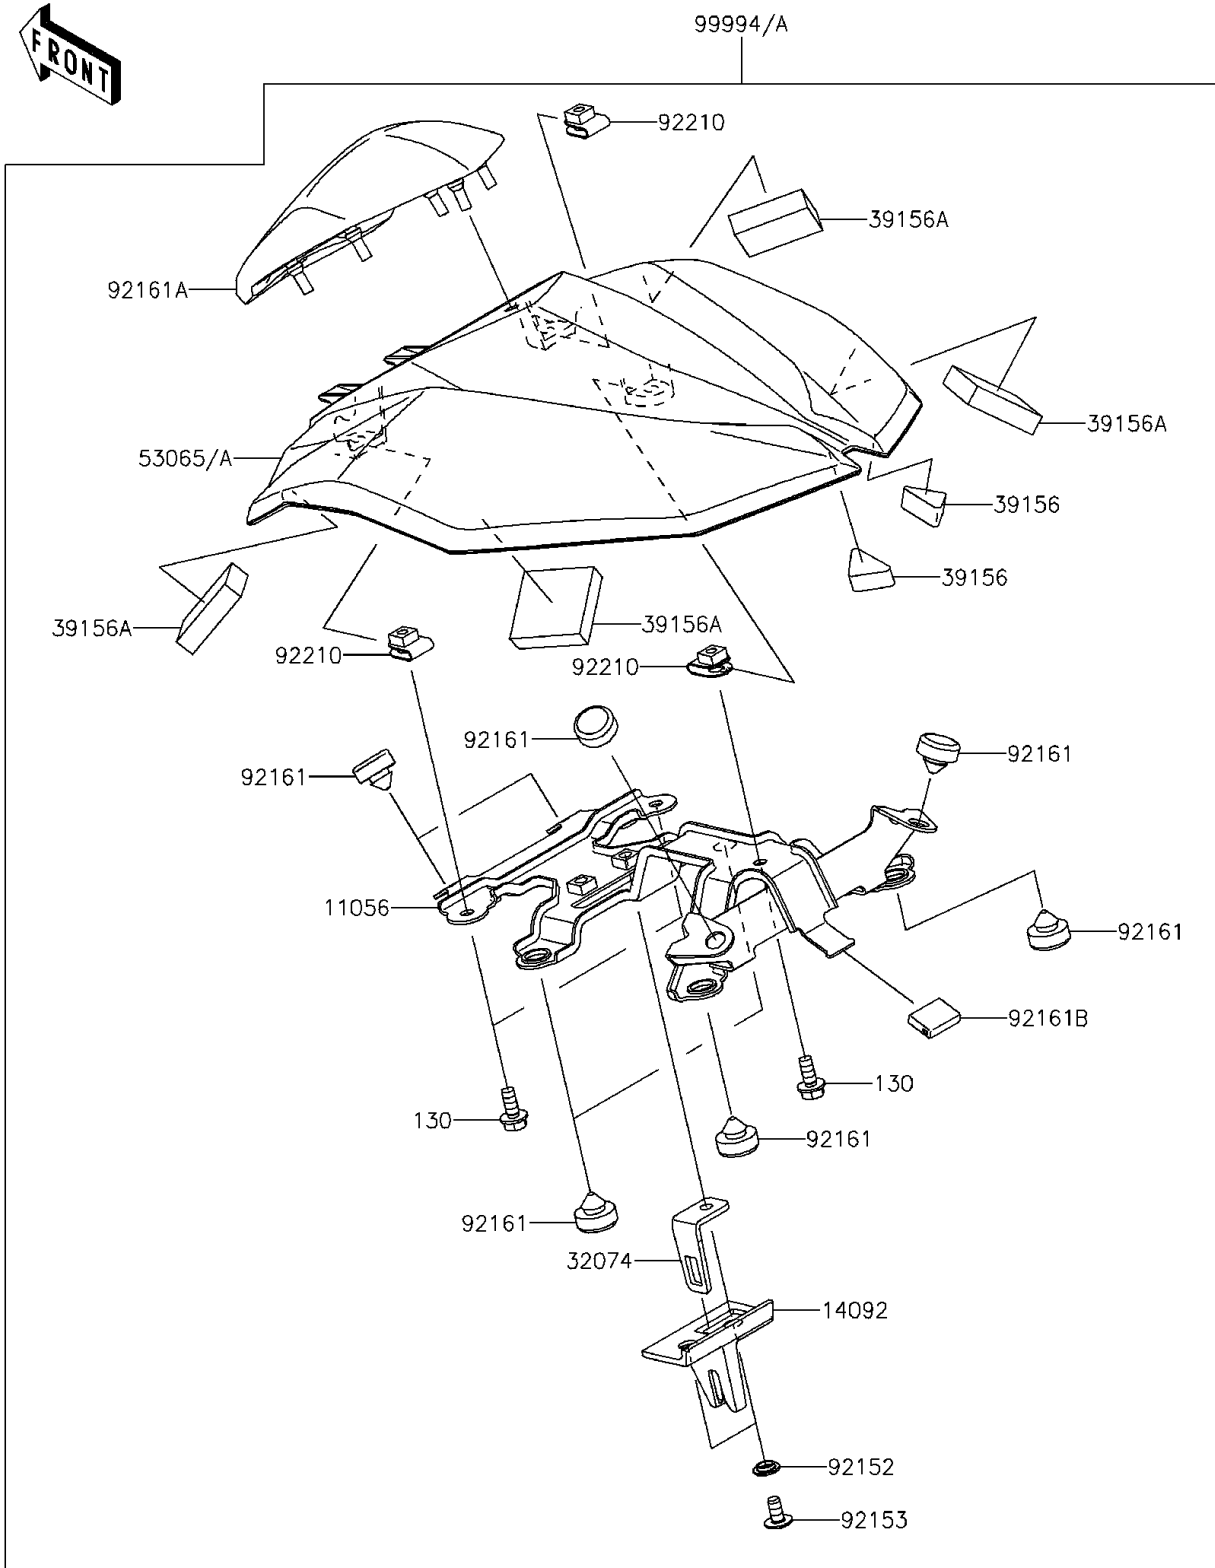

2016 Z800 ABS PARTS DIAGRAM

Accessory(Single Seat Cover)

F2910A

2016 Z800 ABS PARTS LIST

Accessory(Single Seat Cover)

ITEM NAME	PART NUMBER	QUANTITY
-----------	-------------	----------