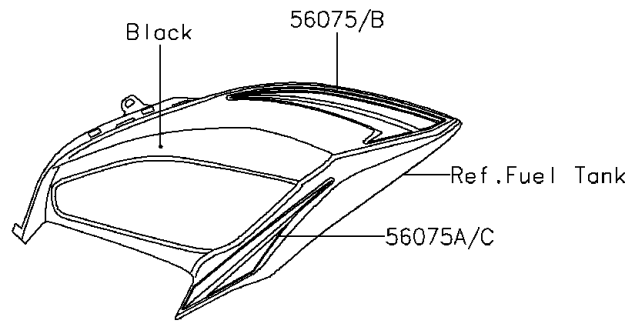

2016 Z800 ABS PARTS DIAGRAM

Decals(Ebony)

F2861B

2016 Z800 ABS PARTS LIST

Decals(Ebony)

ITEM NAME	PART NUMBER	QUANTITY
-----------	-------------	----------