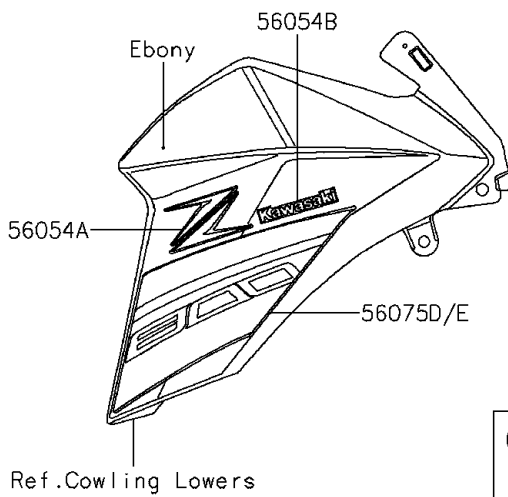

2016 Z800 ABS PARTS DIAGRAM

Decals(Ebony)

F2861B

2016 Z800 ABS PARTS LIST

Decals(Ebony)

ITEM NAME	PART NUMBER	QUANTITY
-----------	-------------	----------