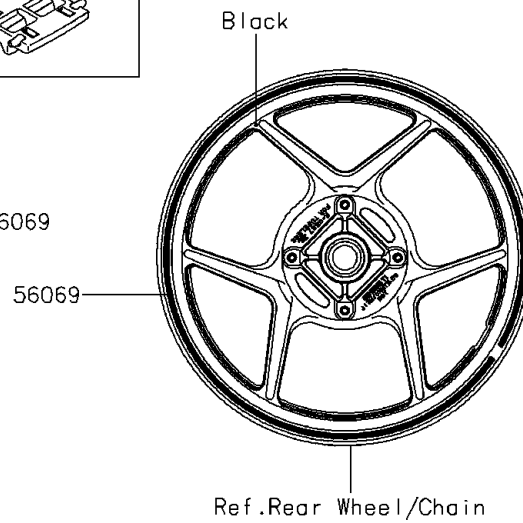

2016 Z800 ABS PARTS DIAGRAM

Decals(Ebony)

F2861B

2016 Z800 ABS PARTS LIST

Decals(Ebony)

ITEM NAME	PART NUMBER	QUANTITY
-----------	-------------	----------