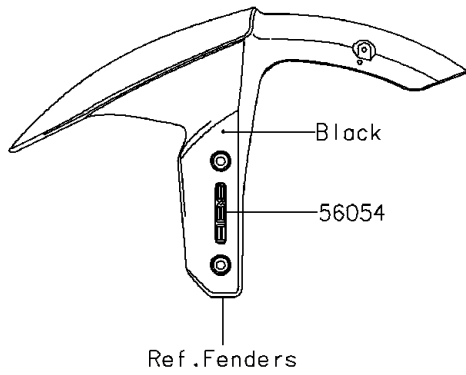

2016 Z800 ABS PARTS DIAGRAM

Decals(Ebony)

F2861B

2016 Z800 ABS PARTS LIST

Decals(Ebony)

ITEM NAME	PART NUMBER	QUANTITY
-----------	-------------	----------