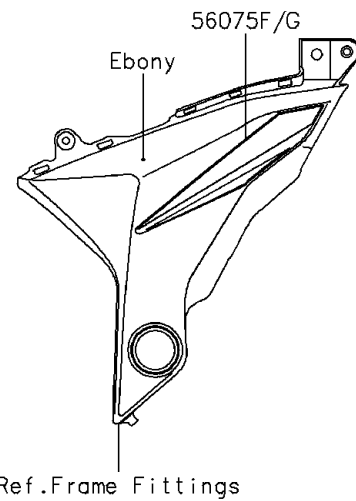

2016 Z800 ABS PARTS DIAGRAM

Decals(Ebony)

F2861B

2016 Z800 ABS PARTS LIST

Decals(Ebony)

ITEM NAME	PART NUMBER	QUANTITY
-----------	-------------	----------