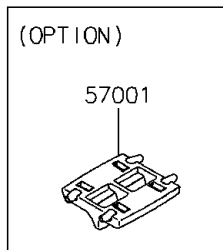

2016 Z800 ABS PARTS DIAGRAM

Decals(Ebony)

F2861B

2016 Z800 ABS PARTS LIST

Decals(Ebony)

ITEM NAME	PART NUMBER	QUANTITY
-----------	-------------	----------