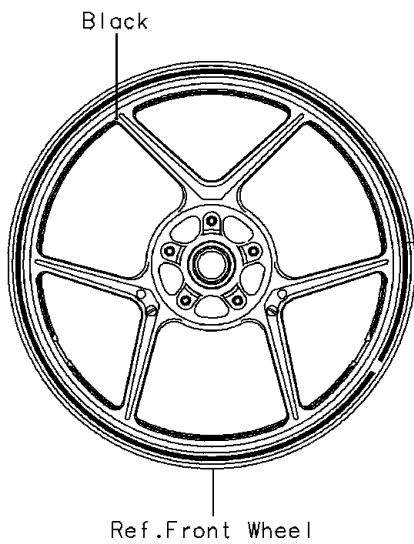

2016 Z800 ABS PARTS DIAGRAM

Decals(Ebony)

F2861B

2016 Z800 ABS PARTS LIST

Decals(Ebony)

ITEM NAME	PART NUMBER	QUANTITY
-----------	-------------	----------