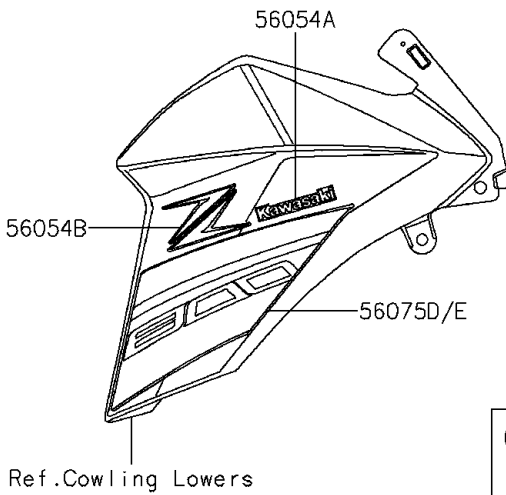

2016 Z800 ABS PARTS DIAGRAM

Decals(Red)

F2861

2016 Z800 ABS PARTS LIST

Decals(Red)

ITEM NAME	PART NUMBER	QUANTITY
-----------	-------------	----------