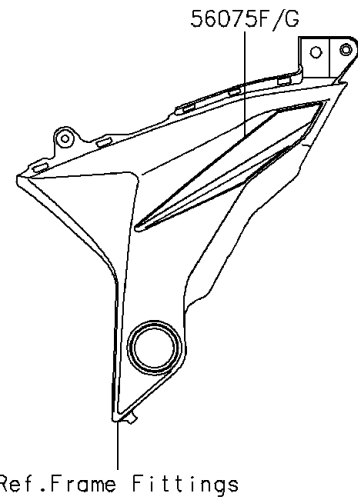

2016 Z800 ABS PARTS DIAGRAM

Decals(Red)

F2861

2016 Z800 ABS PARTS LIST

Decals(Red)

ITEM NAME	PART NUMBER	QUANTITY
-----------	-------------	----------