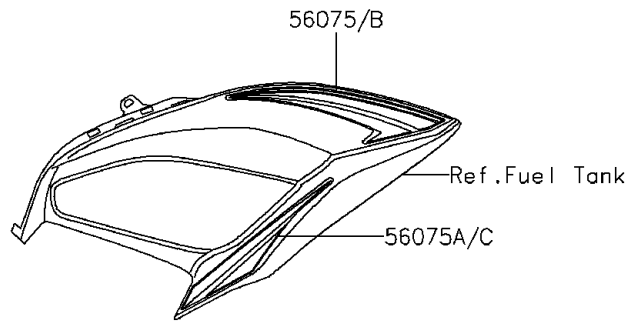

2016 Z800 ABS PARTS DIAGRAM

Decals(Red)

F2861

2016 Z800 ABS PARTS LIST

Decals(Red)

ITEM NAME	PART NUMBER	QUANTITY
-----------	-------------	----------