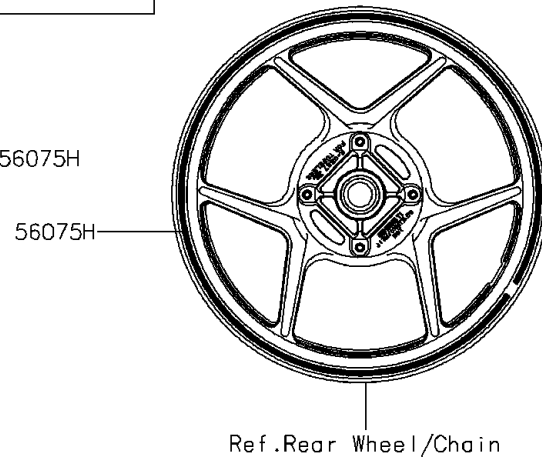

2016 Z800 ABS PARTS DIAGRAM

Decals(Red)

F2861

2016 Z800 ABS PARTS LIST

Decals(Red)

ITEM NAME	PART NUMBER	QUANTITY
-----------	-------------	----------