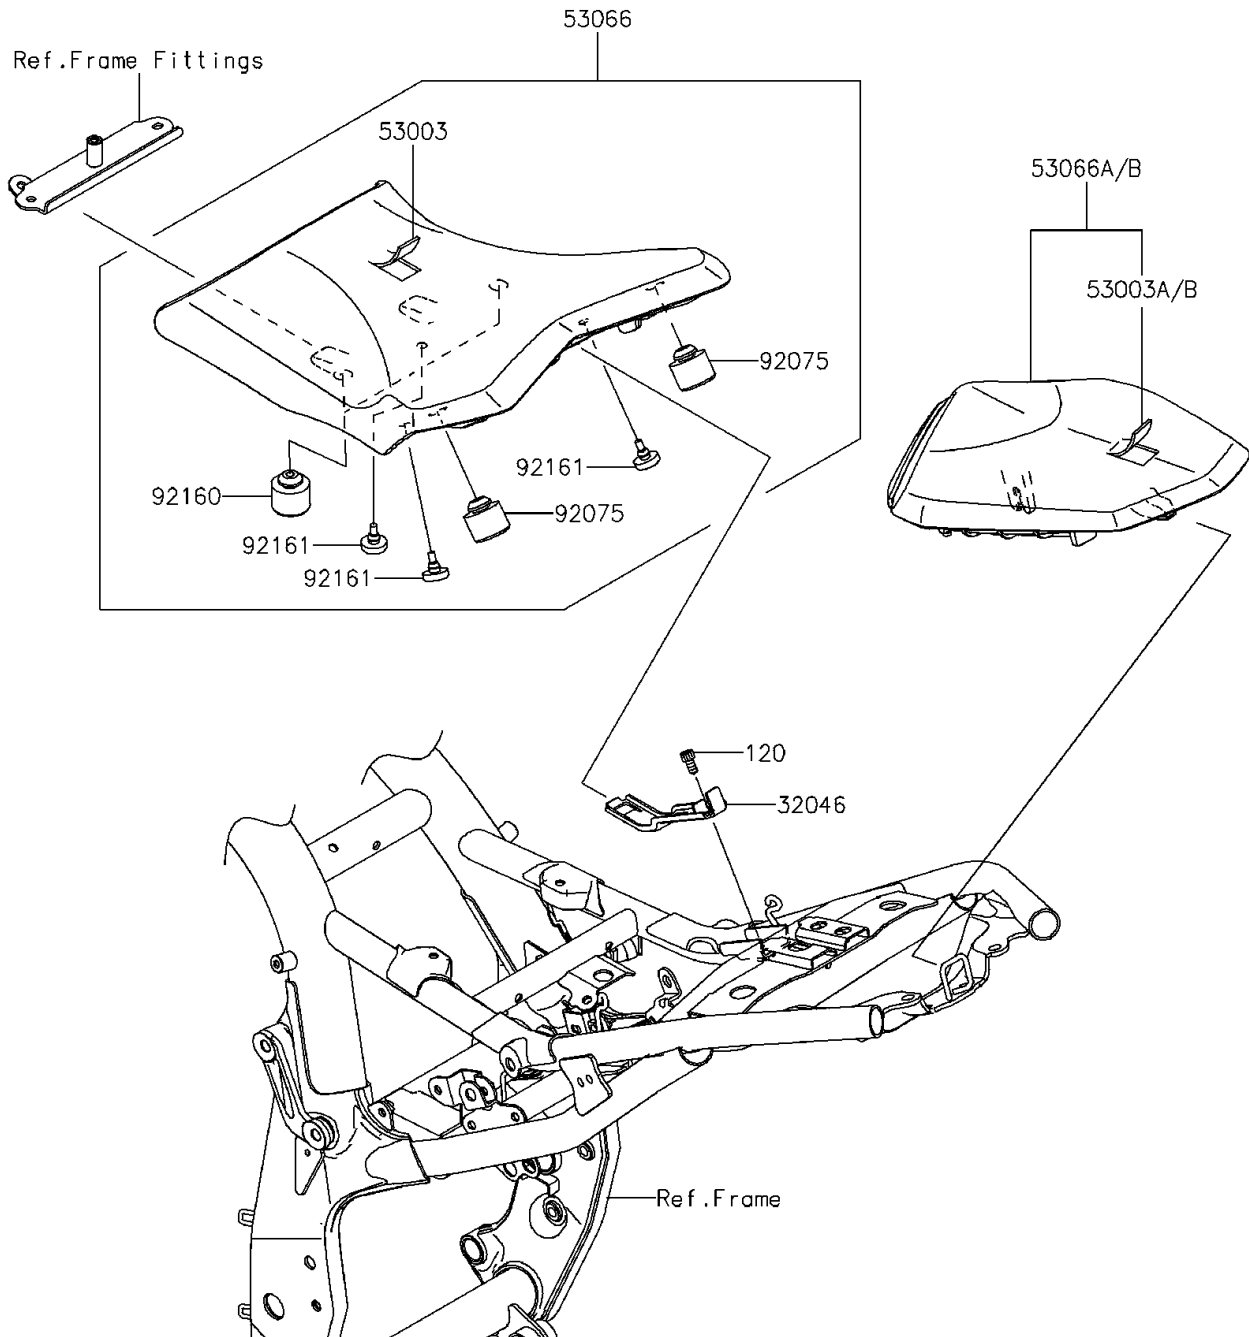

2016 Z800 ABS PARTS DIAGRAM

Seat

F2510

2016 Z800 ABS PARTS LIST

Seat

ITEM NAME	PART NUMBER	QUANTITY
-----------	-------------	----------