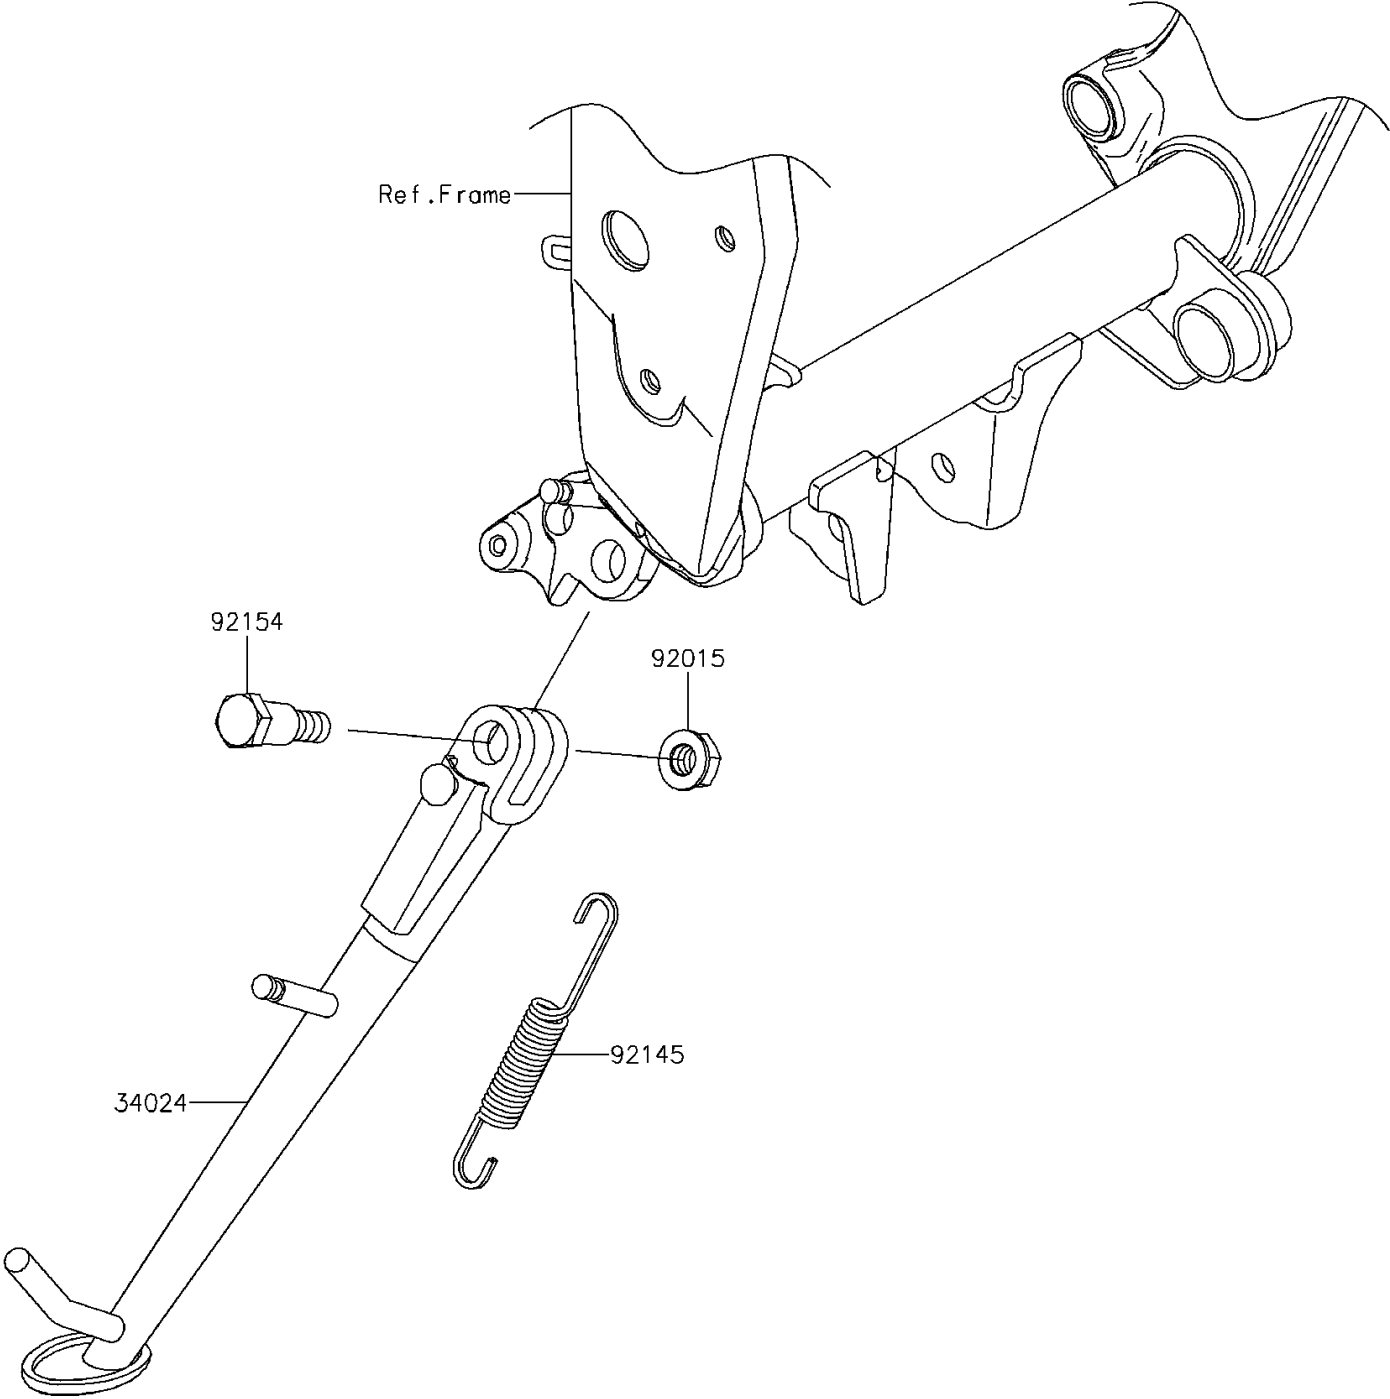

2016 Z800 ABS PARTS DIAGRAM

Stand(s)

F2190

2016 Z800 ABS PARTS LIST

Stand(s)

ITEM NAME

PART NUMBER

QUANTITY