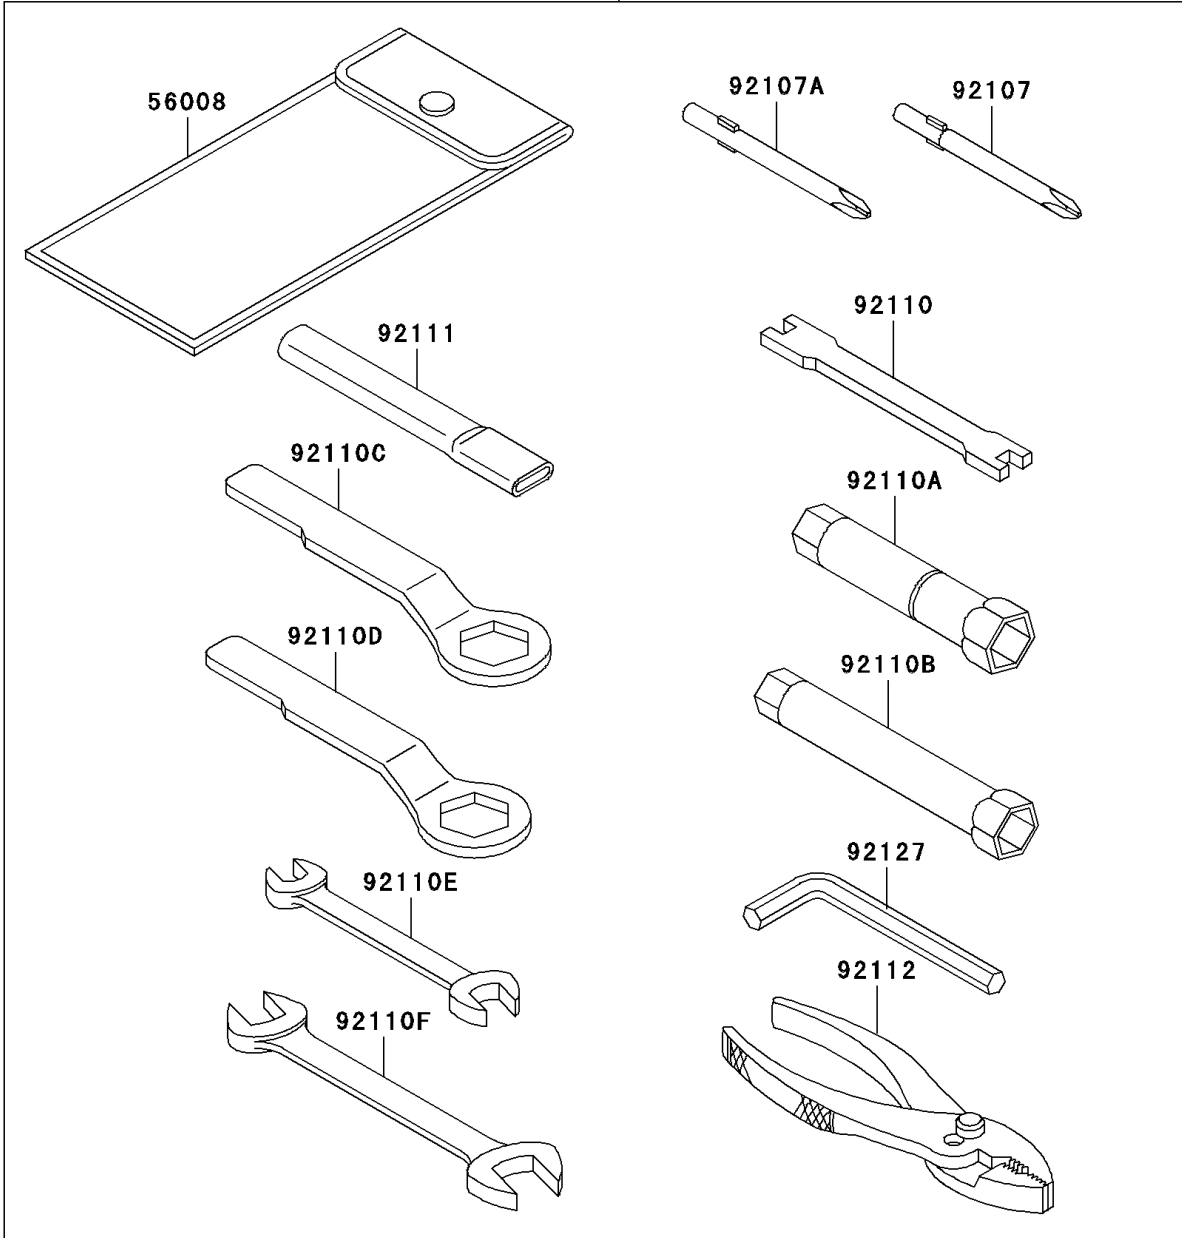

2000 KLR650 PARTS DIAGRAM

Owner's Tools

56007

F2810

2000 KLR650 PARTS LIST

Owner's Tools

ITEM NAME	PART NUMBER	QUANTITY
TOOLKIT (Ref # 56007)	56007-1332	1
BAG,TOOL (Ref # 56008)	56008-1075	1
GASKET-LIQUID,TUBE,100G,SILVER (Ref # 92104)	92104-002	1
TOOL-DRIVER,#3PHILLIPS (Ref # 92107)	92107-005	1
TOOL-DRIVER,#2PHILLIPS (Ref # 92107A)	92107-1053	1
TOOL-WRENCH,SPOKE (Ref # 92110)	92110-1016	1
TOOL-WRENCH,BOX,18MM (Ref # 92110A)	92110-1111	1
TOOL-WRENCH,BOX,12MM (Ref # 92110B)	92110-1131	1
TOOL-WRENCH,BOX END,24MM (Ref # 92110C)	92110-1150	1
TOOL-WRENCH,BOX END,19MM (Ref # 92110D)	92110-1151	1
TOOL-WRENCH,OPEN END,10X12 (Ref # 92110E)	92110-1152	1
TOOL-WRENCH,OPEN END,14X17 (Ref # 92110F)	92110-1153	1
TOOL-BAR,BOX END WRENCH (Ref # 92111)	92111-1051	1
TOOL-PLIERS (Ref # 92112)	92112-003	1
TOOL-WRENCH,ALLEN,6MM (Ref # 92127)	92127-003	1