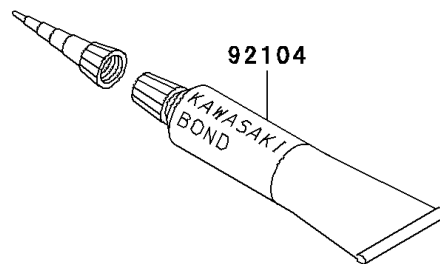

1997 KLR650 PARTS DIAGRAM

Owner's Tools

56007

F2810

1997 KLR650 PARTS LIST

Owner's Tools

ITEM NAME	PART NUMBER	QUANTITY
TOOLKIT (Ref # 56007)	56007-1332	1
BAG,TOOL (Ref # 56008)	56008-1075	1
GASKET-LIQUID,TUBE,100G,SILVER (Ref # 92104)	92104-002	1
TOOL-DRIVER,#3PHILLIPS (Ref # 92107)	92107-005	1
TOOL-DRIVER,#2PHILLIPS (Ref # 92107A)	92107-1053	1
TOOL-WRENCH,SPOKE (Ref # 92110)	92110-1016	1
TOOL-WRENCH,BOX,18MM (Ref # 92110A)	92110-1111	1
TOOL-WRENCH,BOX,12MM (Ref # 92110B)	92110-1131	1
TOOL-WRENCH,BOX END,24MM (Ref # 92110C)	92110-1150	1
TOOL-WRENCH,BOX END,19MM (Ref # 92110D)	92110-1151	1
TOOL-WRENCH,OPEN END,10X12 (Ref # 92110E)	92110-1152	1
TOOL-WRENCH,OPEN END,14X17 (Ref # 92110F)	92110-1153	1
TOOL-BAR,BOX END WRENCH (Ref # 92111)	92111-1051	1
TOOL-PLIERS (Ref # 92112)	92112-003	1
TOOL-WRENCH,ALLEN,6MM (Ref # 92127)	92127-003	1