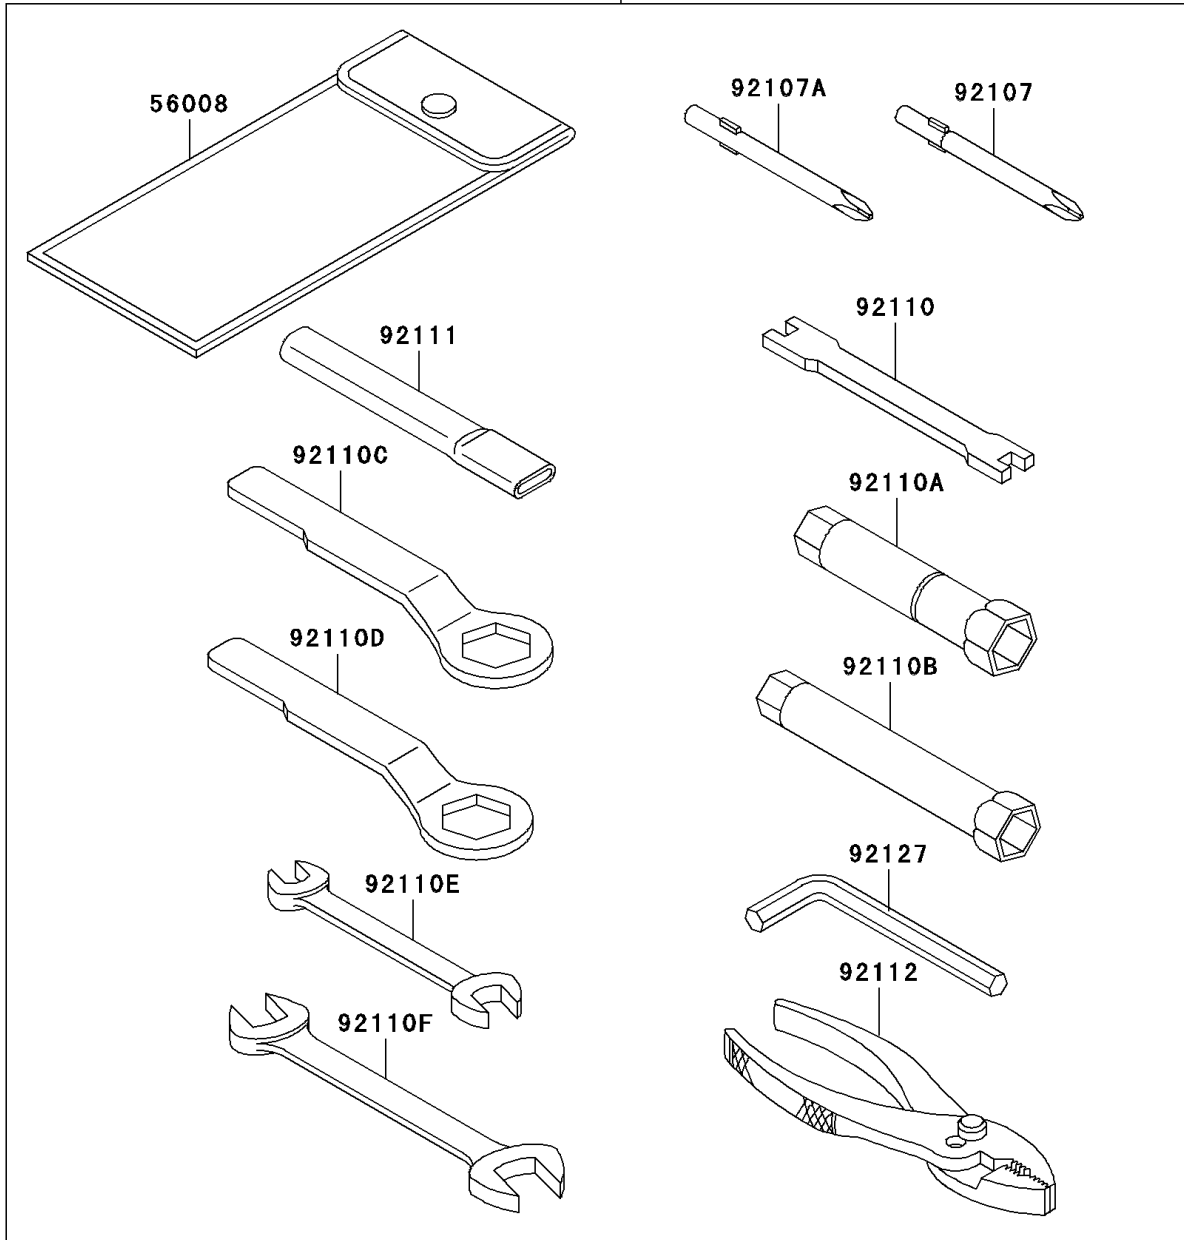

1997 KLR650 PARTS DIAGRAM

Owner's Tools

56007

F2810

1997 KLR650 PARTS LIST

Owner's Tools

ITEM NAME	PART NUMBER	QUANTITY
TOOLKIT (Ref # 56007)	56007-1332	1
BAG,TOOL (Ref # 56008)	56008-1075	1
GASKET-LIQUID,TUBE,100G,SILVER (Ref # 92104)	92104-002	1
TOOL-DRIVER,#3PHILLIPS (Ref # 92107)	92107-005	1
TOOL-DRIVER,#2PHILLIPS (Ref # 92107A)	92107-1053	1
TOOL-WRENCH,SPOKE (Ref # 92110)	92110-1016	1
TOOL-WRENCH,BOX,18MM (Ref # 92110A)	92110-1111	1
TOOL-WRENCH,BOX,12MM (Ref # 92110B)	92110-1131	1
TOOL-WRENCH,BOX END,24MM (Ref # 92110C)	92110-1150	1
TOOL-WRENCH,BOX END,19MM (Ref # 92110D)	92110-1151	1
TOOL-WRENCH,OPEN END,10X12 (Ref # 92110E)	92110-1152	1
TOOL-WRENCH,OPEN END,14X17 (Ref # 92110F)	92110-1153	1
TOOL-BAR,BOX END WRENCH (Ref # 92111)	92111-1051	1
TOOL-PLIERS (Ref # 92112)	92112-003	1
TOOL-WRENCH,ALLEN,6MM (Ref # 92127)	92127-003	1