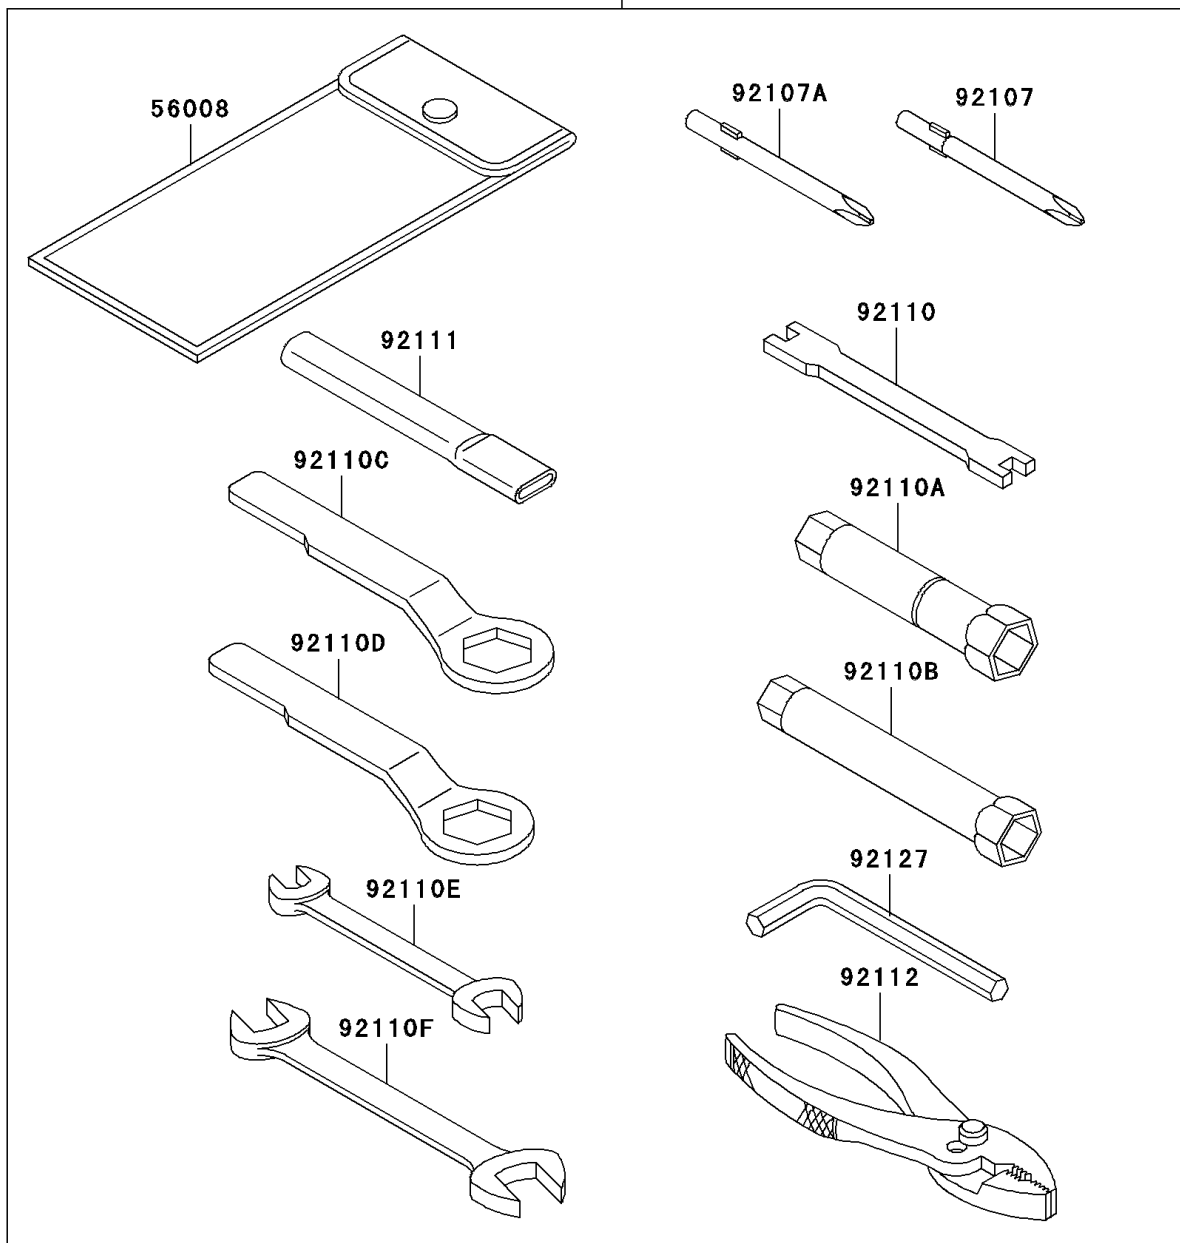

1996 KLR650 PARTS DIAGRAM

Owner's Tools

56007

F2810

1996 KLR650 PARTS LIST

Owner's Tools

ITEM NAME	PART NUMBER	QUANTITY
TOOLKIT (Ref # 56007)	56007-1332	1
BAG,TOOL (Ref # 56008)	56008-1075	1
GASKET-LIQUID,TUBE,100G,SILVER (Ref # 92104)	92104-002	1
TOOL-DRIVER,#3PHILLIPS (Ref # 92107)	92107-005	1
TOOL-DRIVER,#2PHILLIPS (Ref # 92107A)	92107-1053	1
TOOL-WRENCH,SPOKE (Ref # 92110)	92110-1016	1
TOOL-WRENCH,BOX,18MM (Ref # 92110A)	92110-1111	1
TOOL-WRENCH,BOX,12MM (Ref # 92110B)	92110-1131	1
TOOL-WRENCH,BOX END,24MM (Ref # 92110C)	92110-1150	1
TOOL-WRENCH,BOX END,19MM (Ref # 92110D)	92110-1151	1
TOOL-WRENCH,OPEN END,10X12 (Ref # 92110E)	92110-1152	1
TOOL-WRENCH,OPEN END,14X17 (Ref # 92110F)	92110-1153	1
TOOL-BAR,BOX END WRENCH (Ref # 92111)	92111-1051	1
TOOL-PLIERS (Ref # 92112)	92112-003	1
TOOL-WRENCH,ALLEN,6MM (Ref # 92127)	92127-003	1