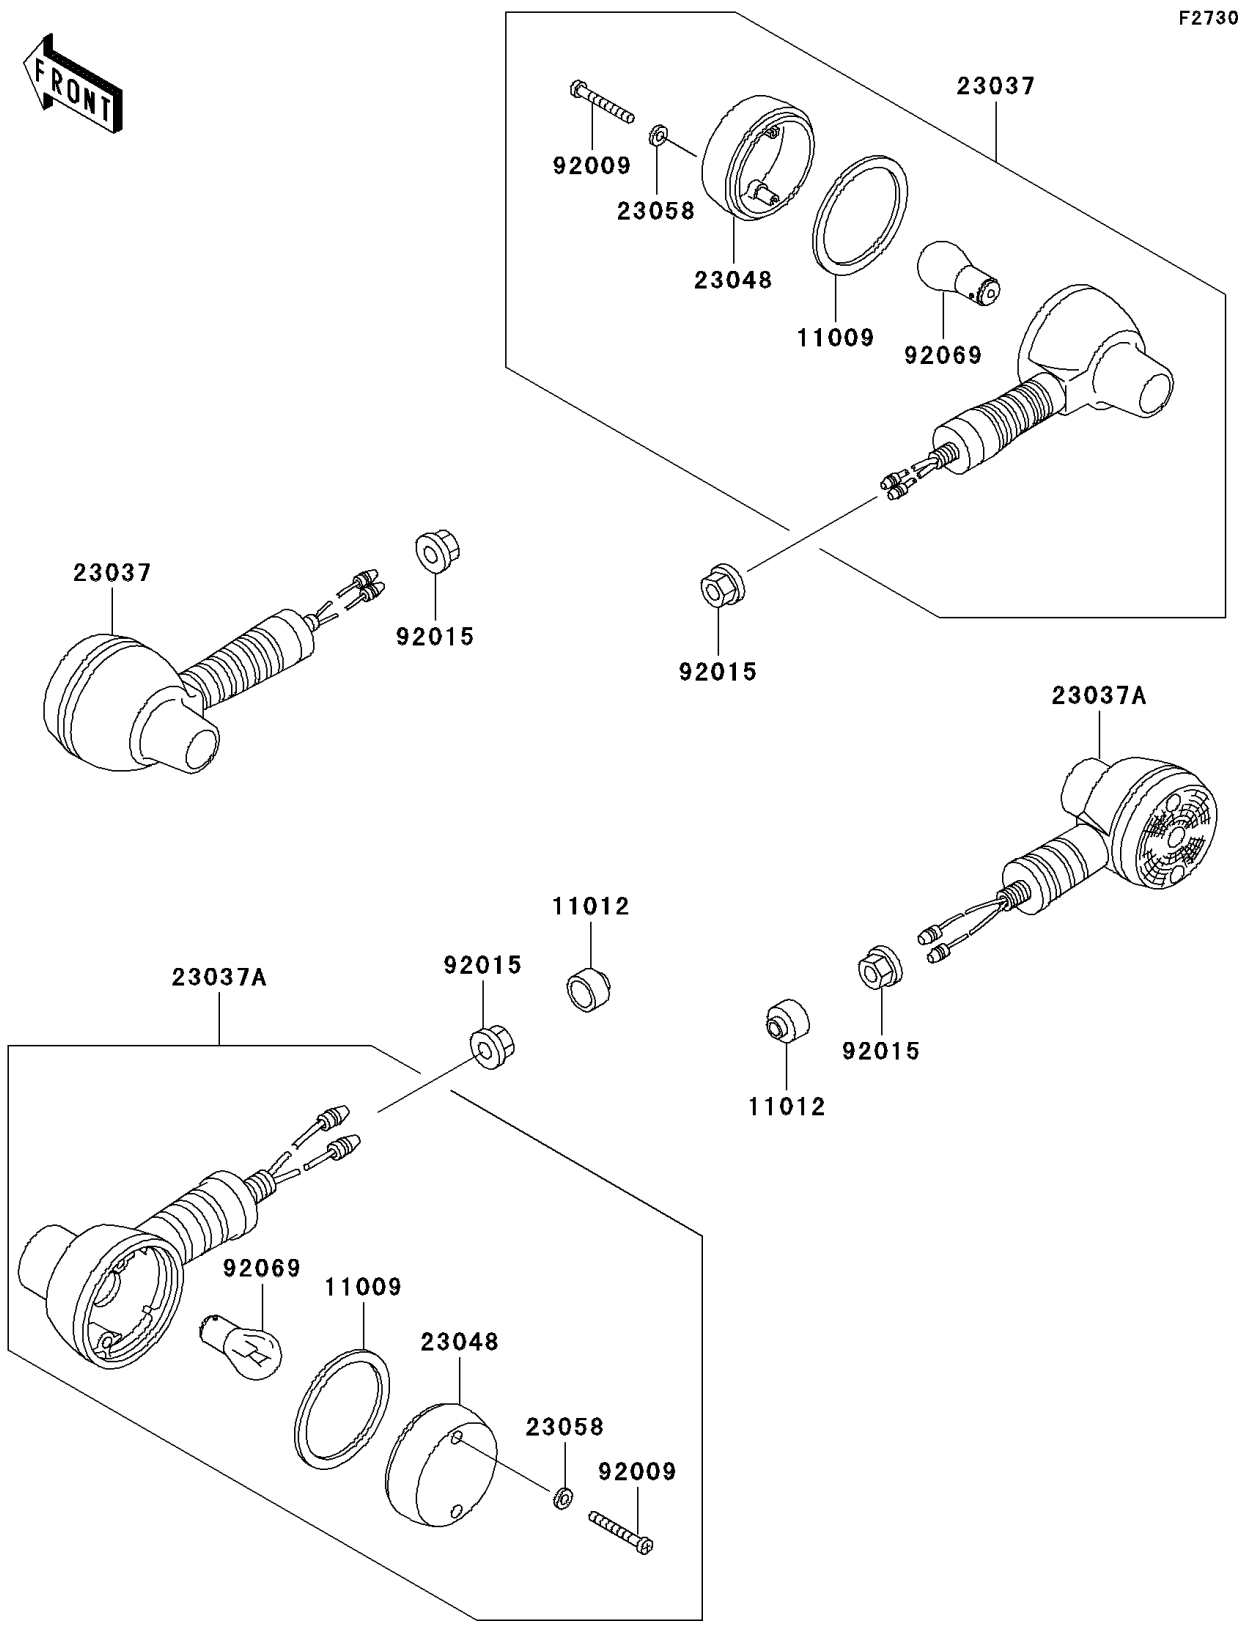

# 2000 KLR650 PARTS DIAGRAM

Turn Signals

## 2000 KLR650 PARTS LIST

### Turn Signals

ITEM NAME	PART NUMBER	QUANTITY
GASKET,TURN SIGNAL LAMP LENS (Ref # 11009)	11009-1128	4
CAP,SIGNAL LAMP (Ref # 11012)	11012-1367	2
LAMP-ASSY-SIGNAL,FR (Ref # 23037)	23037-1201	2
LAMP-ASSY-SIGNAL,RR (Ref # 23037A)	23037-1202	2
LENS-SIGNAL LAMP (Ref # 23048)	23048-1076	4
WASHER,PLAIN,4MM (Ref # 23058)	23058-002	8
SCREW,TAPPING,4X30 (Ref # 92009)	92009-1056	8
NUT,FLANGED,10MM (Ref # 92015)	92015-1428	4
BULB,12V 32CP(23W) (Ref # 92069)	92069-055	4