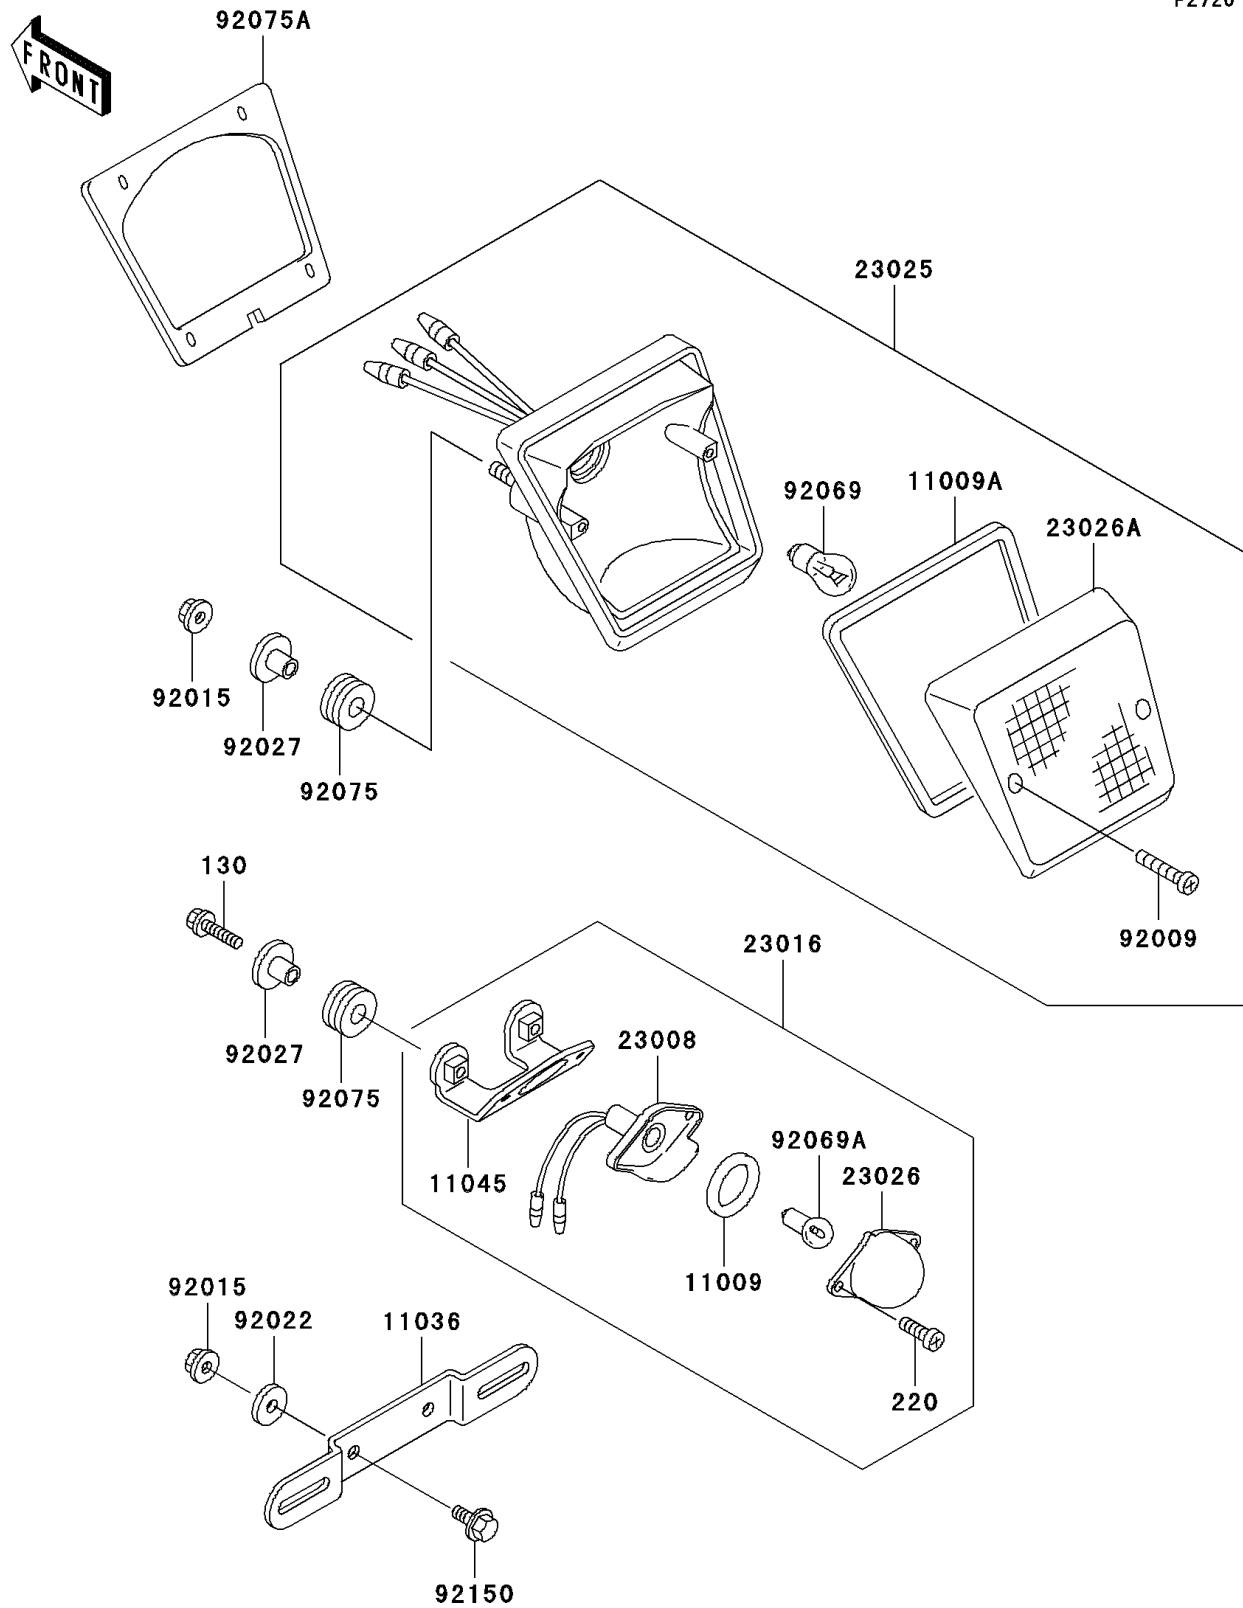

2000 KLR650

PARTS DIAGRAM

Taillight(s)

F2720