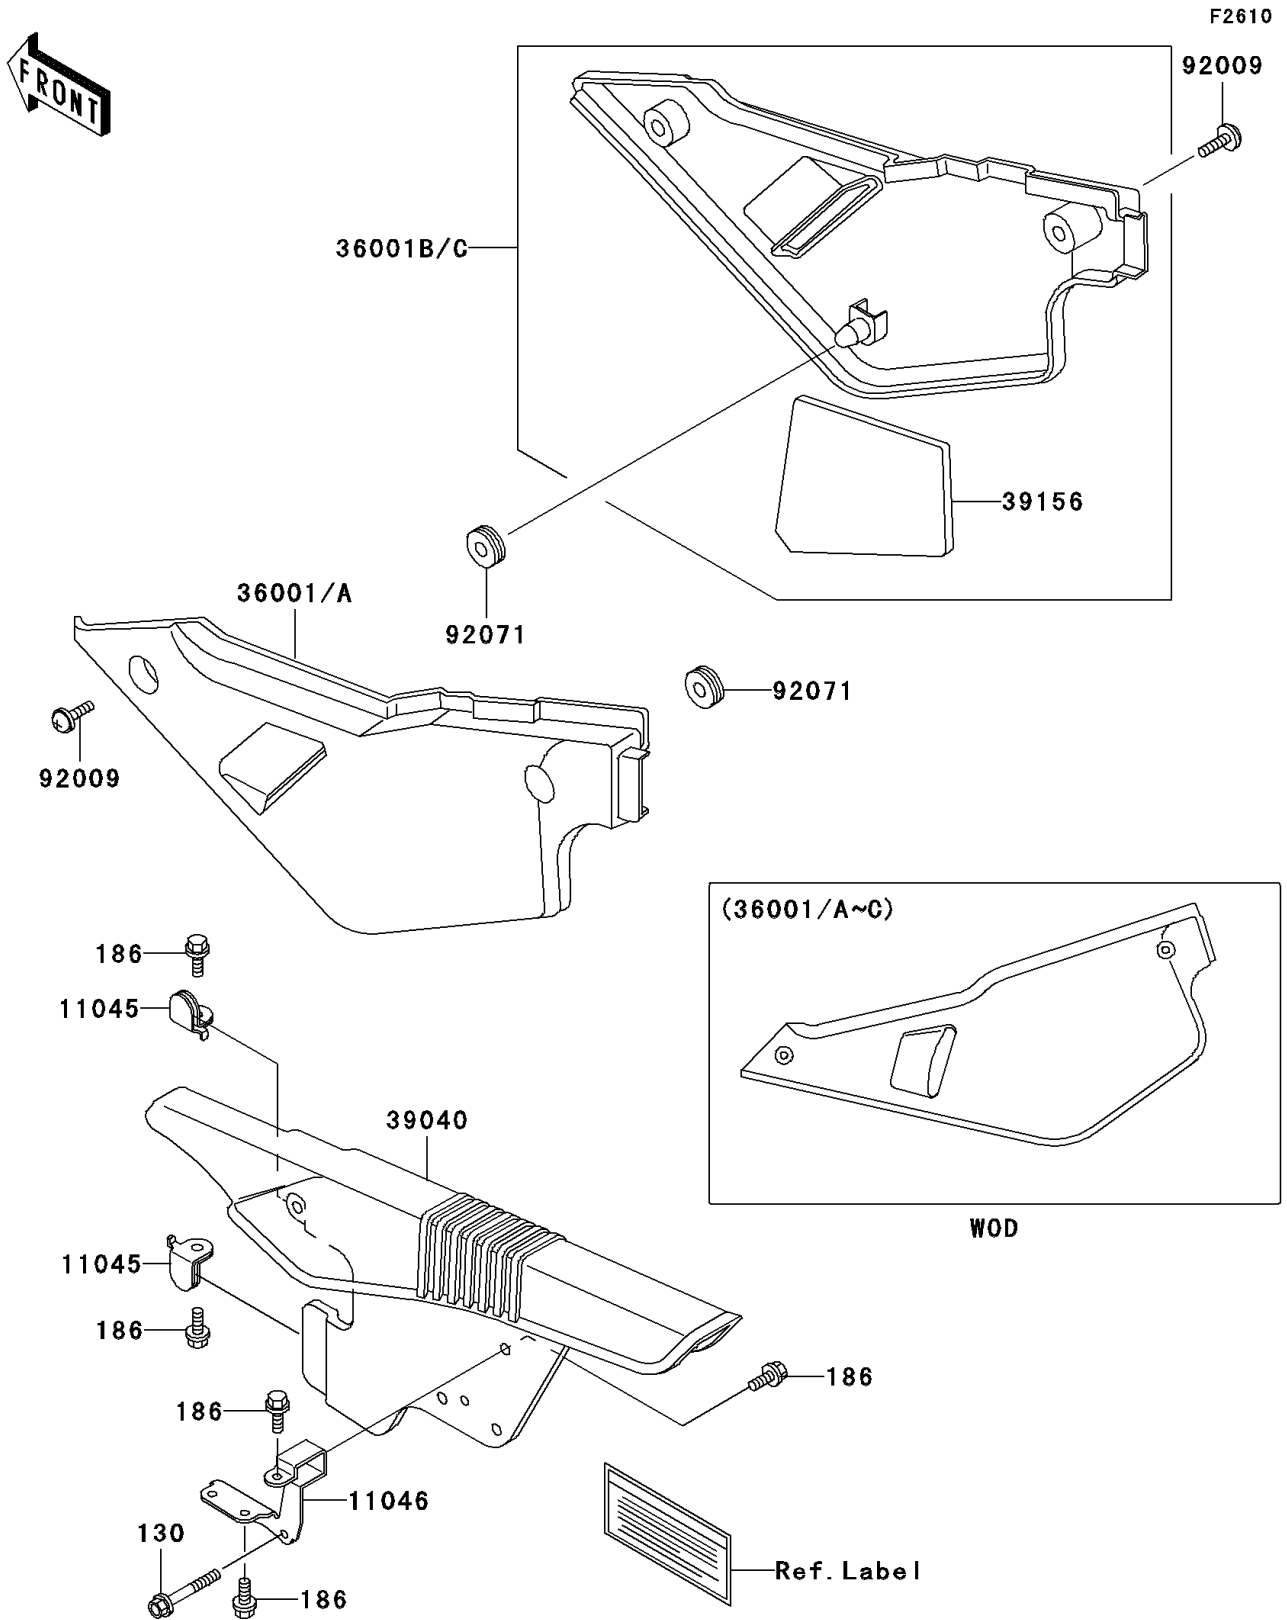

2000 KLR650 PARTS DIAGRAM

Side Covers/Chain Cover

2000 KLR650 PARTS LIST

Side Covers/Chain Cover

ITEM NAME	PART NUMBER	QUANTITY
BRACKET,CHAIN CASE,FR (Ref # 11045)	11045-1335	2
BRACKET,CHAIN CASE,RR (Ref # 11046)	11046-1391	1
COVER-SIDE,LH,O.GREEN (Ref # 36001A)	36001-1346-68	1
COVER-SIDE,RH,O.GREEN (Ref # 36001C)	36001-1537-68	1
BOLT-FLANGED (Ref # 130)	130H0640	2
BOLT-UPSET-WP (Ref # 186)	186C0612	5
COVER-ASSY-CHAIN CASE (Ref # 39040)	39040-1057	1
PAD,SIDE COVER (Ref # 39156)	39156-1426	1
SCREW,6X10,WHITE (Ref # 92009)	92009-1286	4
GROMMET (Ref # 92071)	92071-056	2