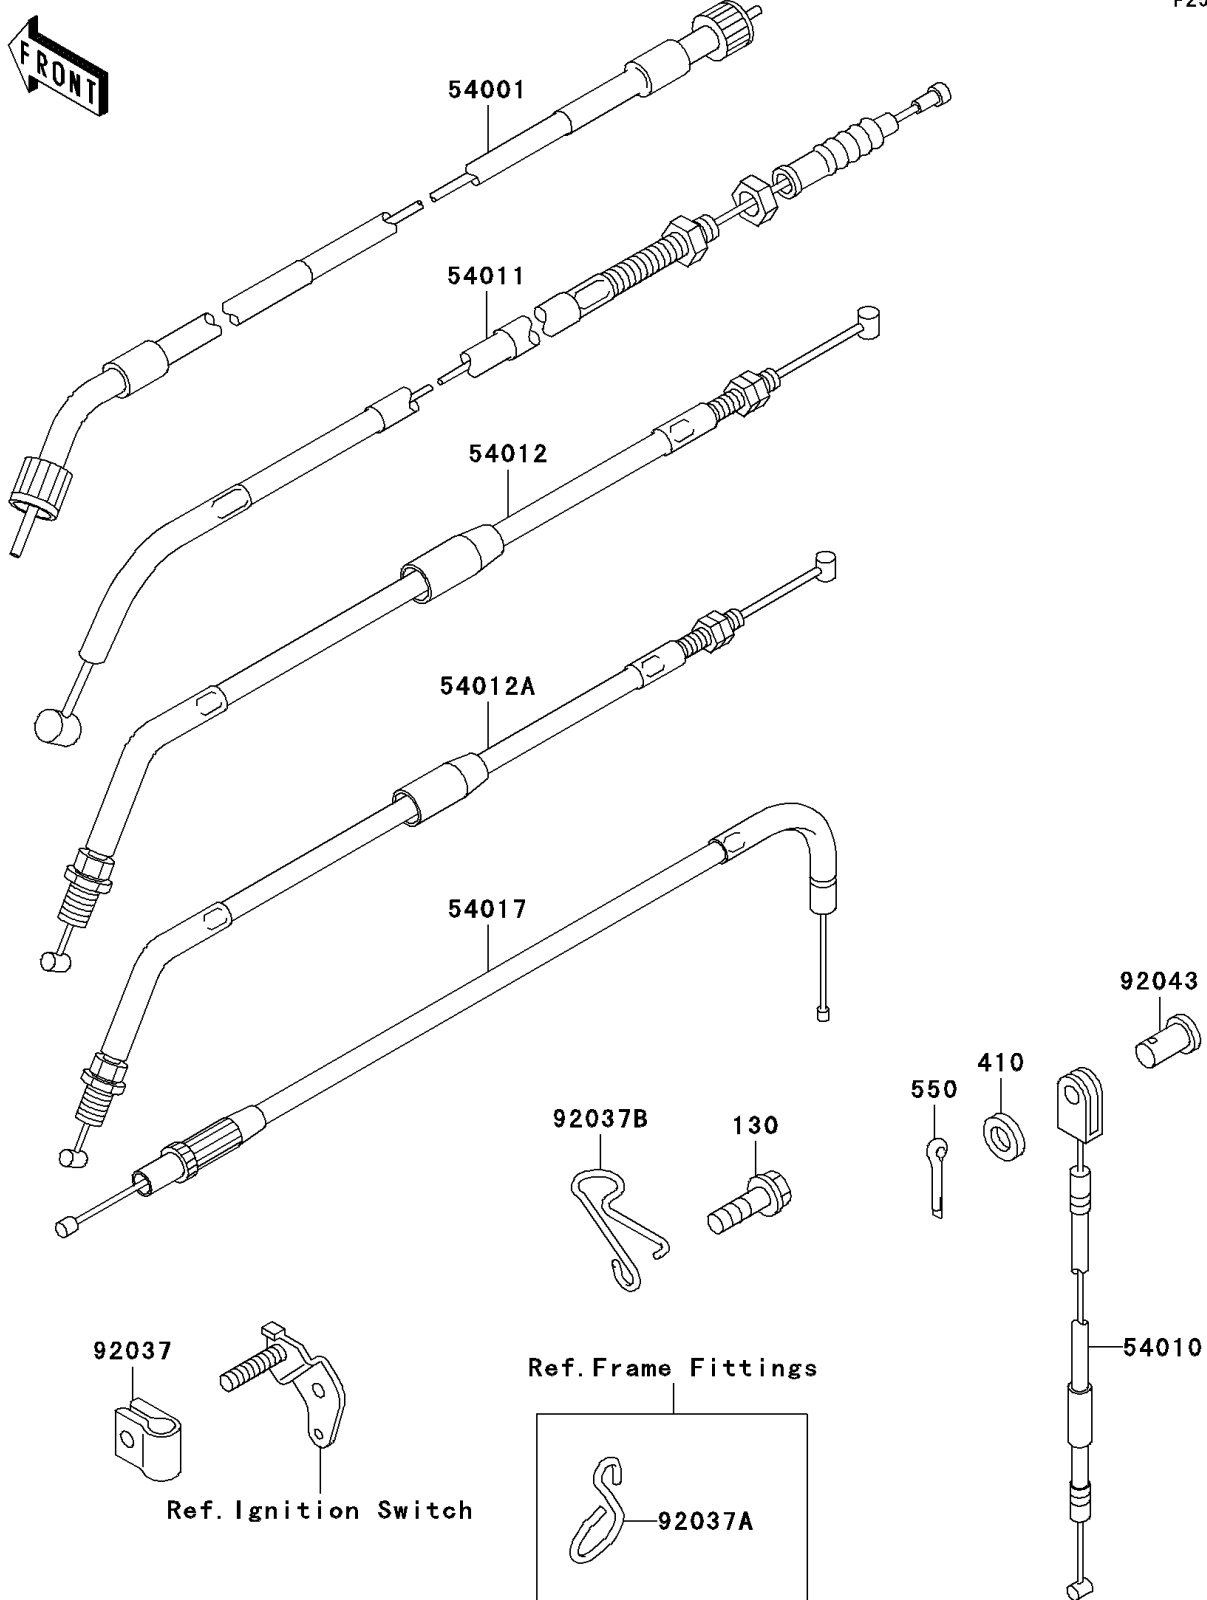

# 2000 KLR650 PARTS DIAGRAM

Cables

F2540

## 2000 KLR650 PARTS LIST

### Cables

ITEM NAME	PART NUMBER	QUANTITY
BOLT-FLANGED,6X12 (Ref # 130)	130B0612	1
WASHER-PLAIN-SMALL,5MM (Ref # 410)	410B0500	1
PIN-COTTER,2.0X12 (Ref # 550)	550D2012	1
CABLE-SPEEDMETER (Ref # 54001)	54001-1207	1
CABLE,SIDE STAND SWITCH (Ref # 54010)	54010-1103	1
CABLE-CLUTCH (Ref # 54011)	54011-1257	1
CABLE-THROTTLE,OPENING (Ref # 54012)	54012-1327	1
CABLE-THROTTLE,CLOSING (Ref # 54012A)	54012-1328	1
CABLE-STARTER (Ref # 54017)	54017-1090	1
CLAMP,CABLE (Ref # 92037)	92037-1777	1
CLAMP,CABLE (Ref # 92037A)	92037-1904	1
CLAMP,CABLE (Ref # 92037B)	92037-1937	1
PIN,5X10 (Ref # 92043)	92043-1346	1