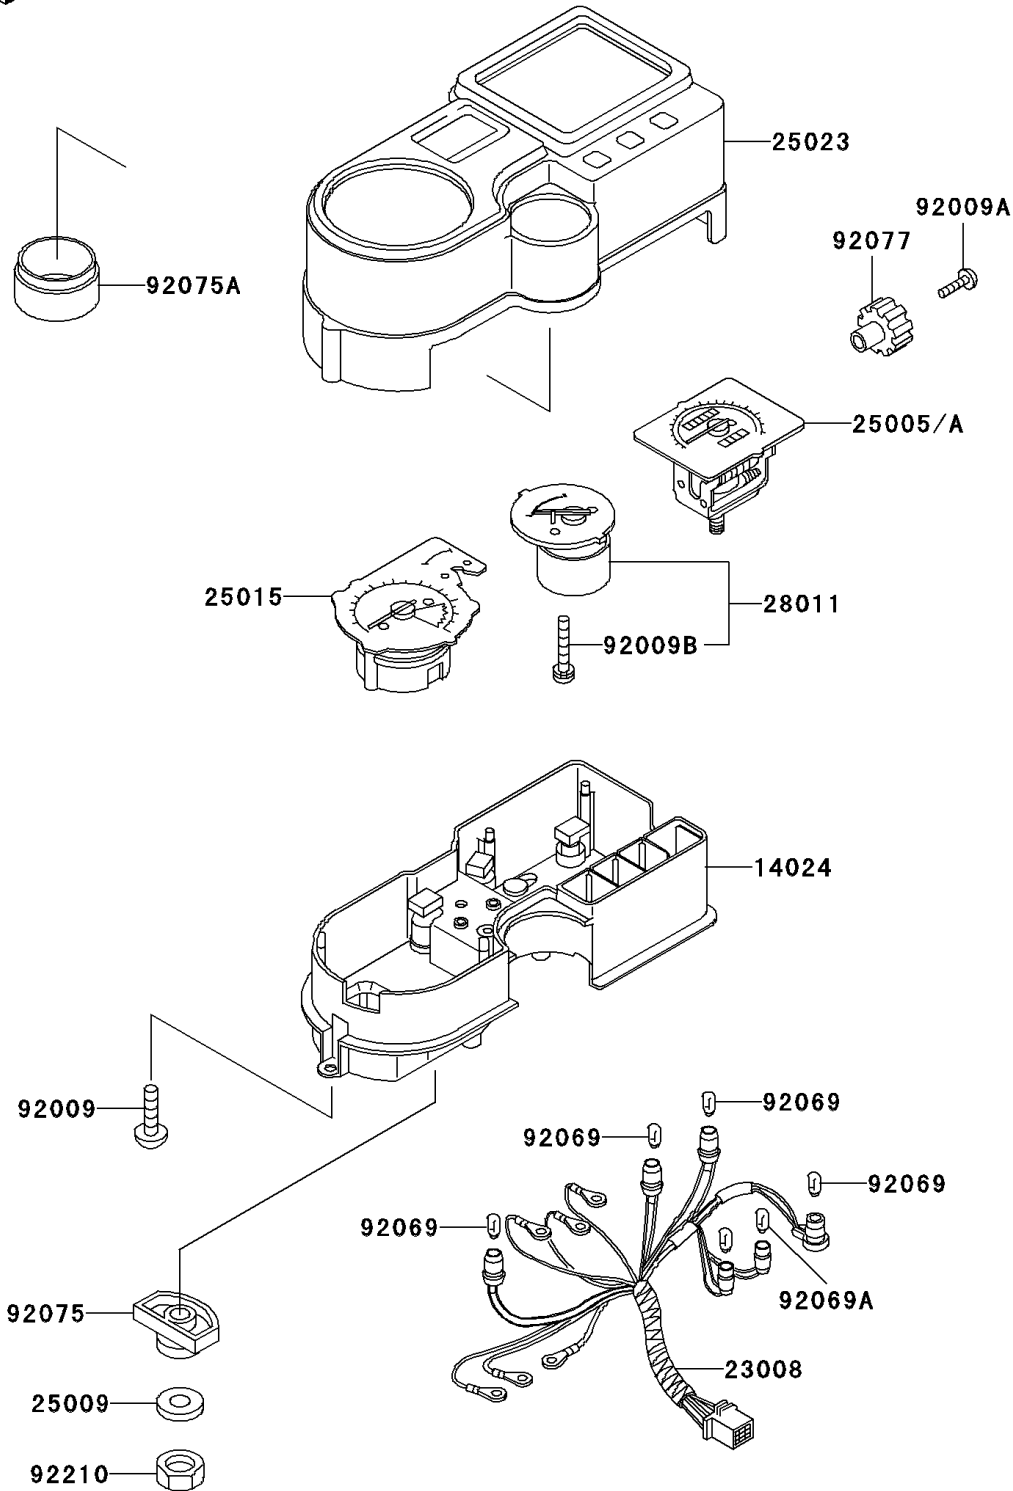

1997 KLR650 PARTS DIAGRAM

Meter(s)

F2530

1997 KLR650 PARTS LIST

Meter(s)

ITEM NAME	PART NUMBER	QUANTITY
COVER,METER CASE,LWR (Ref # 14024)	14024-1407	1
SOCKET-ASSY,METER (Ref # 23008)	23008-1332	1
WASHER,5.2X16X1.2 (Ref # 25009)	25009-004	2
TACHOMETER,X1000R/MIN (Ref # 25015)	25015-1263	1
COVER-METER CASE,UPP (Ref # 25023)	25023-1152	1
METER,TEMP (Ref # 28011)	28011-1091	1
SCREW,TAPPING,4X16 (Ref # 92009)	92009-1163	3
SCREW,2X6,BLACK (Ref # 92009A)	92009-1172	1
SCREW,3X22 (Ref # 92009B)	92009-1293	3
BULB,12V 3.4W (Ref # 92069)	92069-1007	4
BULB,12V 3W (Ref # 92069A)	92069-1068	2
DAMPER,METER BRACKET (Ref # 92075)	92075-1581	2
DAMPER (Ref # 92075A)	92075-1890	1
KNOB,METER (Ref # 92077)	92077-1054	1
NUT,5MM (Ref # 92210)	92210-1124	2
SPEEDOMETER,MPH (Ref # 25005)	25005-1341	1
SPEEDOMETER,KPH (Ref # 25005A)	25005-1345	1