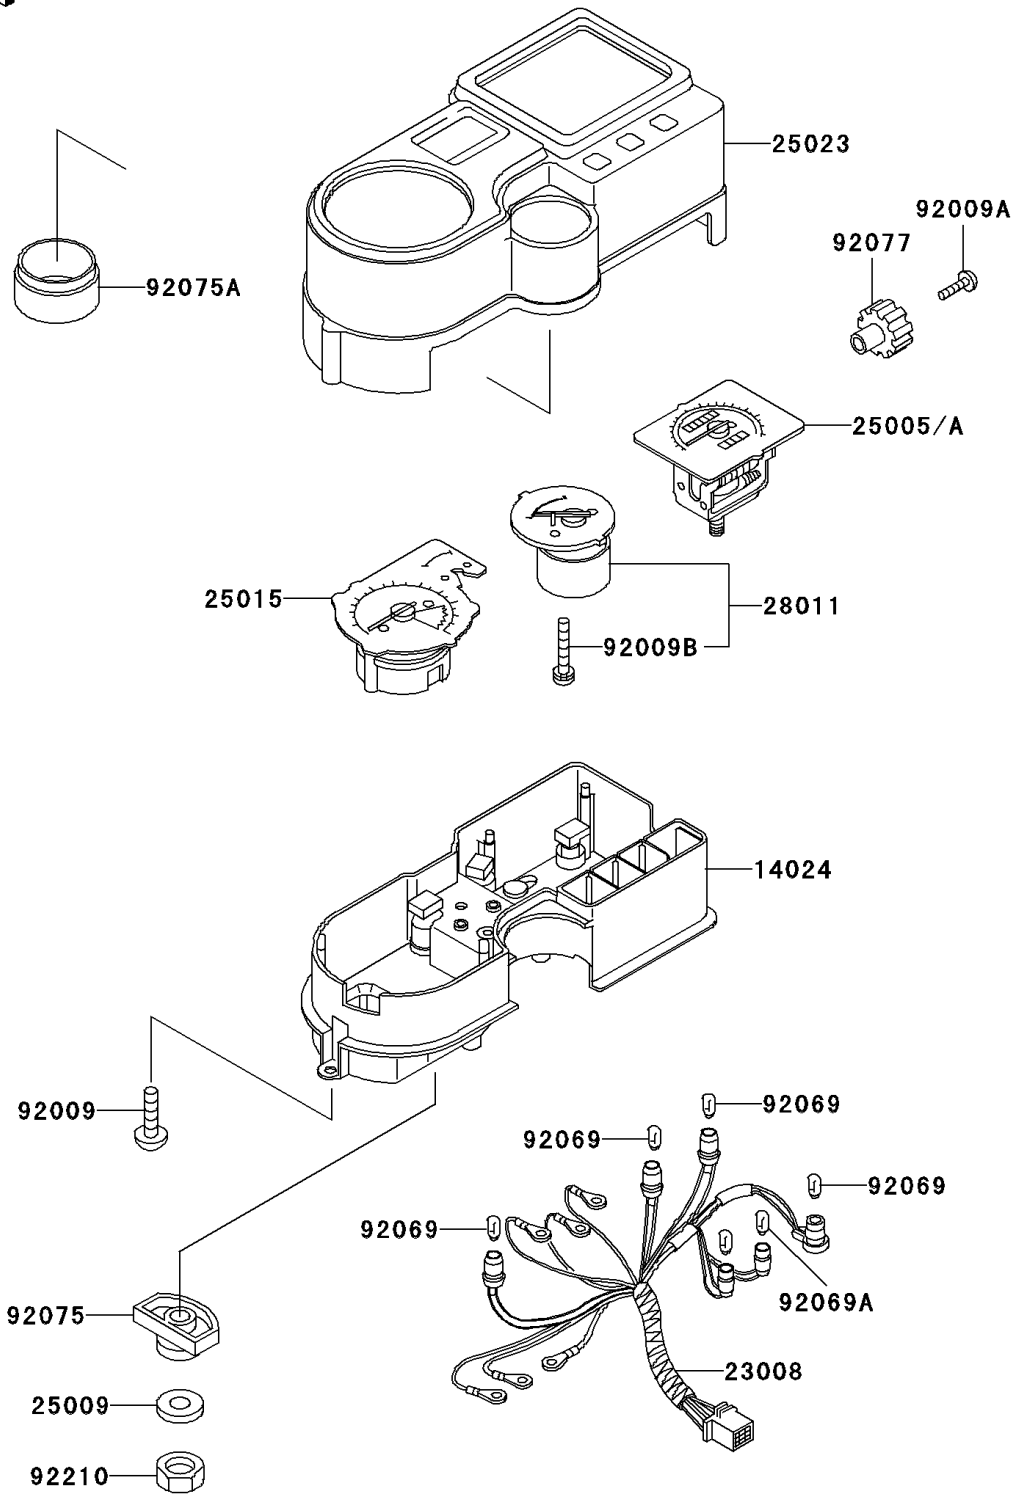

1996 KLR650 PARTS DIAGRAM

Meter(s)

F2530

1996 KLR650 PARTS LIST

Meter(s)

ITEM NAME	PART NUMBER	QUANTITY
COVER,METER CASE,LWR (Ref # 14024)	14024-1407	1
SOCKET-ASSY,METER (Ref # 23008)	23008-1332	1
WASHER,5.2X16X1.2 (Ref # 25009)	25009-004	2
TACHOMETER,X1000R/MIN (Ref # 25015)	25015-1263	1
COVER-METER CASE,UPP (Ref # 25023)	25023-1152	1
METER,TEMP (Ref # 28011)	28011-1091	1
SCREW,TAPPING,4X16 (Ref # 92009)	92009-1163	3
SCREW,2X6,BLACK (Ref # 92009A)	92009-1172	1
SCREW,3X22 (Ref # 92009B)	92009-1293	3
BULB,12V 3.4W (Ref # 92069)	92069-1007	4
BULB,12V 3W (Ref # 92069A)	92069-1068	2
DAMPER,METER BRACKET (Ref # 92075)	92075-1581	2
DAMPER (Ref # 92075A)	92075-1890	1
KNOB,METER (Ref # 92077)	92077-1054	1
NUT,5MM (Ref # 92210)	92210-1124	2
SPEEDOMETER,MPH (Ref # 25005)	25005-1341	1
SPEEDOMETER,KPH (Ref # 25005A)	25005-1345	1