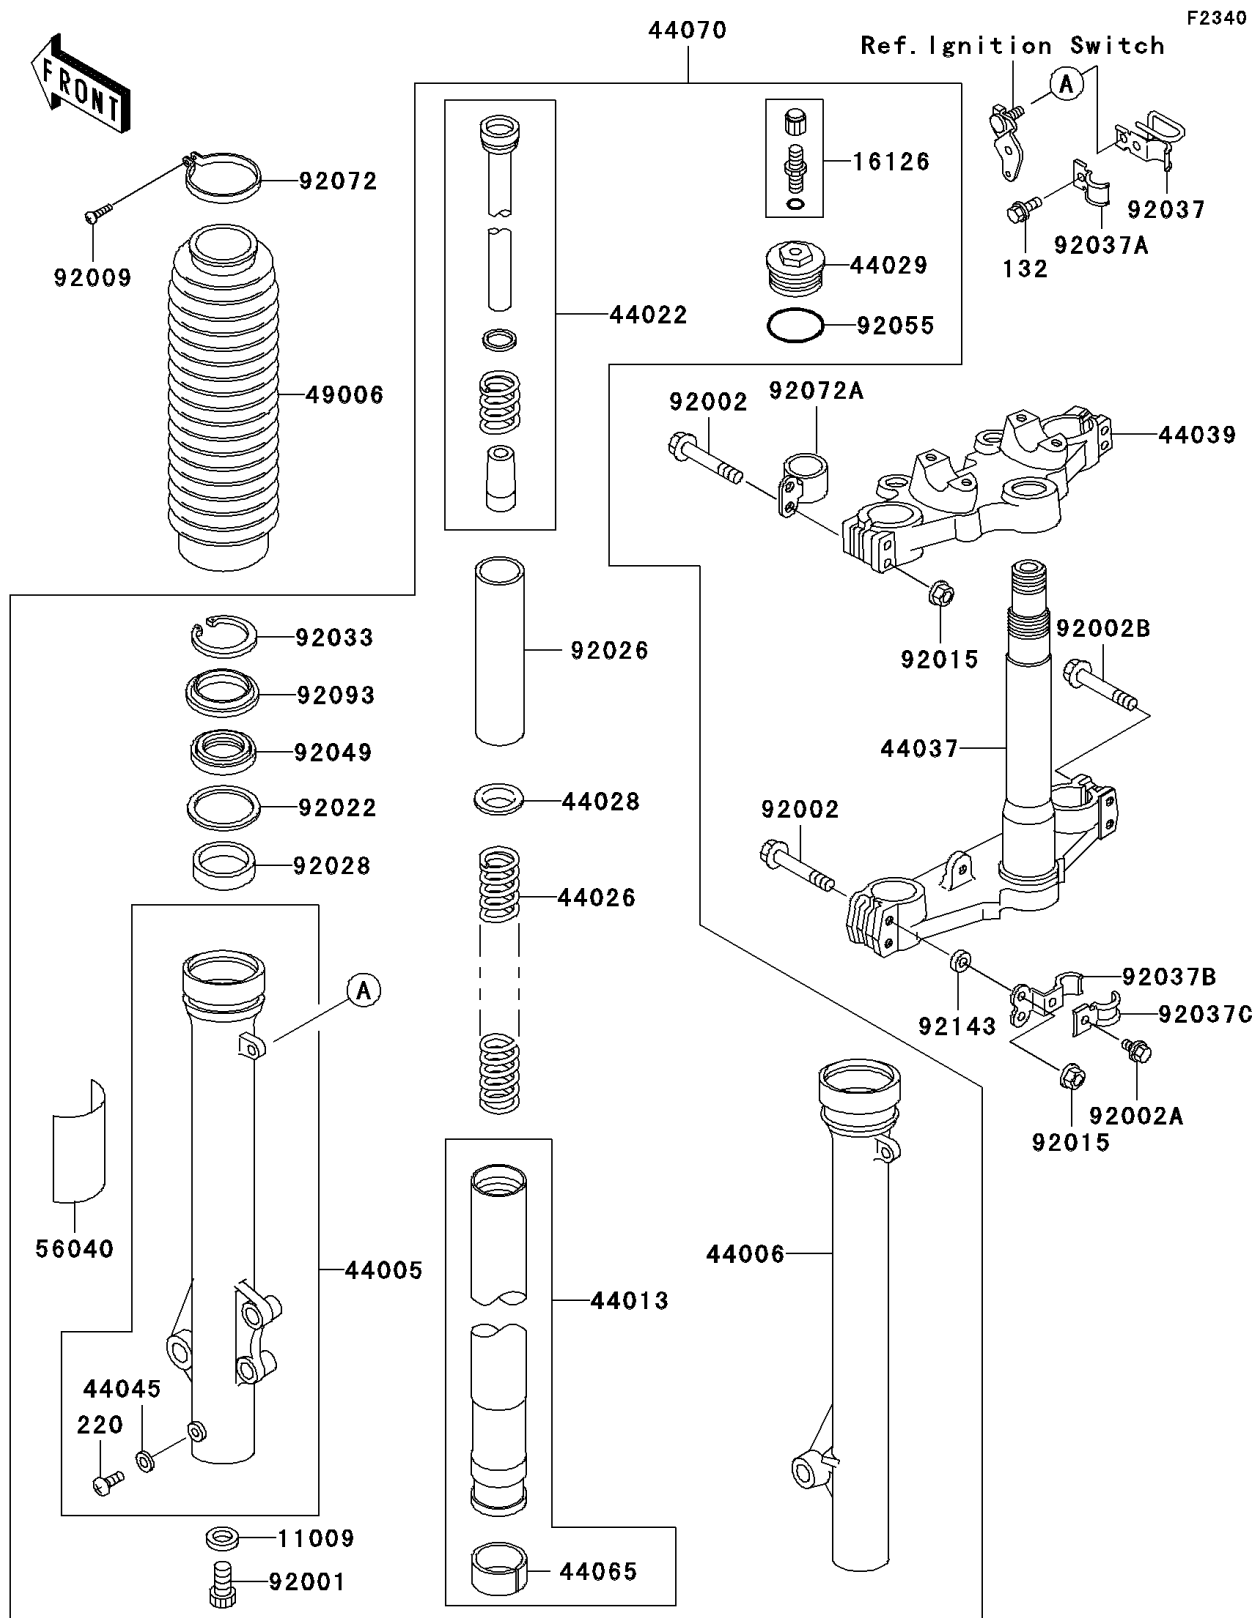

2000 KLR650 PARTS DIAGRAM

Front Fork

2000 KLR650 PARTS LIST

Front Fork

ITEM NAME	PART NUMBER	QUANTITY
BOLT-FLANGED-SMALL (Ref # 132)	132J0612	1
SCREW-PAN-CROS,4X6 (Ref # 220)	220B0406	2
GASKET,FORK CYLINDER BOLT (Ref # 11009)	11009-1127	2
VALVE,AIR (Ref # 16126)	16126-1052	2
PIPE-LEFT FORK OUTER (Ref # 44005)	44005-1335	1
PIPE-RIGHT FORK OUTER (Ref # 44006)	44006-1333	1
PIPE-FORK INNER (Ref # 44013)	44013-1264	2
CYLINDER-FORK (Ref # 44022)	44022-1211	2
SPRING-FRONT FORK (Ref # 44026)	44026-1369	2
GUIDE-FORK SPRING (Ref # 44028)	44028-1003	2
SEAT-FORK SPRING (Ref # 44029)	44029-1042	2
HOLDER-FORK UNDER (Ref # 44037)	44037-1207	1
HOLDER-FORK UPPER (Ref # 44039)	44039-1160	1
GASKET,FORK DRAIN PLUG (Ref # 44045)	44045-002	2
BUSHING-FRONT FORK,INNER PIPE (Ref # 44065)	44065-1057	2
DAMPER-ASSY,FORK (Ref # 44070)	44070-5141	1
BOOT,FORK,STEEL GRAY (Ref # 49006)	49006-1222-SR	2
LABEL-WARNING,FRONT FORK (Ref # 56040)	56040-1120	1
BOLT,FORK CYLINDER (Ref # 92001)	92001-1309	2
BOLT,FLANGED,8X55 (Ref # 92002)	92002-1158	6
BOLT (Ref # 92002A)	92002-1982	1
BOLT,FLANGED,8X45 (Ref # 92002B)	92002-1983	2
SCREW,4X16 (Ref # 92009)	92009-1348	2
NUT,FLANGED,8MM (Ref # 92015)	92015-1408	8
WASHER (Ref # 92022)	92022-1242	2
SPACER (Ref # 92026)	92026-1294	2
BUSHING (Ref # 92028)	92028-1125	2
RING-SNAP,FORK (Ref # 92033)	92033-1047	2
CLAMP,HOSE (Ref # 92037)	92037-1897	1

2000 KLR650 PARTS LIST

Front Fork

ITEM NAME	PART NUMBER	QUANTITY
CLAMP,HOSE (Ref # 92037A)	92037-1898	1
CLAMP (Ref # 92037B)	92037-1913	1
CLAMP (Ref # 92037C)	92037-1931	1
SEAL-OIL,FRONT FORK (Ref # 92049)	92049-1180	2
RING-O,FRORK TOP CAP (Ref # 92055)	92055-1050	2
BAND,BOOT (Ref # 92072)	92072-1171	2
BAND,CABLE (Ref # 92072A)	92072-1225	1
SEAL,FRONT FORK (Ref # 92093)	92093-1166	2
COLLAR (Ref # 92143)	92143-1134	2