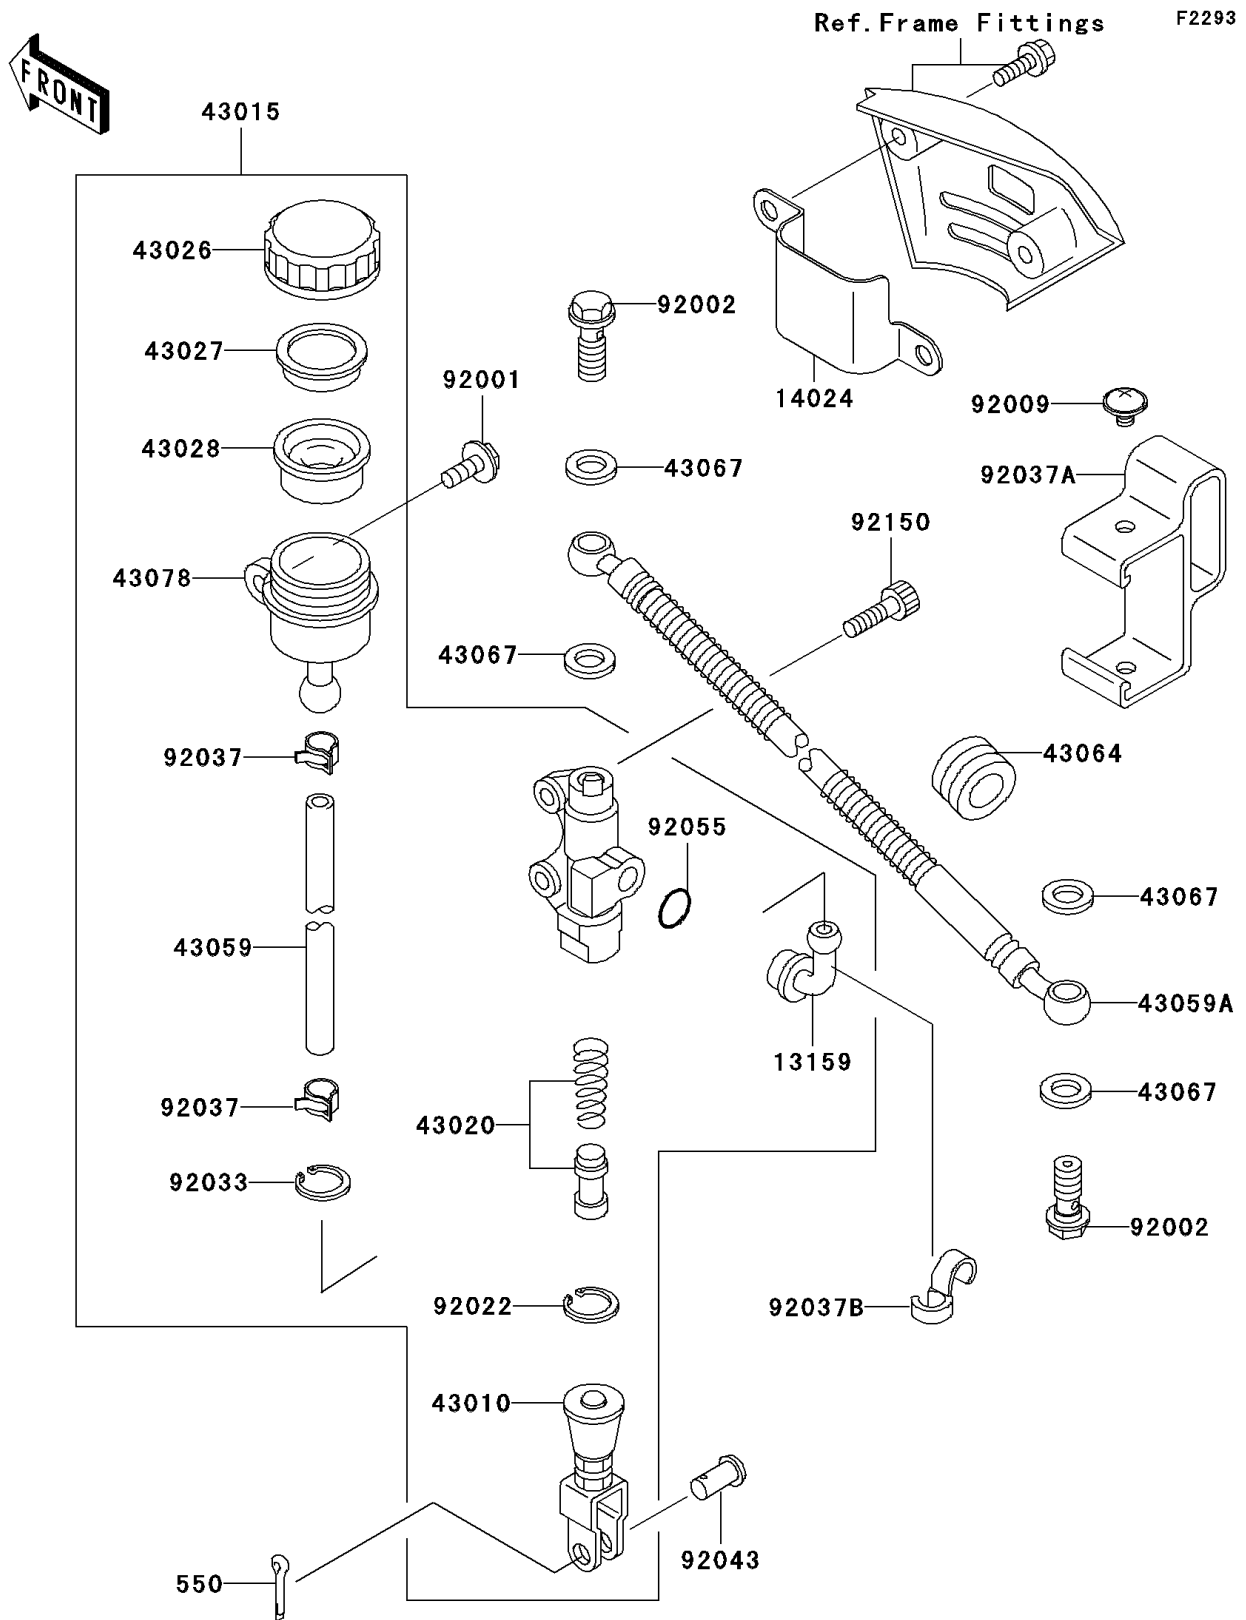

1997 KLR650 PARTS DIAGRAM

Rear Master Cylinder

1997 KLR650 PARTS LIST

Rear Master Cylinder

ITEM NAME	PART NUMBER	QUANTITY
PIN-COTTER,2.0X15 (Ref # 550)	550D2015	1
CONNECTOR (Ref # 13159)	13159-1056	1
COVER,RESERVOIR TANK (Ref # 14024)	14024-1531	1
ROD-ASSY-BRAKE (Ref # 43010)	43010-1062	1
CYLINDER-ASSY-MASTER,RR (Ref # 43015)	43015-1365	1
PISTON-COMP-BRAKE (Ref # 43020)	43020-1063	1
CAP-BRAKE (Ref # 43026)	43026-1064	1
PLATE-DIAPHRAGM (Ref # 43027)	43027-1053	1
DIAPHRAGM (Ref # 43028)	43028-1065	1
HOSE-BRAKE (Ref # 43059)	43059-1408	1
HOSE-BRAKE,RR (Ref # 43059A)	43059-1801	1
GROMMET,HOSE CLAMP (Ref # 43064)	43064-007	1
WASHER,10.5X15X1.5 (Ref # 43067)	43067-001	4
RESERVOIR (Ref # 43078)	43078-1080	1
BOLT,W/P,6X16 (Ref # 92001)	92001-1860	1
BOLT,OIL,L=23 (Ref # 92002)	92002-1888	2
SCREW,6X10,WHITE (Ref # 92009)	92009-1286	1
WASHER,CIRCRIP (Ref # 92022)	92022-1601	1
RING-SNAP,20.5MM (Ref # 92033)	92033-1186	1
CLAMP (Ref # 92037)	92037-1710	2
CLAMP,HOSE (Ref # 92037A)	92037-1895	1
CLAMP,HOSE (Ref # 92037B)	92037-1914	1
PIN,8MM (Ref # 92043)	92043-1303	1
RING-O,MASTER CYLINDER (Ref # 92055)	92055-1251	1
BOLT,SOCKET,8X30 (Ref # 92150)	92150-1843	2