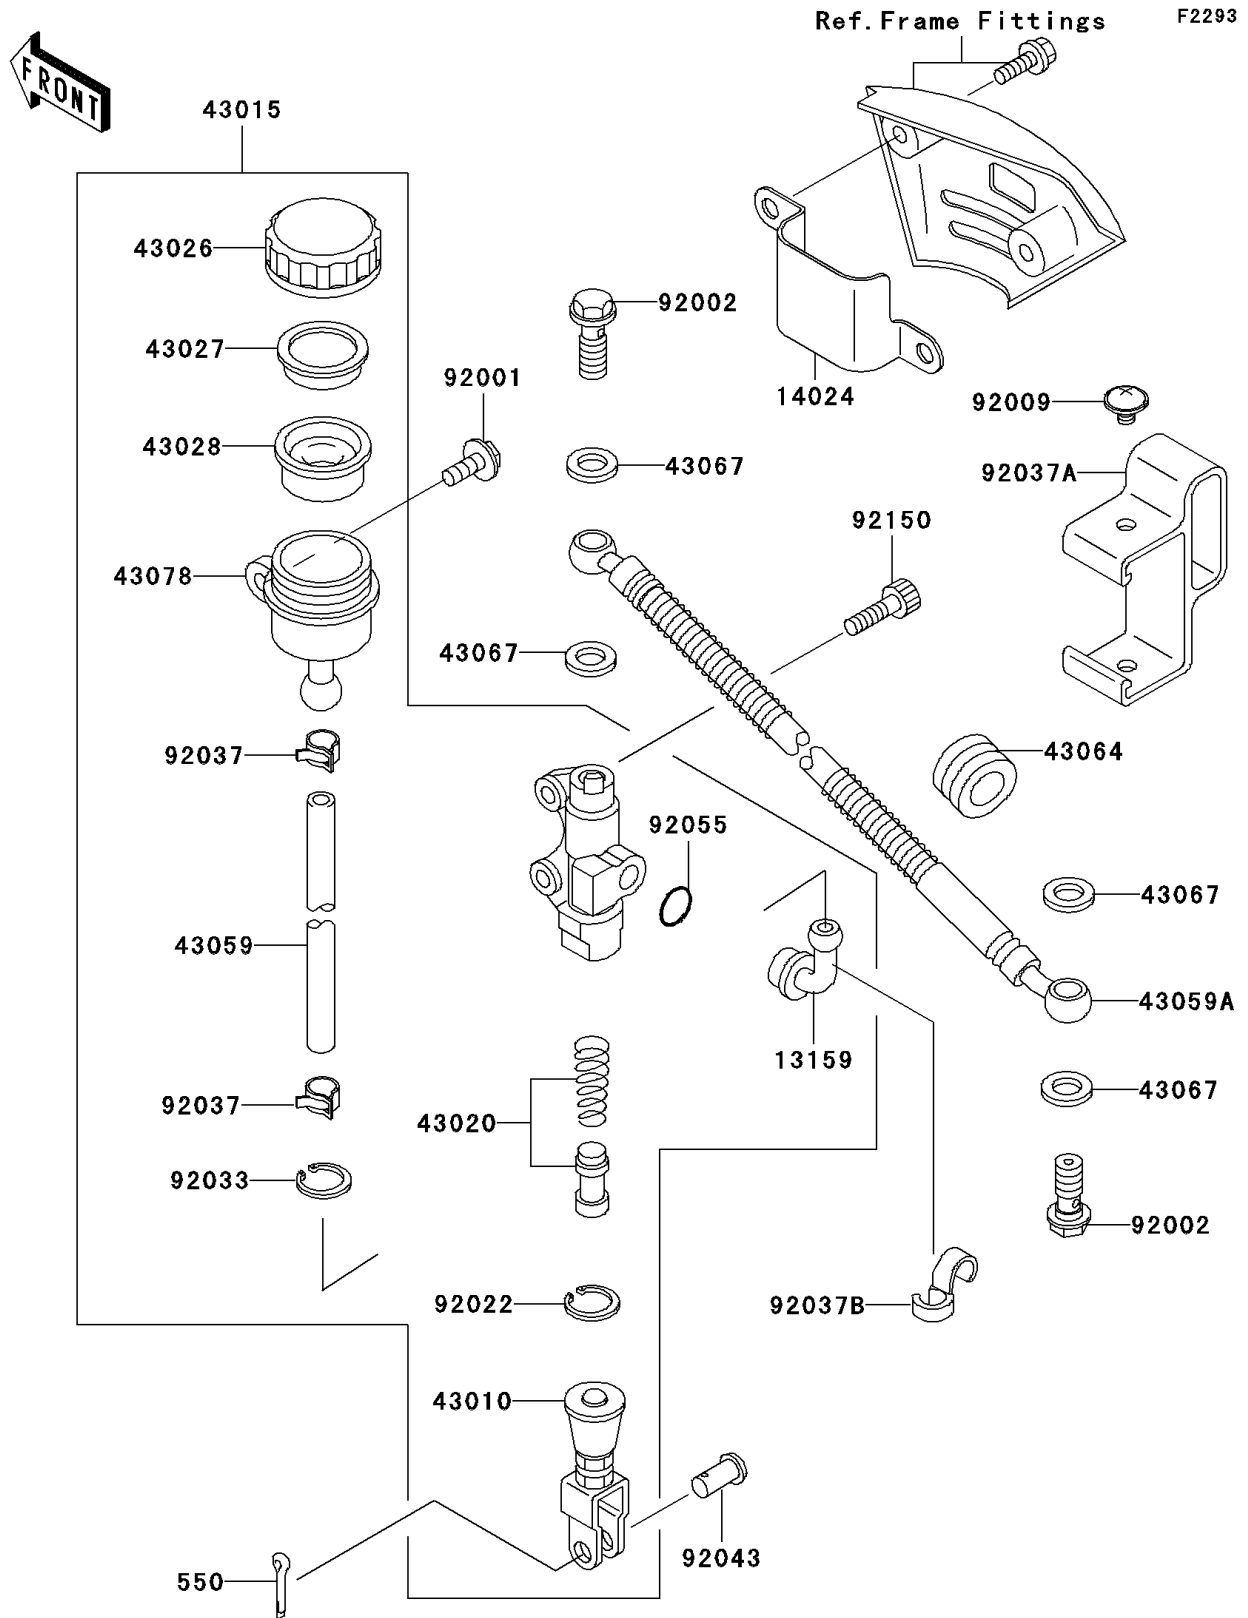

## 1996 KLR650 PARTS DIAGRAM

Rear Master Cylinder

## 1996 KLR650 PARTS LIST

Rear Master Cylinder

ITEM NAME	PART NUMBER	QUANTITY
PIN-COTTER,2.0X15 (Ref # 550)	550D2015	1
CONNECTOR (Ref # 13159)	13159-1056	1
COVER,RESERVOIR TANK (Ref # 14024)	14024-1531	1
ROD-ASSY-BRAKE (Ref # 43010)	43010-1062	1
CYLINDER-ASSY-MASTER,RR (Ref # 43015)	43015-1365	1
PISTON-COMP-BRAKE (Ref # 43020)	43020-1063	1
CAP-BRAKE (Ref # 43026)	43026-1064	1
PLATE-DIAPHRAGM (Ref # 43027)	43027-1053	1
DIAPHRAGM (Ref # 43028)	43028-1065	1
HOSE-BRAKE (Ref # 43059)	43059-1408	1
HOSE-BRAKE,RR (Ref # 43059A)	43059-1801	1
GROMMET,HOSE CLAMP (Ref # 43064)	43064-007	1
WASHER,10.5X15X1.5 (Ref # 43067)	43067-001	1
RESERVOIR (Ref # 43078)	43078-1080	1
BOLT,W/P,6X16 (Ref # 92001)	92001-1860	1
BOLT,OIL,L=23 (Ref # 92002)	92002-1888	1
SCREW,6X10,WHITE (Ref # 92009)	92009-1286	1
WASHER,CIRCRIP (Ref # 92022)	92022-1601	1
RING-SNAP,20.5MM (Ref # 92033)	92033-1186	1
CLAMP (Ref # 92037)	92037-1710	1
CLAMP,HOSE (Ref # 92037A)	92037-1895	1
CLAMP,HOSE (Ref # 92037B)	92037-1914	1
PIN,8MM (Ref # 92043)	92043-1303	1
RING-O,MASTER CYLINDER (Ref # 92055)	92055-1251	1
BOLT,SOCKET,8X30 (Ref # 92150)	92150-1843	1