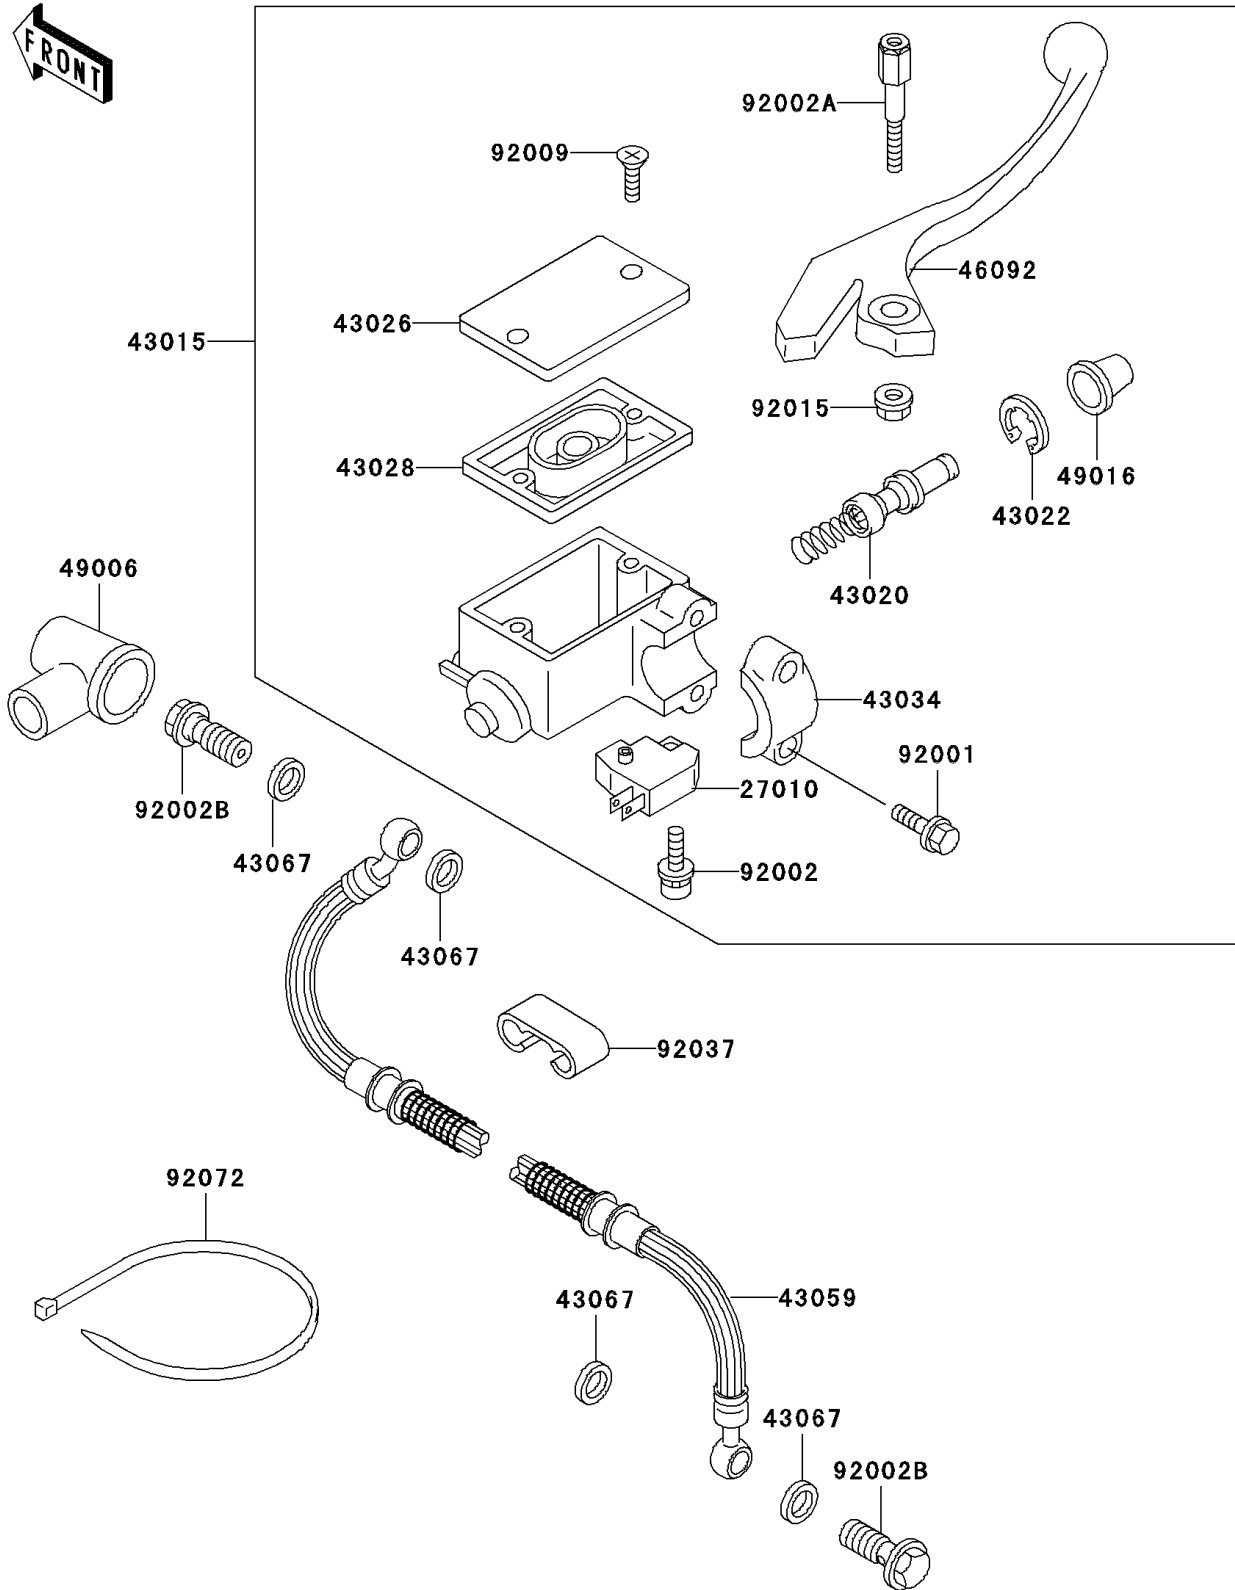

1997 KLR650 PARTS DIAGRAM

Front Master Cylinder

F2291

1997 KLR650 PARTS LIST

Front Master Cylinder

ITEM NAME	PART NUMBER	QUANTITY
SWITCH,BRAKE (Ref # 27010)	27010-1170	1
CYLINDER-ASSY-MASTER,FR (Ref # 43015)	43015-1475	1
PISTON-COMP-BRAKE (Ref # 43020)	43020-1031	1
STOPPER-BRAKE,PISTON (Ref # 43022)	43022-1010	1
CAP-BRAKE (Ref # 43026)	43026-1074	1
DIAPHRAGM (Ref # 43028)	43028-1061	1
HOLDER-BRAKE,MASTER CYLINDER (Ref # 43034)	43034-1016	1
HOSE-BRAKE,FR (Ref # 43059)	43059-1800	1
WASHER,10.5X15X1.5 (Ref # 43067)	43067-001	4
LEVER-GRIP,FRONT BRAKE (Ref # 46092)	46092-1135	1
BOOT,DUST (Ref # 49006)	49006-1040	1
COVER-SEAL,MASTER CYLINDER (Ref # 49016)	49016-1044	1
BOLT,6X25,BLACK (Ref # 92001)	92001-1729	2
BOLT,SCREW,4X12 (Ref # 92002)	92002-1323	1
BOLT,LEVER SET (Ref # 92002A)	92002-1879	1
BOLT,OIL,L=23 (Ref # 92002B)	92002-1888	2
SCREW,4MM (Ref # 92009)	92009-1458	2
NUT,FLANGED,6MM,BLACK (Ref # 92015)	92015-1233	1
CLAMP,BRAKE HOSE (Ref # 92037)	92037-1529	2
BAND,L=365 (Ref # 92072)	92072-1197	1