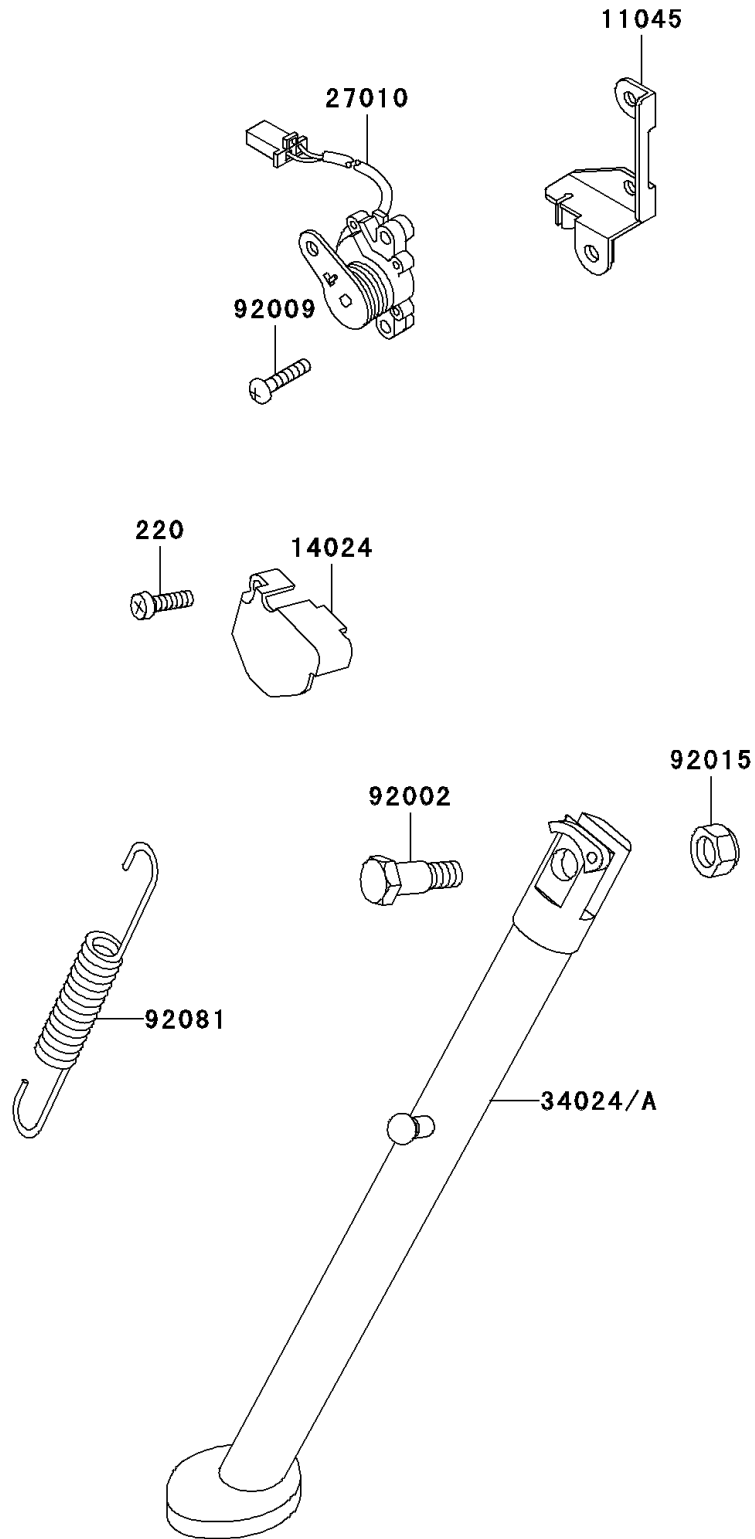

2000 KLR650 PARTS DIAGRAM

Stand(s)

F2190

2000 KLR650 PARTS LIST

Stand(s)

ITEM NAME	PART NUMBER	QUANTITY
SCREW-PAN-CROS,5X16,BLACK (Ref # 220)	220C0516	1
COVER,SIDE STAND (Ref # 14024)	14024-1474	1
SWITCH,SIDE STAND (Ref # 27010)	27010-1257	1
STAND-SIDE,SILVER NO.25 (Ref # 34024A)	34024-1221-CE	1
BOLT,SIDE STAND (Ref # 92002)	92002-1813	1
SCREW,5X25 (Ref # 92009)	92009-1657	2
NUT,LOCK,10MM,BLACK (Ref # 92015)	92015-1188	1
SPRING,SIDE STAND (Ref # 92081)	92081-1376	1
BRACKET,SIDE STAND SWITCH (Ref # 11045)	11045-1364	1