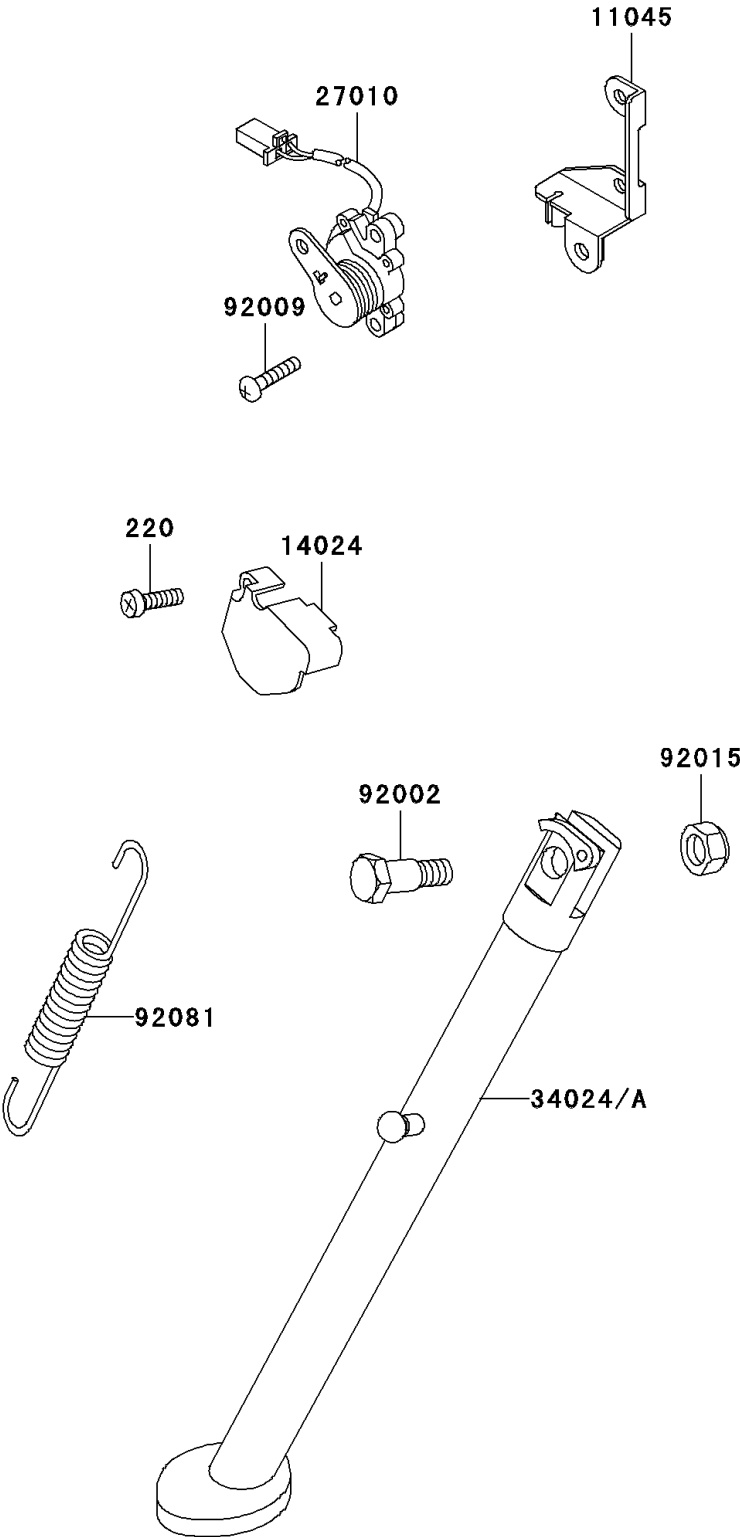

## 1996 KLR650 PARTS DIAGRAM

Stand(s)

F2190

## 1996 KLR650 PARTS LIST

Stand(s)

ITEM NAME	PART NUMBER	QUANTITY
SCREW-PAN-CROS,5X16,BLACK (Ref # 220)	220C0516	1
COVER,SIDE STAND (Ref # 14024)	14024-1474	1
SWITCH,SIDE STAND (Ref # 27010)	27010-1257	1
STAND-SIDE,SILVER NO.25 (Ref # 34024)	34024-1221	1
BOLT,SIDE STAND (Ref # 92002)	92002-1813	1
SCREW,5X25 (Ref # 92009)	92009-1657	1
NUT,LOCK,10MM,BLACK (Ref # 92015)	92015-1188	1
SPRING,SIDE STAND (Ref # 92081)	92081-1376	1
BRACKET,SIDE STAND SWITCH (Ref # 11045)	11045-1364	1